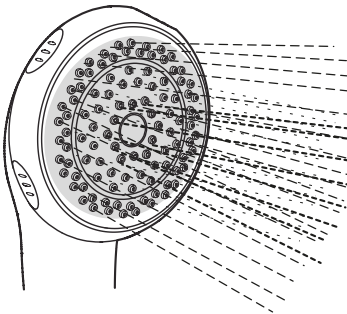

Dimensions

Specifications

Plumbing	
Minimum Maintained Pressure	10 kPa (0.1 Bar)
Maximum Maintained Pressure	500 kPa (5 Bar)
Hose Connection	1/2" BSP Male to Flexible Hose

Warning! Exceeding the stated maximum maintained pressure could result in excessive spray forces and possible damage to the product.

Installation

Operation

To change the mode, Turn the adjuster ring one step anti-clockwise till it clicks.

Mode 1

Mode 2

Mode 3

Mode 4

Maintenance