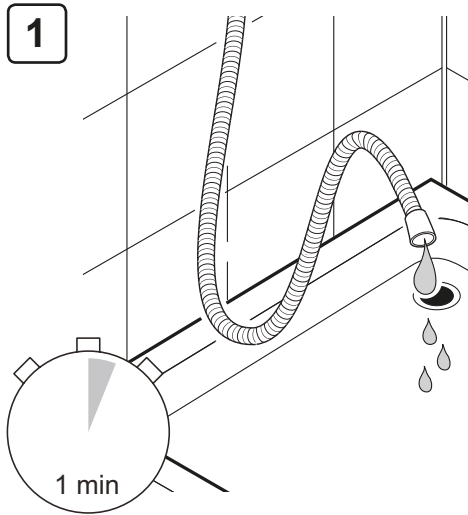

Dimensions

Specifications

Plumbing	
Minimum Maintained Pressure	10 kPa (0.1 Bar)
Maximum Maintained Pressure	500 kPa (5 Bar)
Hose Connection	1/2" BSP Male to Flexible Hose

Warning! Exceeding the stated maximum maintained pressure could result in excessive spray forces and possible damage to the product.

Installation

Operation

To change the mode, Turn the adjuster ring one step anti-clockwise till it clicks.

Mode 1

Mode 2

Mode 3

Mode 4

Maintenance