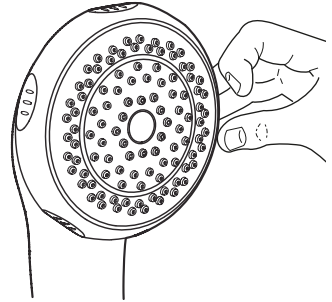

Maintenance

Cleaning

Many household cleaners contain abrasives and chemical substances, and should not be used for cleaning plated or plastic fittings.

These finishes should be cleaned with a mild washing up detergent or soap solution, and then wiped dry using a soft cloth.

To remove limescale, use your thumb or a soft cloth to wipe any limescale from the soft rubber nozzles and the front face of the showerhead.

Important! The sprayplate must be regularly cleaned to make sure that the showerhead does not become blocked.

To Contact Us: UK

0844 571 5000

Calls cost 7p per minute plus your phone company's access charge

www.mirashowers.co.uk - Full details of the manufacturer's guarantee is available on the website.