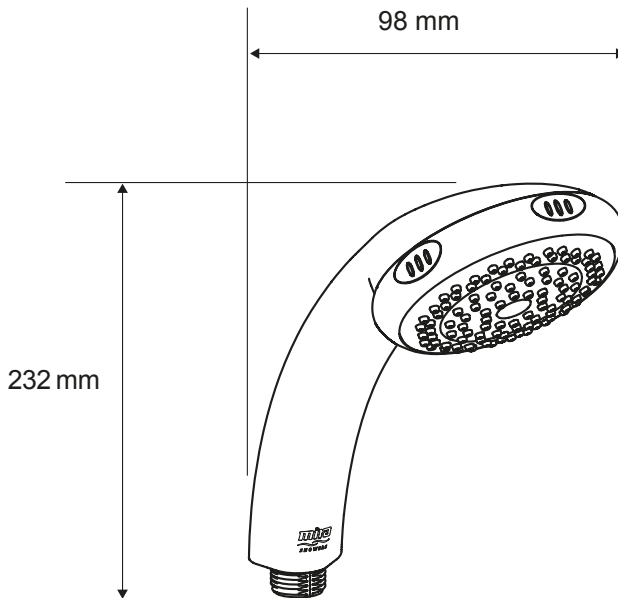

Mira Logic Handset - L19B

These instructions must be left with the user

Installation & User Guide

Showering perfection

mira
SHOWERS

Introduction

Thank you for choosing a Mira shower. Products manufactured by Kohler Mira Ltd are designed to be safe, provided that they are installed, used and maintained in good working order, in accordance with our instructions and recommendations.

Dimensions

Specifications

Plumbing	
Minimum Maintained Pressure	10 kPa (0.1 Bar)
Maximum Maintained Pressure	500 kPa (5 Bar)
Hose Connection	1/2" BSP Male to Flexible Hose

Warning! Exceeding the stated maximum maintained pressure could result in excessive spray forces and possible damage to the product.