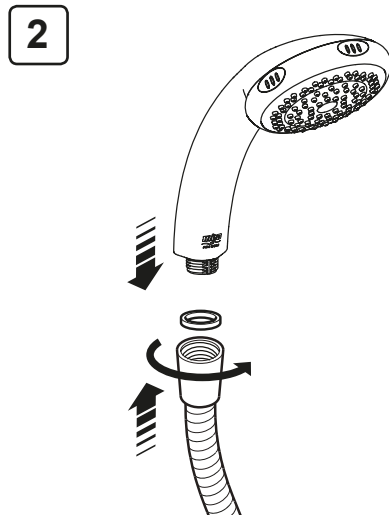

Dimensions

Specifications

Plumbing	
Minimum Maintained Pressure	10 kPa (0.1 Bar)
Maximum Maintained Pressure	500 kPa (5 Bar)
Hose Connection	1/2" BSP Male to Flexible Hose

Warning! Exceeding the stated maximum maintained pressure could result in excessive spray forces and possible damage to the product.

Installation

Operation

To change the mode, Turn the adjuster ring one step anti-clockwise till it clicks.

Mode 1

Mode 2

Mode 3

Mode 4

Maintenance

To remove limescale, use your thumb or a soft cloth to wipe any limescale from the soft rubber nozzles and the front face of the showerhead.

Important! The sprayplate must be regularly cleaned to make sure that the showerhead does not become blocked.