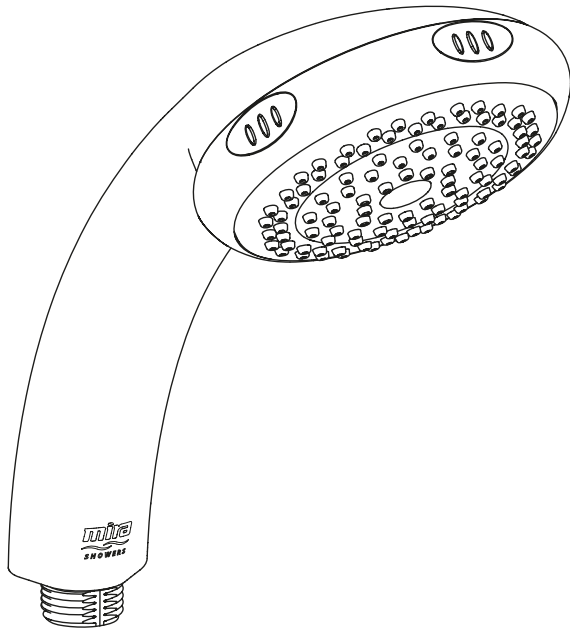

Mira Logic Handset - L19B

These instructions must be left with the user

Installation & User Guide

Showering perfection

mira
SHOWERS

Introduction

Thank you for choosing a Mira shower. Products manufactured by Kohler Mira Ltd are designed to be safe, provided that they are installed, used and maintained in good working order, in accordance with our instructions and recommendations.

Guarantee

This product has been designed for **domestic** use only, Mira Showers guarantee this product against any defect in materials or workmanship for a period of one year from the date of purchase. For terms and conditions, refer to the website.

Dimensions

Specifications

Plumbing	
Minimum Maintained Pressure	10 kPa (0.1 Bar)
Maximum Maintained Pressure	500 kPa (5 Bar)
Hose Connection	1/2" BSP Male to Flexible Hose

Warning! Exceeding the stated maximum maintained pressure could result in excessive spray forces and possible damage to the product.

To remove limescale, use your thumb or a soft cloth to wipe any limescale from the soft rubber nozzles and the front face of the showerhead.

Important! The sprayplate must be regularly cleaned to make sure that the showerhead does not become blocked.