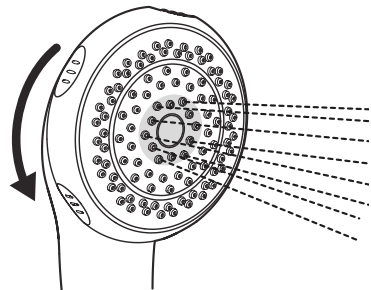

Dimensions

Specifications

Plumbing	
Minimum Maintained Pressure	10 kPa (0.1 Bar)
Maximum Maintained Pressure	500 kPa (5 Bar)
Hose Connection	1/2" BSP Male to Flexible Hose

Warning! Exceeding the stated maximum maintained pressure could result in excessive spray forces and possible damage to the product.

Installation

Operation

To change the mode, Turn the adjuster ring one step anti-clockwise till it clicks.

Mode 1

Mode 2

Mode 3

Mode 4

Maintenance

To remove limescale, use your thumb or a soft cloth to wipe any limescale from the soft rubber nozzles and the front face of the showerhead.

Important! The sprayplate must be regularly cleaned to make sure that the showerhead does not become blocked.