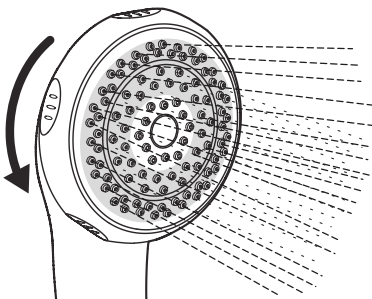

Dimensions

Specifications

Plumbing	
Minimum Maintained Pressure	10 kPa (0.1 Bar)
Maximum Maintained Pressure	500 kPa (5 Bar)
Hose Connection	1/2" BSP Male to Flexible Hose

Warning! Exceeding the stated maximum maintained pressure could result in excessive spray forces and possible damage to the product.

Installation

Operation

To change the mode, Turn the adjuster ring one step anti-clockwise till it clicks.

Mode 1

Mode 2

Mode 3

Mode 4

Maintenance