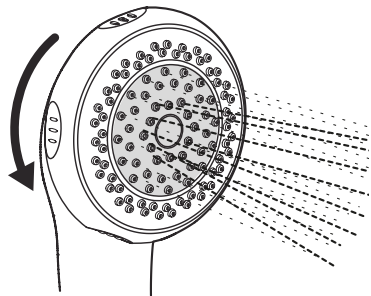

Dimensions

Specifications

Plumbing	
Minimum Maintained Pressure	10 kPa (0.1 Bar)
Maximum Maintained Pressure	500 kPa (5 Bar)
Hose Connection	1/2" BSP Male to Flexible Hose

Warning! Exceeding the stated maximum maintained pressure could result in excessive spray forces and possible damage to the product.

Installation

Operation

To change the mode, Turn the adjuster ring one step anti-clockwise till it clicks.

Mode 1

Mode 2

Mode 3

Mode 4

Maintenance

To remove limescale, use your thumb or a soft cloth to wipe any limescale from the soft rubber nozzles and the front face of the showerhead.

Important! The sprayplate must be regularly cleaned to make sure that the showerhead does not become blocked.