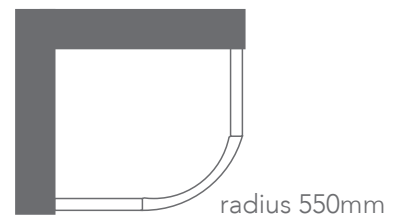

Product Specification

Mira Leap Quadrant Enclosure

Part Number	Enclosure Size	Frame Adjustment	Door Opening
1.1857.260	Mira Leap Quadrant Panels 800 X 800	768mm - 798mm	400mm
1.1857.261	Mira Leap Quadrant Panels 900 X 900	868mm - 898mm	500mm
1.1857.262	Mira Leap Quadrant Panels 1000 X 800	968mm - 998mm	450mm
1.1857.263	Mira Leap Quadrant Panels 1200 X 800	1168mm - 1198	450mm
1.1857.264	Mira Leap Quadrant Panels 1200 X 900	1168mm - 1198mm	500mm

Dimensions

Quadrant Door