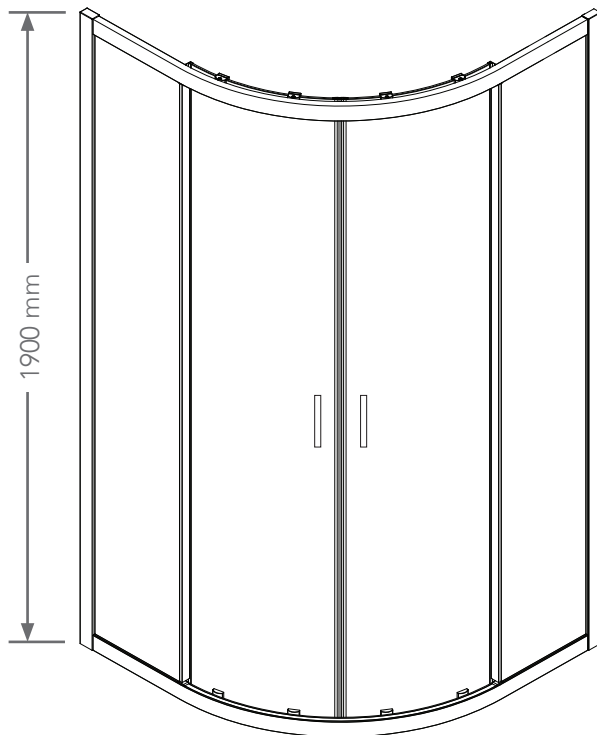

### Product Information

Description	Colour	Product No.
Mira Leap Quadrant Doors	Chrome with clear glass	1.1857.259
Mira Leap Quadrant Panels 800 X 800	Chrome with clear glass	1.1857.260
Mira Leap Quadrant Panels 900 X 900	Chrome with clear glass	1.1857.261
Mira Leap Quadrant Panels 1000 X 800	Chrome with clear glass	1.1857.262
Mira Leap Quadrant Panels 1200 X 800	Chrome with clear glass	1.1857.263
Mira Leap Quadrant Panels 1200 X 900	Chrome with clear glass	1.1857.264

#### Technical Details

Height from top of the tray: 1900mm

30mm adjustment for uneven walls

Patented twist and lock screwless installation system

## Mira Leap Quadrant Enclosure

Part Number	Enclosure Size	Frame Adjustment	Door Opening
1.1857.260	Mira Leap Quadrant Panels 800 X 800	768mm - 798mm	400mm
1.1857.261	Mira Leap Quadrant Panels 900 X 900	868mm - 898mm	500mm
1.1857.262	Mira Leap Quadrant Panels 1000 X 800	968mm - 998mm	450mm
1.1857.263	Mira Leap Quadrant Panels 1200 X 800	1168mm - 1198	450mm
1.1857.264	Mira Leap Quadrant Panels 1200 X 900	1168mm - 1198mm	500mm

## Dimensions

Quadrant Door