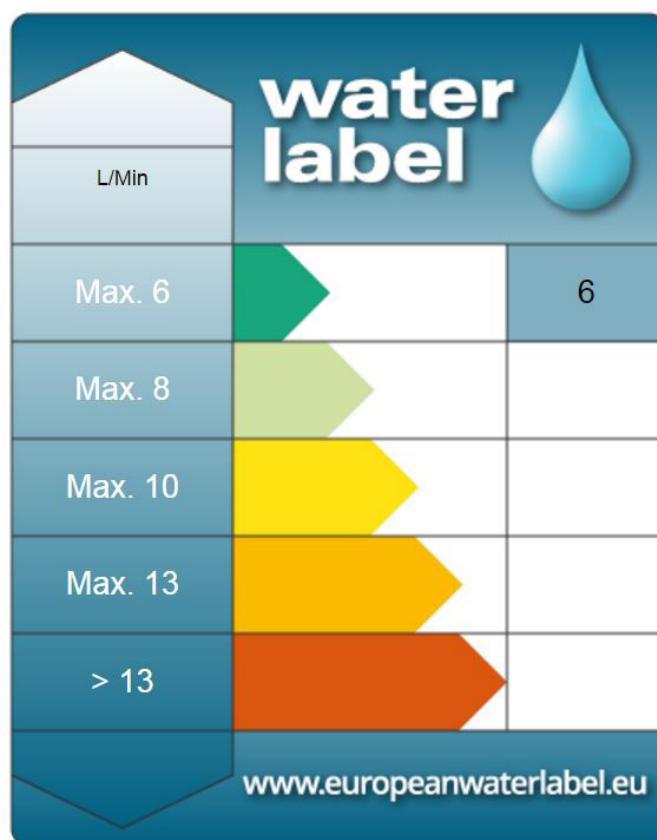

Mira Honesty

Single lever monobloc. Chrome finish.

2.1815.001

To find out more about the European Water Label Scheme just visit: www.europeanwaterlabel.eu

Check out our full range of Bathroom Taps

Contemporary Bathroom Taps

Traditional Bathroom Taps

Waterfall Bathroom Taps

Basin Taps

Bath Taps

Bidet Taps

Luxury Mira Aspects Taps

Mira Honesty

Mira Evolve