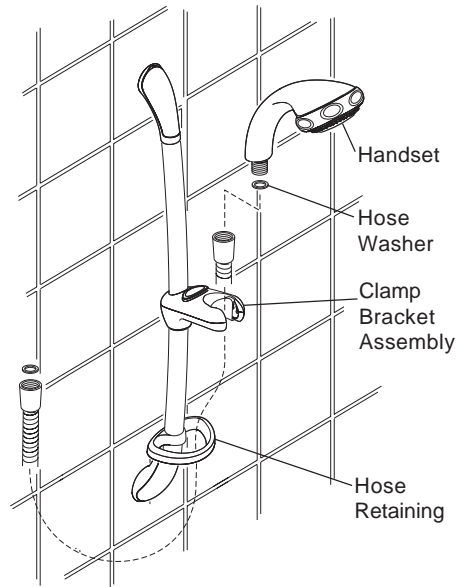

- Tick the appropriate box to familiarise yourself with the part names and to confirm that the parts are included.

2 x Hose Seals

1 x Shower Hose

Documentation

1 x Installation & User Guide

Dimensions

Installation

Caution! When you detach the existing shower hose, it may be full of water.

1. Unscrew the existing shower hose from the shower control outlet.
2. Separate the shower head from the existing shower hose.
3. Screw the Mira shower hose onto the outlet of the shower control. Make sure that the hose washer is fitted.

Caution! Do not overtighten the hose.

Note! If necessary, a 9 l/min flow regulator can be fitted under the hose washer. The flow regulator is available as an accessory – contact Customer Services.

4. Pass the hose through the hose retaining ring and screw the remaining end of the hose onto the handset. Make sure that the hose washer is fitted.
5. Place the handset in the clamp bracket assembly.