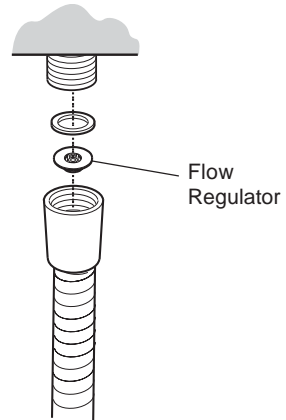

- Tick the appropriate box to familiarise yourself with the part names and to confirm that the parts are included.

2 x Hose Seals

1 x Shower Hose

Documentation

1 x Installation & User Guide

Dimensions

Installation

Caution! When you detach the existing shower hose, it may be full of water.

1. Unscrew the existing shower hose from the shower control outlet.
2. Separate the shower head from the existing shower hose.
3. Screw the Mira shower hose onto the outlet of the shower control. Make sure that the hose washer is fitted.

Caution! Do not overtighten the hose.

Note! If necessary, a 9 l/min flow regulator can be fitted under the hose washer. The flow regulator is available as an accessory – contact Customer Services.

4. Pass the hose through the hose retaining ring and screw the remaining end of the hose onto the handset. Make sure that the hose washer is fitted.
5. Place the handset in the clamp bracket assembly.