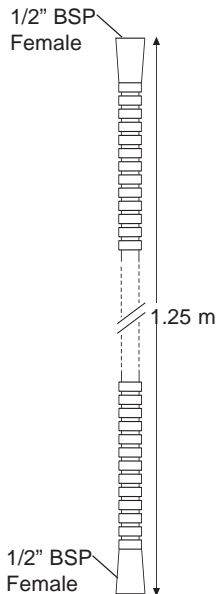

- Tick the appropriate box to familiarise yourself with the part names and to confirm that the parts are included.

2 x Hose Seals

1 x Shower Hose

Documentation

1 x Installation & User Guide

Dimensions

Installation

Caution! When you detach the existing shower hose, it may be full of water.

1. Unscrew the existing shower hose from the shower control outlet.
2. Separate the shower head from the existing shower hose.
3. Screw the Mira shower hose onto the outlet of the shower control. Make sure that the hose washer is fitted.