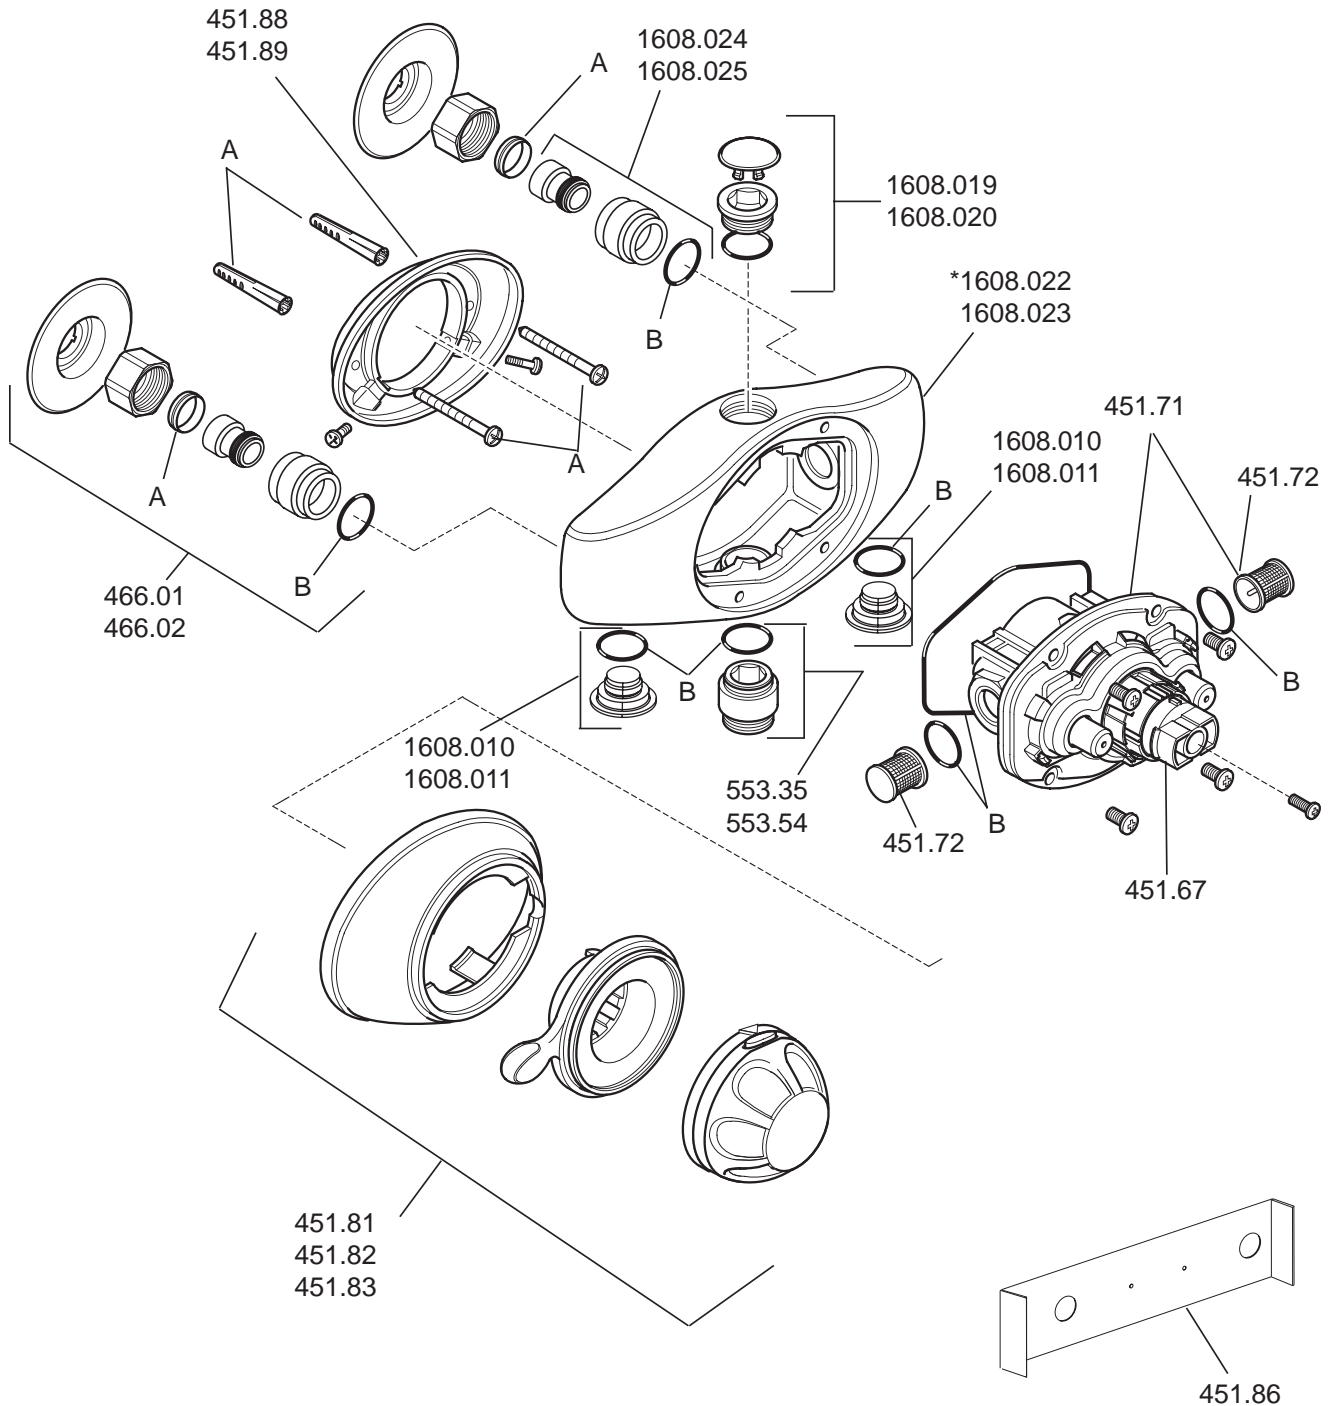

# Mira Excel EV

(2002 - Current B91A)

1.1518.300

# Mira Excel EV

(2002 - Current B91A)

1.1518.300

451.67	Hub Pack
451.71	Cartridge Assembly/Inlet Filters
451.72	Inlet Filters
451.74	Component Pack - components identified 'A'
451.76	Seal Pack - components identified 'B'
451.77	Screw Pack - not illustrated
451.81	Temperature Knob/Flow Lever Assembly - chrome
451.82	Temperature Knob/Flow Lever Assembly - satin chrome
451.83	Temperature Knob/Flow Lever Assembly - white/gold
451.86	Installation Template
451.88	Backplate - chrome
451.89	Backplate - satin chrome
553.35	Outlet Nipple - chrome
553.54	Outlet Nipple - light golden
466.01	Compression Fitting Kit - chrome
466.02	Compression Fitting Kit - gold
1608.010	Blank Plug Pack - chrome
1608.011	Blank Plug Pack - gold
1608.019	Outlet Blank Plug - chrome
1608.020	Outlet Blank Plug - gold
1608.022	Body Assembly - chrome* (includes 1608.024)
1608.023	Body - gold
1608.024	Adjustable Nipple Assembly - chrome
1608.025	Adjustable Nipple Assembly - gold