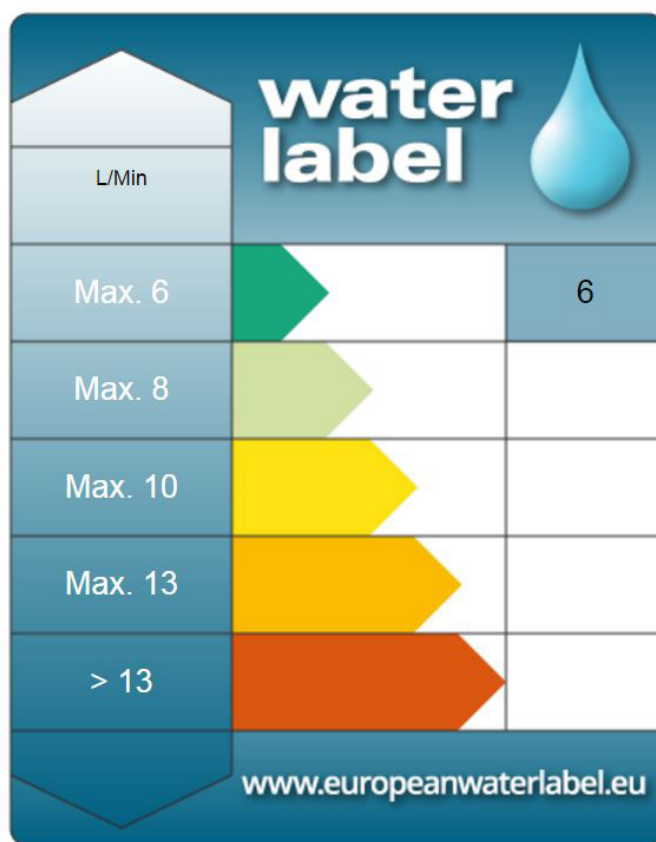

# Mira Comfort

Single lever monobloc. Chrome finish.

2.1818.001

To find out more about the European Water Label Scheme just visit: [www.europeanwaterlabel.eu](http://www.europeanwaterlabel.eu)

## **Check out our full range of Bathroom Taps**

Contemporary Bathroom Taps

Traditional Bathroom Taps

Waterfall Bathroom Taps

Basin Taps

Bath Taps

Bidet Taps