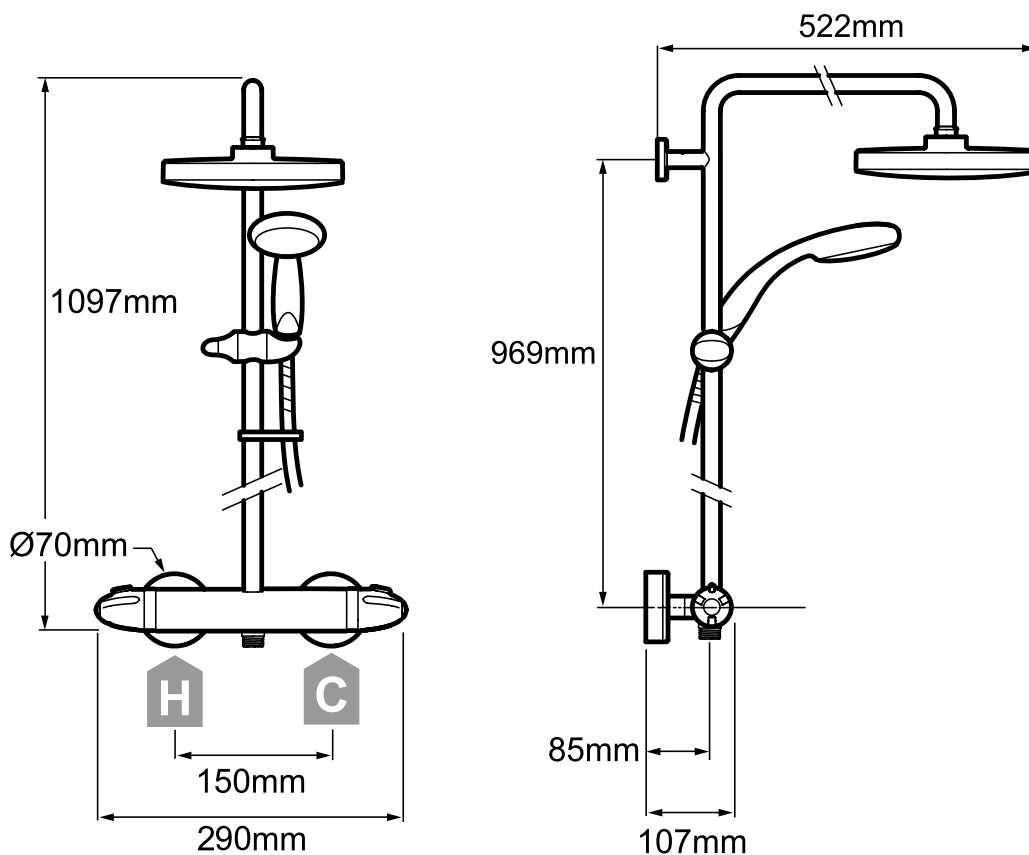

### Installation

Water entry points: rear only

Inlet connections: 15 mm compression joints with pipes, 3/4" connection to valve

Outlet connections: 1/2" BSP Male Flat Face

Reversed inlets supported: No = hot left, cold right only

## Dimensions