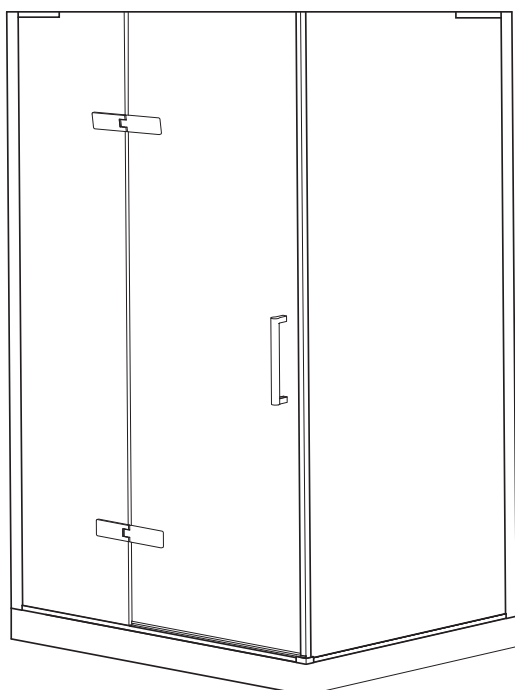

# Mira Ascend hinge door

## Hinge door

Configuration options

800 x 760 / 800 / 900mm

900 x 760 / 800 / 900mm

1000 x 760 / 800 / 900mm

1200 x 760 / 800 / 900mm

1400 x 760 / 800 / 900mm

## Dimensions & tray compatibility

All sizes are in mm

Mira Ascend hinge door	Size	Glass	Glass Thickness	Frame Adjustment (Alcove)	Frame Adjustment (Corner)	Door Opening	Flight Tray Compatibility	Flight Low & Safe Tray Compatibility
1.1862.175	800	Clear	8mm	760-800mm	n/a	490mm	800 x 800	800 x 800
1.1862.176	900	Clear	8mm	860-900mm	n/a	540mm	900 x 900	900 x 900
1.1862.177	1000	Clear	8mm	960-1000mm	n/a	640mm	1000 x 760/800	1000 x 700/760/800
1.1862.178	1200	Clear	8mm	1160-1200mm	n/a	640mm	1200 x 760/800/900	1200 x 700/760/800/900
C1.1862.179	1400	Clear	8mm	1360-1400mm	n/a	640mm	1400 x 800	1400 x 700/760/800/900
1.1862.180	800	Clear	8mm	n/a	760-780mm	490mm	800 x 800	800 x 800
1.1862.181	900	Clear	8mm	n/a	860-880mm	540mm	900 x 900	900 x 900
1.1862.182	1000	Clear	8mm	n/a	960-980mm	640mm	1000 x 800	1000 x 800
1.1862.183	1200	Clear	8mm	n/a	1160-1180mm	640mm	1200 x 800/900	1200 x 800/900
C1.1862.184	1400	Clear	8mm	n/a	1360-1380mm	640mm	1400 x 800	1400 x 800/900
<b>Mira Ascend side panels</b>	Combine side panels with a pivot door to create a corner enclosure.							
1.1862.185	760	Clear	8mm	n/a	720-740mm	n/a	n/a	n/a
1.1862.185	800	Clear	8mm	n/a	760-780mm	n/a	n/a	n/a
1.1862.185	900	Clear	8mm	n/a	860-880mm	n/a	n/a	n/a

Shower Screens