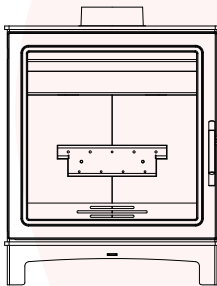

Grisedale

Width: **490mm**
Height: **590mm**
Depth: **332mm**
Output: **5kW**
Efficiency: **80.4%**
Weight: **76kg**
Flue Size: **125mm**
Energy Rating: **A+**