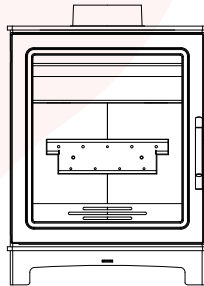

Skiddaw

Width: **410mm**
Height: **530mm**
Depth: **330mm**
Output: **5kW**
Efficiency: **85.1%**
Weight: **64kg**
Flue Size: **125mm**
Energy Rating: **A+**