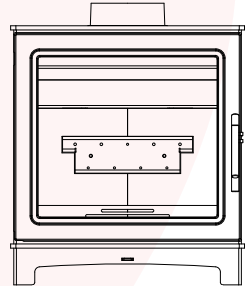

Loughrigg

Width: **446mm**
Height: **494mm**
Depth: **332mm**
Output: **4.9kW**
Efficiency: **82.7%**
Weight: **65kg**
Flue Size: **125mm**
Energy Rating: **A+**