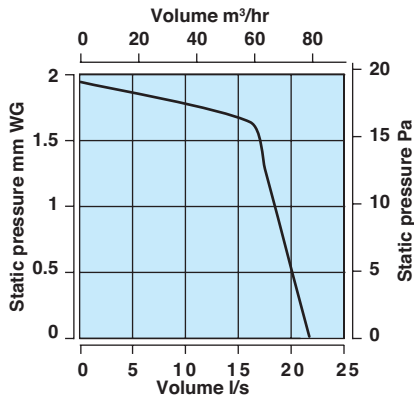

The unit also comes complete with a performance enhancing turning vane system located in the spigot to improve performance by maintaining a high output.

- High quality, long life motors continuously rated and warranted for a minimum of 30,000 hours or 3 years
- Manufactured using high gloss thermoplastics for strength and durability
- Decibel Level of ONLY 27dB(A) at 3m. Over 60% reduction in comparison to standard 4" (100mm) domestic fans.
- An impressive extraction rate of 75m³/hr, 21 litres per second
- Low energy motor with a maximum consumption of 7 Watts
- Complete with integral backdraught shutters
- New Humidity controlled version with fixed over run

Technical Details

Cat. No. Product type

CQF100S	Standard model for remote switching
CQF100T	Timer model incorporating integral adjustable electronic timer (1-20mins)
CQF100HT	NEW Humidity model with fully adjustable humidity sensor & integral fixed electronic timer

Dimensions (mm)

A	B	C	D	EØ
159	121	41	80	99

Performance Graph

CQF100 75m³/hr, 21 litres per second

Electrical

220-240V - AC. 50Hz Single Phase consuming 7 watts. These fans are double insulated and do not require an earth. All wiring must comply with current IEE regulations. A double pole isolating switch, having a contact separation of at least 3mm in all poles, must be used with a 3 amp fuse fitted. The fan must not be accessible to a person using either the shower or bath and mounted a minimum of 1.8 metres from the floor.