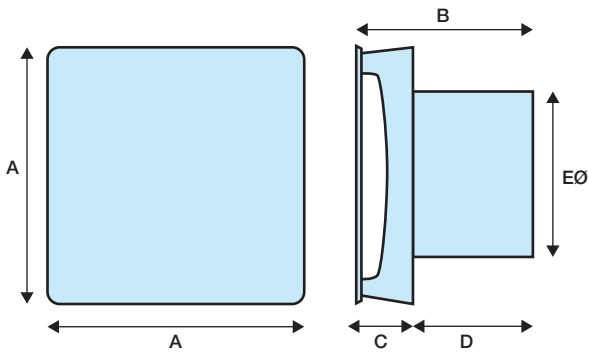

Dimensions (mm)

A	B	C	D	EØ
159	121	41	80	99

Performance Graph

CQF100 75m³/hr, 21 litres per second

Electrical

220-240V - AC. 50Hz Single Phase consuming 7 watts. These fans are double insulated and do not require an earth. All wiring must comply with current IEE regulations. A double pole isolating switch, having a contact separation of at least 3mm in all poles, must be used with a 3 amp fuse fitted. The fan must not be accessible to a person using either the shower or bath and mounted a minimum of 1.8 metres from the floor.