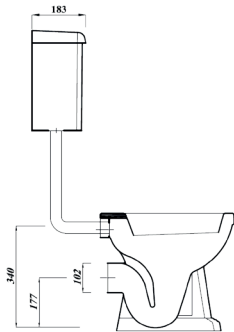

Shown: Low level WC with soft close seat.
CSLLWCSETSC

CI/SFB
(74)

Overview:

This low level WC epitomises classic English Victorian design with the benefits of modern manufacturing techniques.

Key product features:

- Horizontal outlet
- CE Compliant
- Traditional design

Product:	Pan	Cistern	Soft close seat
Code:	CSLLWCSETSC		
Weight in kg:	12.8	14	2
Colour:	White		
Material:	Vitreous china		Plastic
Standard:	EN997-CL1-6A+CL2		n/a
DOP:	WCC1		n/a
BiM download:	x	x	x
CAD download:	✓	✓	n/a
Flushing volume	6/4ltr standard		
Flushing mechanism	Dual flush lever		
Inlet	Bottom inlet RH		
WRAS	all fittings are WRAS approved		

Special notes

Pan fixes directly to floor - Screws not supplied.

Cistern can be fixed to a wall.

Cistern supplied with mechanism and chrome effect flush pipe.

For alternative seats, please check specification to ensure fit