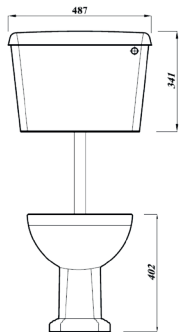

Shown: Low level WC with soft close seat.
CSLLWCSETSC

CI/SFB
(74)

Overview:

This low level WC epitomises classic English Victorian design with the benefits of modern manufacturing techniques.

Key product features:

- Horizontal outlet
- CE Compliant
- Traditional design

Product:	Pan	Cistern	Soft close seat
Code:	CSLLWCSETSC		
Weight in kg:	12.8	14	2
Colour:	White		
Material:	Vitreous china		Plastic
Standard:	EN997-CL1-6A+CL2		n/a
DOP:	WCC1		n/a
BiM download:	x	x	x
CAD download:	✓	✓	n/a
Flushing volume	6/4ltr standard		
Flushing mechanism	Dual flush lever		
Inlet	Bottom inlet RH		
WRAS	all fittings are WRAS approved		

Special notes

Pan fixes directly to floor - Screws not supplied.

Cistern can be fixed to a wall.

Cistern supplied with mechanism and chrome effect flush pipe.

For alternative seats, please check specification to ensure fit