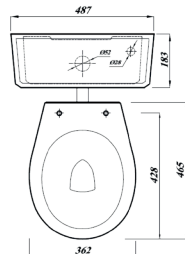

Shown: Low level WC with soft close seat.
CSLLWCSETSC

CI/SFB
(74)

Overview:

This low level WC epitomises classic English Victorian design with the benefits of modern manufacturing techniques.

Key product features:

- Horizontal outlet
- CE Compliant
- Traditional design

Product:	Pan	Cistern	Soft close seat
Code:	CSLLWCSETSC		
Weight in kg:	12.8	14	2
Colour:	White		
Material:	Vitreous china		Plastic
Standard:	EN997-CL1-6A+CL2		n/a
DOP:	WCC1		n/a
BiM download:	x	x	x
CAD download:	✓	✓	n/a
Flushing volume	6/4ltr standard		
Flushing mechanism	Dual flush lever		
Inlet	Bottom inlet RH		
WRAS	all fittings are WRAS approved		

Special notes

Pan fixes directly to floor - Screws not supplied.

Cistern can be fixed to a wall.

Cistern supplied with mechanism and chrome effect flush pipe.

For alternative seats, please check specification to ensure fit