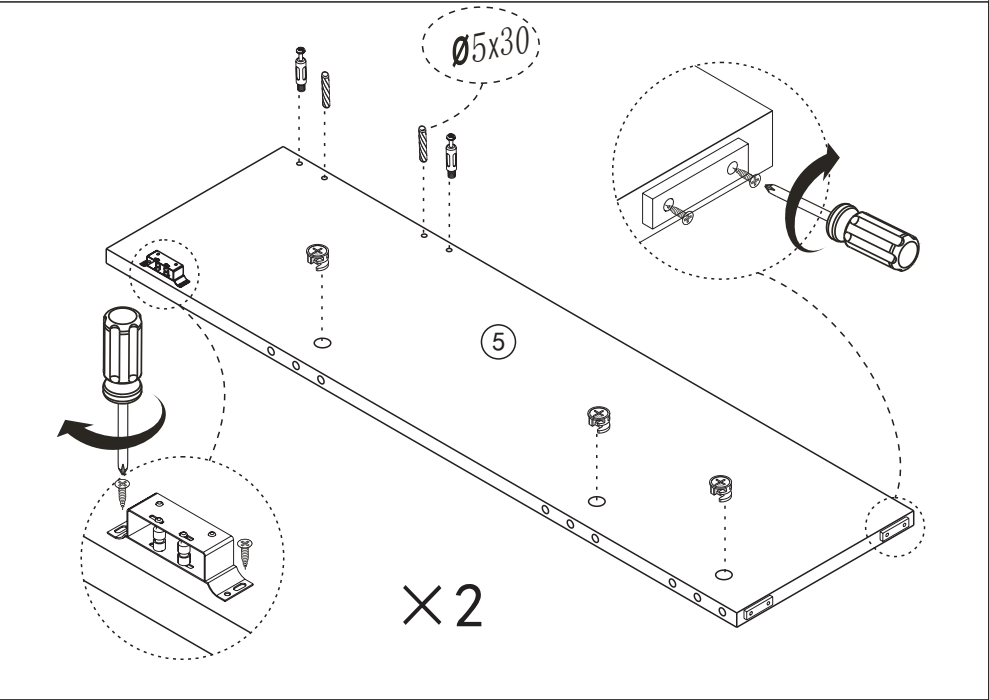

Spare part list

 <p>Ø3x12mm ×16</p>	 <p>Ø5x30mm ×4</p>	 <p>Ø8x30mm ×12</p>	 <p>×10</p>	 <p>×10</p>	 <p>×2</p>	 <p>×2</p>	 <p>×4</p>	 <p>tools not included</p>
--	--	---	---	---	--	--	--	--

Check out our full range of Bathroom Furniture