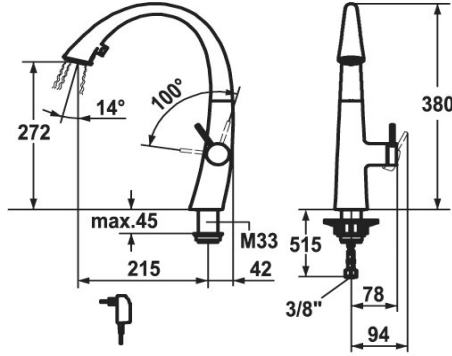

KWC ZOE

Lever mixer - kitchen - LEDShine

Modell-Linie: ZOE | 10.201.122.000FL

Taps | Manual taps

KWC-No.

122916
chromeline, A 215, flexible connection hoses 3/8", power supply unit

122921
decor steel, A 215, flexible connection hoses 3/8", power supply unit

123307
glacier white, A 215, flexible connection hoses 3/8", power supply unit

124353
matt black, A 215, flexible connection hoses 3/8", power supply unit

Farbcode

chromeline

decor steel

glacier white

matt black

- * Lever mixer
- * Lever installation only possible on the right side
- Child safety: cold water flow in lever position towards the front
- * gap between wall and centre of mounting hole min. 42 mm
- * TouchProtect - anti-scald protection thanks to the "double skin" principle
- * Covered pull-out spray
- ergonomic spout alignment, shape and handling
- SprayClean - easy to clean and actively prevents limescale buildup
- Neoperl® Cascade®
- PowerClean - needle spray mode, with automatic diverter reset
- integrated ON/OFF push-button with automatic shut-off after 30 minutes

- up to 500 mm pull-out length
- hose surface to fit faucet surface
- * SwivelStop - hose guide, swivelling 270°, limitable to 120°
- * EasyLock - a pull-out spray that easily slides back into place
- * OptimalSpace - ample space for washing or working
- * KWC cartridge S 25
- with ceramic discs
- flow rate and temperature continuously variable
- * Flexible connection hoses 3/8"
- * Fastening by means of threaded sleeve M33 x 1.5
- * Mounting hole size ø35 mm
- * Scope of delivery:
- Mains receiver LEDShine: 100-240 V / operating voltage 6.75 V, cable length 1100 mm