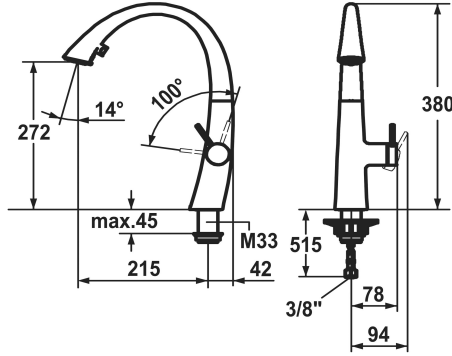

KWC ZOE Lever mixer - kitchen

Modell-Linie: ZOE | 10.201.102.000FL
Taps | Manual taps

KWC-No.

122926
chromeline, A 215, flexible connection hoses 3/8"

122931
decor steel, A 215, flexible connection hoses 3/8"

123312
glacier white, A 215, flexible connection hoses 3/8"

124349
matt black, A 215, flexible connection hoses 3/8"

Farbcode

chromeline

decor steel

glacier white

matt black

- * Lever mixer
- * Lever installation only possible on the right side
- Child safety: cold water flow in lever position towards the front
- * gap between wall and centre of mounting hole min. 42 mm
- * TouchProtect - anti-scald protection thanks to the "double skin" principle
- * Covered pull-out spray
- ergonomic spout alignment, shape and handling
- SprayClean - easy to clean and actively prevents limescale buildup
- Neoperl® Cascade®
- PowerClean - needle spray mode, with automatic diverter reset

- up to 500 mm pull-out length
- hose surface to fit faucet surface
- * SwivelStop - hose guide, swivelling 270°, limitable to 120°
- * EasyLock - a pull-out spray that easily slides back into place
- * OptimalSpace - ample space for washing or working
- * KWC cartridge S 25
- with ceramic discs
- flow rate and temperature continuously variable
- * Flexible connection hoses 3/8"
- * Fastening by means of threaded sleeve M33 x 1.5
- * Mounting hole size ø35 mm

KWC ZOE Lever mixer - kitchen

Modell-Linie: ZOE | 10.201.102.000FL
Taps | Manual taps

Schwenkbereich standardmässig	270 Grad
Höhe maximal	380 mm
Wasseraustritt minimum	272 mm

Optional Accessories

Soap dispenser Iconic