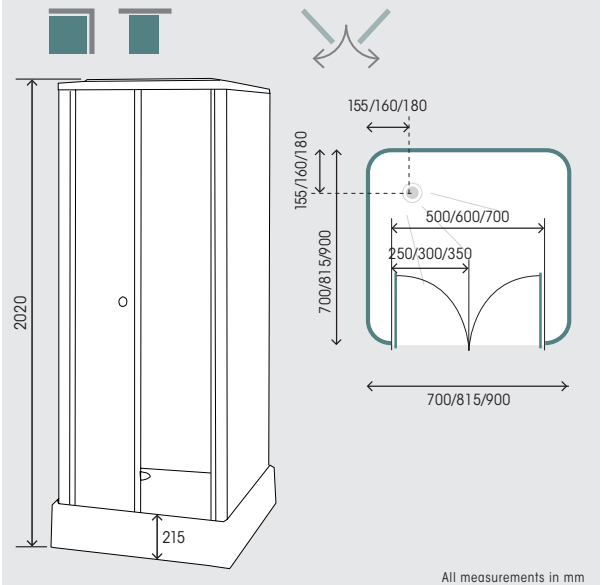

## Installation

Saloon door

Corner

Against a wall

## Fit your space

	700	800	900
700	✓		
800		✓	
900			✓

✓ Saloon doors

All measurements in mm

## Product codes

	Size	
No shower	700 x 700	CA16GB
No shower	800 x 800	CA10GB
Shower valve (mechanical)	900 x 900	CA90GB

Consort 900x900 saloon doors – shower included

## Dimensions

All measurements in mm