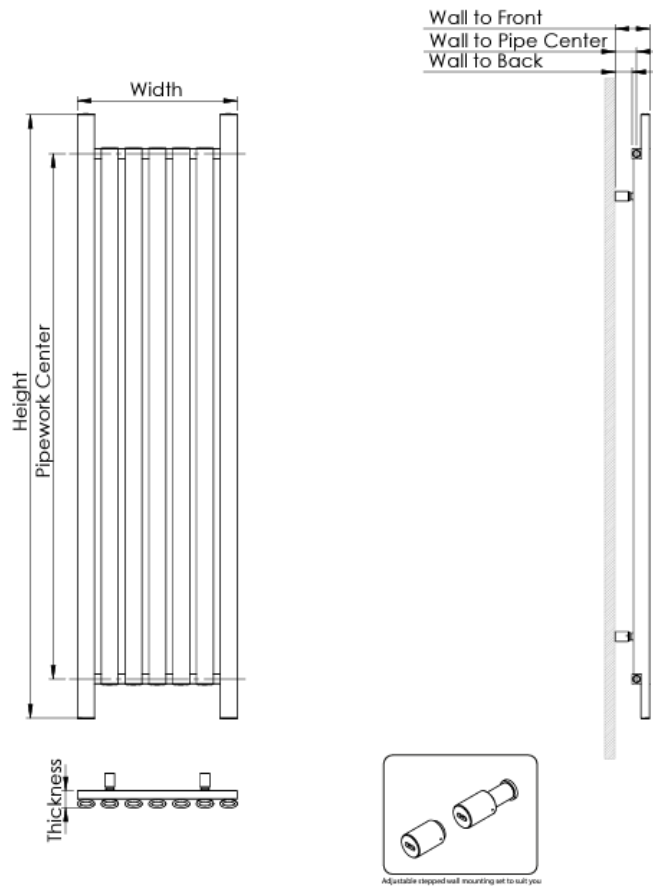

## Brunswick 1775x470mm GREY ALFLR-1-1807-GY

- Hard-wearing and efficient
- High quality Aluminum construction
- 5 Year Guarantee
- Contemporary design
- Optimal heat output

Technical drawing

Product Name	Tube	Height (mm)	Width (mm)	Pipework Center (mm)	Thickness (mm)	Wall to Back (mm)	Wall to Pipe Center (mm)	Wall to Front (mm)
Brunswick	7	1777	470	1545	52	49/78	62/91	100/129