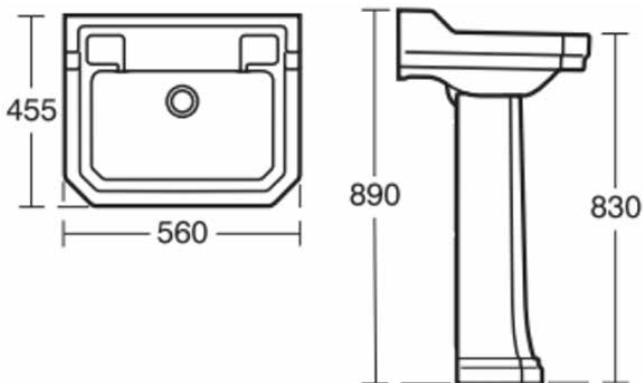

WAVERLEY CLASSIC

U470101

WAVERLEY CLASSIC | Basin 560x455x240 mm in white glossy finish, 2 tap holes, with overflow

Image & drawing

General information

Product type:	Washbasins
Sub product type:	Basin
Brand:	Ideal Standard
Suite name:	WAVERLEY CLASSIC
Designer:	NA
Colour:	01 - White Glossy
Surface finish effect:	glossy
Height (mm):	240
Width (mm):	560
Length / Projection (mm):	455
Net weight (kg):	17.40
EAN code:	5017830485353

Washbasin wall mounted using E0157 basin fixing set and full pedestal mounted using two screws through the back of the basin (not supplied).

Product standard & certifications

Additional standards:	EN 14688
DoP classification:	CL25

Product specifications

Colour code:	01
Colour description:	white glossy
Disabled model:	No
Includes a chain eye:	No
Material:	Ceramic
Material quality:	Vitreous china
Amount of tap holes for each washbasin:	2
Amount of washbasins:	1
Overflow visible:	Yes
PVD technology:	No
Support plateau:	Backside
Surface finish effect:	glossy
Tap hole position:	Left / Right
Type of overflow:	Round
With back wall:	No
With drain plug:	No
With overflow:	Yes
With siphon:	No
Mounting method:	Wall