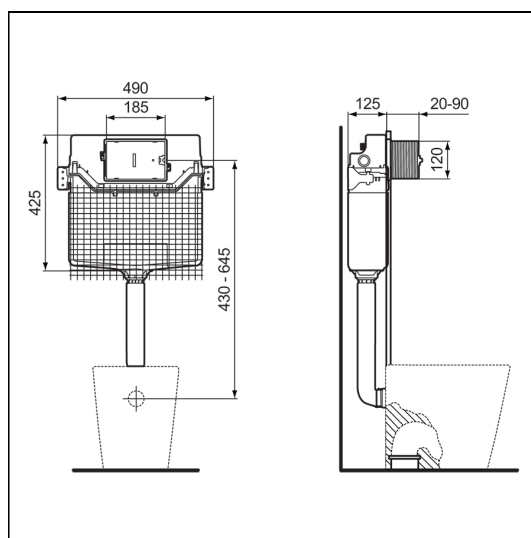

Prosys 120 depth WC cistern, pneumatic

ILLUSTRATED

- R0318** Prosys 120 depth WC cistern, pneumatic, front actuation
- R0116** Oleas P1 pneumatic dual flushplate Ideal Standard - chrome

OPTIONS

- R0119** Oleas P2 pneumatic dual flushplate Ideal Standard - white
- S0857** Oleas P2 pneumatic dual flushplate Armitage Shanks - chrome
- R0124** Oleas P3 pneumatic dual flushplate Ideal Standard - white
- R0110** Solea P2 pneumatic dual flushplate Ideal Standard - white
- S0775** Septa Pro P1 pneumatic metal dual flushplate Armitage Shanks
- S0860** Septa Pro P2 pneumatic metal dual small flushplate Armitage Shanks
- S0776** Speta Pro P3 pneumatic metal single small flushplate Armitage Shanks
- R0136** Septa Pro P4 pneumatic metal dual small flushplate with raised adjustable buttons
- P0109** Septa Pro XS pneumatic push button no logo - chrome
- R0184** Septa Pro XS pneumatic push button, no logo
- S0772** Septa Pro E1 electronic (infrared) & manual metal dual flushplate Armitage Shanks
- S0773** Septa Pro E2 electronic (infrared) metal dual flushplate Armitage Shanks
- R0130** Altes NT1 electronic (proximity) ceramic dual flushplate Ideal Standard - white
- R0129** Symfo NT1 electronic (proximity) glass dual flushplate Ideal Standard - white
- R0158** Prosys electronic conversion kit for proximity actuated flushplates (Altes & Symfo) (120 depth frames and cisterns only)
- R0137** Septa Pro inspection plate white

ILLUSTRATED PRODUCT DETAILS

Weights

- R0318** 2.92 KG
- R0116** 0.38 KG

Materials

- R0318** Mixed Material
- R0116** Mixed Material

Finishes

- R0318** Neutral / No Finish (67)
- R0116** White (AC)

FINISH OPTIONS

ACCREDITATIONS

FEATURES

Prosys 120 depth WC cistern, pneumatic

Suitable for use with BTW & Wall hung WC bowls at 6 litre dual flush. For use with Oleas, Solea and Septa Pro pneumatic flushplates or Altes/Symfo or Septa Pro electronic plates with the appropriate conversion kit.