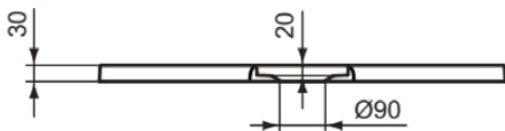

ULTRA FLAT S I.LIFE

T5229FR

ULTRA FLAT S I.LIFE | Square shower tray 800x800x30 mm in pure white finish | Antibacterial, Accessible design, Cuttable, Easy repair, 30mm height

Image & drawing

General information

Product type:	Shower trays
Sub product type:	Square shower tray
Brand:	Ideal Standard
Suite name:	ULTRA FLAT S I.LIFE
Designer:	Ideal Standard
Colour:	FR - Pure White
Surface finish effect:	matt
Height (mm):	30
Width (mm):	800
Length / Projection (mm):	800
Recommended leg set:	K9364
Net weight (kg):	22.50
EAN code:	8014140492757

Features

	Antibacterial		Accessible design
	Cuttable		Easy repair
	30mm height		

Downloads

- [Installation Guide](#)

Product standard & certifications

Additional standards:	EN 14527 | DIN EN 51097 Class C
DoP classification:	CL1+CL2CA-DA

Product specifications

Colour code:	FR
Colour description:	pure white
Corner model:	No
Grinded back side:	No
Grinded bottom side:	No
Disabled model:	Yes
Material:	Mineral casting
Material quality:	Ideal Solid
PVD technology:	No
Surface finish effect:	matt
With antislip facility:	Yes
With waste hole cover:	Yes
With legs:	No