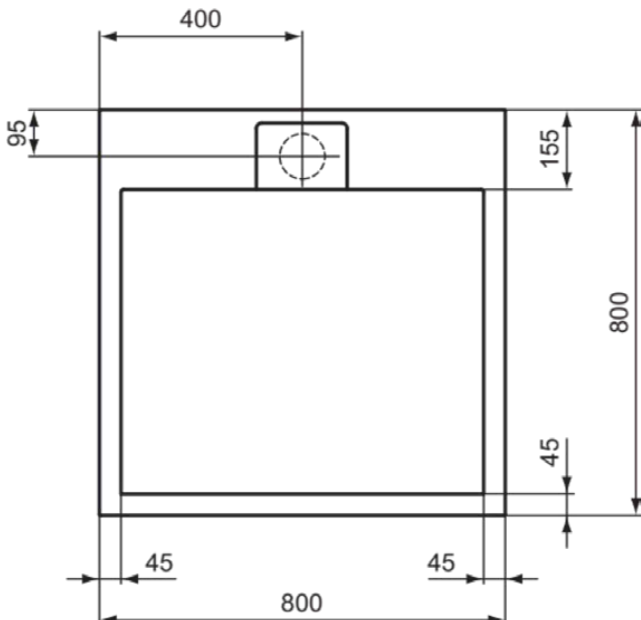

## T5229FR

ULTRA FLAT S I.LIFE | Square shower tray 800x800x30 mm in pure white finish | Antibacterial, Accessible design, Cuttable, Easy repair, 30mm height

### General information

|                           |                     |
|---------------------------|---------------------|
| Product type:             | Shower trays        |
| Sub product type:         | Square shower tray  |
| Brand:                    | Ideal Standard      |
| Suite name:               | ULTRA FLAT S I.LIFE |
| Designer:                 | Ideal Standard      |
| Colour:                   | FR - Pure White     |
| Surface finish effect:    | matt                |
| Height (mm):              | 30                  |
| Width (mm):               | 800                 |
| Length / Projection (mm): | 800                 |
| Recommended leg set:      | K9364               |
| Net weight (kg):          | 22.50               |
| EAN code:                 | 8014140492757       |