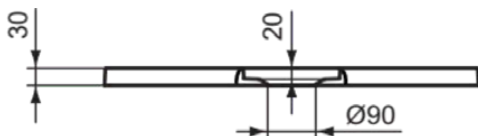

ULTRA FLAT S I.LIFE

T5246FS

ULTRA FLAT S I.LIFE | Square shower tray 700x700x30 mm in concrete grey finish | Antibacterial, Accessible design, Cuttable, Easy repair, 30mm height

Image & drawing

General information

| | |
|---------------------------|---------------------|
| Product type: | Shower trays |
| Sub product type: | Square shower tray |
| Brand: | Ideal Standard |
| Suite name: | ULTRA FLAT S I.LIFE |
| Designer: | Ideal Standard |
| Colour: | FS - Concrete Grey |
| Surface finish effect: | matt |
| Height (mm): | 30 |
| Width (mm): | 700 |
| Length / Projection (mm): | 700 |
| Recommended leg set: | K9364 |
| Net weight (kg): | 17.40 |
| EAN code: | 8014140493440 |