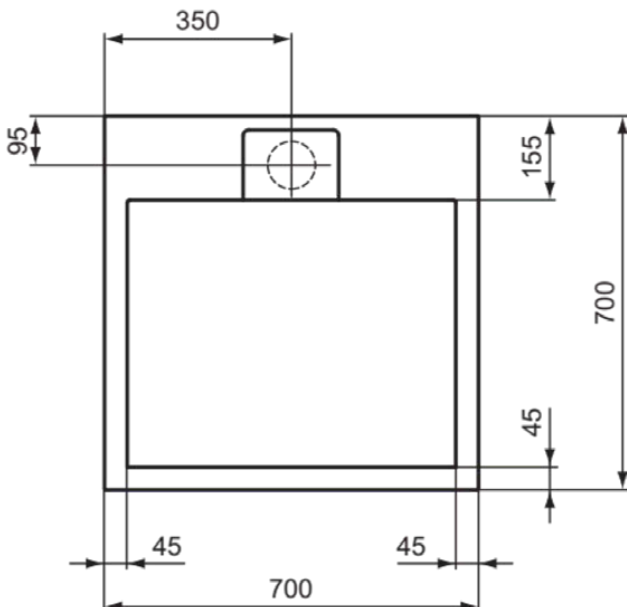

ULTRA FLAT S I.LIFE

T5246FS

ULTRA FLAT S I.LIFE | Square shower tray 700x700x30 mm in concrete grey finish | Antibacterial, Accessible design, Cuttable, Easy repair, 30mm height

Image & drawing

General information

| | |
|---------------------------|---------------------|
| Product type: | Shower trays |
| Sub product type: | Square shower tray |
| Brand: | Ideal Standard |
| Suite name: | ULTRA FLAT S I.LIFE |
| Designer: | Ideal Standard |
| Colour: | FS - Concrete Grey |
| Surface finish effect: | matt |
| Height (mm): | 30 |
| Width (mm): | 700 |
| Length / Projection (mm): | 700 |
| Recommended leg set: | K9364 |
| Net weight (kg): | 17.40 |
| EAN code: | 8014140493440 |

Additional standards: EN 14527 | DIN EN 51097 Class C

Product specifications

| | |
|---------------------------|-----------------|
| Colour code: | FS |
| Colour description: | concrete grey |
| Corner model: | No |
| Grinded back side: | No |
| Grinded bottom side: | No |
| Disabled model: | Yes |
| Material: | Mineral casting |
| Material quality: | Ideal Solid |
| PVD technology: | No |
| Surface finish effect: | matt |
| With antislip facility: | Yes |
| With waste hole cover: | Yes |
| With legs: | No |
| With polystyrene support: | No |

ULTRA FLAT S I.LIFE

T5246FS

ULTRA FLAT S I.LIFE | Square shower tray 700x700x30 mm in concrete grey finish | Antibacterial, Accessible design, Cuttable, Easy repair, 30mm height

Product specifications

| | |
|-----------------------|-------|
| With shower panel(s): | No |
| With tiled edge: | No |
| Mounting method: | Floor |