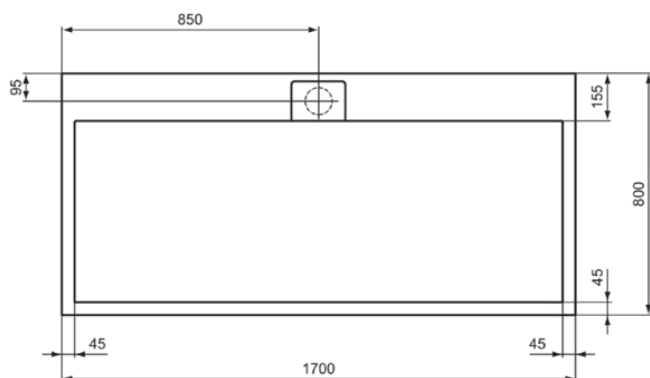

ULTRA FLAT S I.LIFE

T5238FS

ULTRA FLAT S I.LIFE | Rectangular shower tray 1700x800x30 mm in concrete grey finish | Antibacterial, Accessible design, Cuttable, Easy repair, 30mm height

Image & drawing

General information

Product type:	Shower trays
Sub product type:	Rectangular shower tray
Brand:	Ideal Standard
Suite name:	ULTRA FLAT S I.LIFE
Designer:	Ideal Standard
Colour:	FS - Concrete Grey
Surface finish effect:	matt
Height (mm):	30
Width (mm):	1700
Length / Projection (mm):	800
Recommended leg set:	K9364
Net weight (kg):	49.30
EAN code:	8014140493129

Features

	Antibacterial		Accessible design
	Cuttable		Easy repair
	30mm height		

Downloads

- [Installation Guide](#)

Product standard & certifications

Additional standards: EN 14527 | DIN EN 51097 Class C

Product specifications

ULTRA FLAT S I.LIFE

T5238FS

ULTRA FLAT S I.LIFE | Rectangular shower tray 1700x800x30 mm in concrete grey finish | Antibacterial, Accessible design, Cuttable, Easy repair, 30mm height

Product specifications