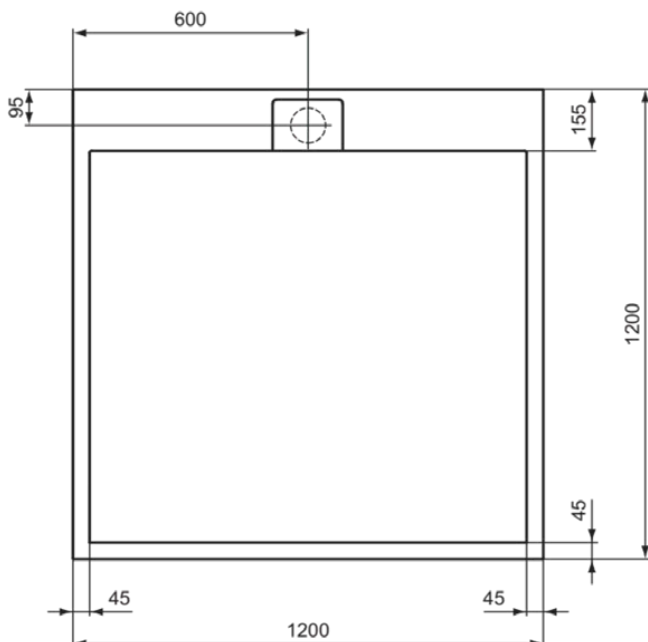

ULTRA FLAT S I.LIFE

T5242FT

ULTRA FLAT S I.LIFE | Square shower tray 1200x1200x30 mm in beach sand finish | Antibacterial, Accessible design, Cuttable, Easy repair, 30mm height

Image & drawing

General information

Product type:	Shower trays
Sub product type:	Square shower tray
Brand:	Ideal Standard
Suite name:	ULTRA FLAT S I.LIFE
Designer:	Ideal Standard
Colour:	FT - Beach Sand
Surface finish effect:	matt
Height (mm):	30
Width (mm):	1200
Length / Projection (mm):	1200
Recommended leg set:	K9364
Net weight (kg):	50.10
EAN code:	8014140493297

Features

	Antibacterial		Accessible design
	Cuttable		Easy repair
	30mm height		

Downloads

- [Installation Guide](#)

Product standard & certifications

Additional standards:	EN 14527 DIN EN 51097 Class C
-----------------------	---------------------------------

ULTRA FLAT S I.LIFE

T5242FT

ULTRA FLAT S I.LIFE | Square shower tray 1200x1200x30 mm in beach sand finish |
Antibacterial, Accessible design, Cuttable, Easy repair, 30mm height

Product specifications

With shower panel(s):	No
With tiled edge:	No
Mounting method:	Floor / built-in