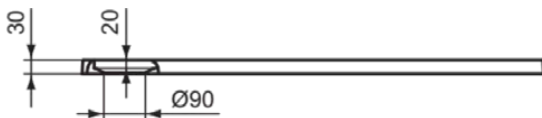

ULTRA FLAT S I.LIFE

T5231FT

ULTRA FLAT S I.LIFE | Rectangular shower tray 1000x900x30 mm in beach sand finish | Antibacterial, Accessible design, Cuttable, Easy repair, 30mm height

Image & drawing

General information

| | |
|---------------------------|-------------------------|
| Product type: | Shower trays |
| Sub product type: | Rectangular shower tray |
| Brand: | Ideal Standard |
| Suite name: | ULTRA FLAT S I.LIFE |
| Designer: | Ideal Standard |
| Colour: | FT - Beach Sand |
| Surface finish effect: | matt |
| Height (mm): | 30 |
| Width (mm): | 1000 |
| Length / Projection (mm): | 900 |
| Recommended leg set: | K9364 |
| Net weight (kg): | 31.60 |
| EAN code: | 8014140492856 |