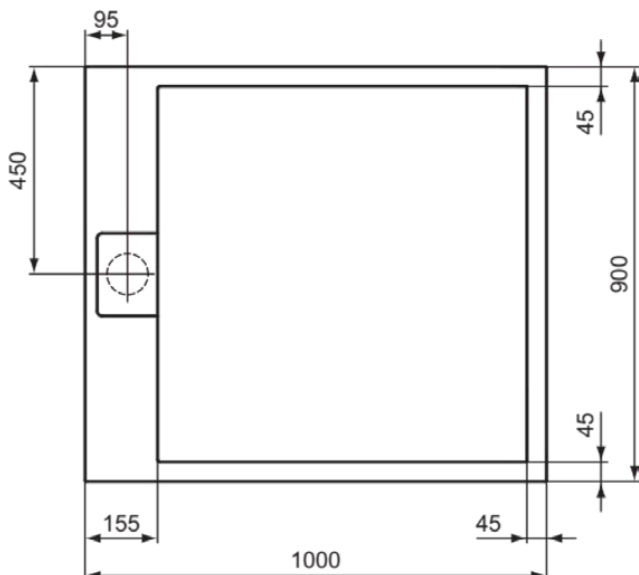

ULTRA FLAT S I.LIFE

T5231FT

ULTRA FLAT S I.LIFE | Rectangular shower tray 1000x900x30 mm in beach sand finish | Antibacterial, Accessible design, Cuttable, Easy repair, 30mm height

Image & drawing

General information

| | |
|---------------------------|-------------------------|
| Product type: | Shower trays |
| Sub product type: | Rectangular shower tray |
| Brand: | Ideal Standard |
| Suite name: | ULTRA FLAT S I.LIFE |
| Designer: | Ideal Standard |
| Colour: | FT - Beach Sand |
| Surface finish effect: | matt |
| Height (mm): | 30 |
| Width (mm): | 1000 |
| Length / Projection (mm): | 900 |
| Recommended leg set: | K9364 |
| Net weight (kg): | 31.60 |
| EAN code: | 8014140492856 |

ULTRA FLAT S I.LIFE

T5231FT

ULTRA FLAT S I.LIFE | Rectangular shower tray 1000x900x30 mm in beach sand finish | Antibacterial, Accessible design, Cuttable, Easy repair, 30mm height

Product specifications