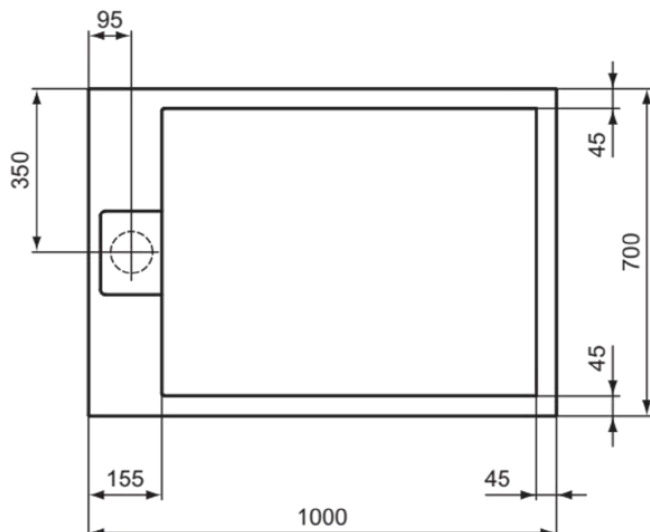

ULTRA FLAT S I.LIFE

T5240FS

ULTRA FLAT S I.LIFE | Rectangular shower tray 1000x700x30 mm in concrete grey finish | Antibacterial, Accessible design, Cuttable, Easy repair, 30mm height

Image & drawing

General information

Product type:	Shower trays
Sub product type:	Rectangular shower tray
Brand:	Ideal Standard
Suite name:	ULTRA FLAT S I.LIFE
Designer:	Ideal Standard
Colour:	FS - Concrete Grey
Surface finish effect:	matt
Height (mm):	30
Width (mm):	1000
Length / Projection (mm):	700
Recommended leg set:	K9364
Net weight (kg):	24.40
EAN code:	8014140493204

Features

	Antibacterial		Accessible design
	Cuttable		Easy repair
	30mm height		

Downloads

- [Installation Guide](#)

Product standard & certifications

Additional standards:	EN 14527 DIN EN 51097 Class C
DoP classification:	CL1+CL2CA-DA

Product specifications

Colour code:	FS
Colour description:	concrete grey
Corner model:	No
Grinded back side:	No
Grinded bottom side:	No
Disabled model:	Yes
Material:	Mineral casting
Material quality:	Ideal Solid
PVD technology:	No
Surface finish effect:	matt
With antislip facility:	Yes
With waste hole cover:	Yes
With legs:	No