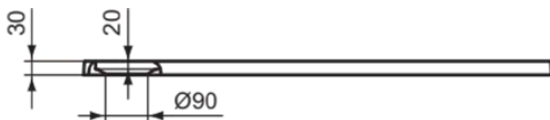

ULTRA FLAT S I.LIFE

T5240FS

ULTRA FLAT S I.LIFE | Rectangular shower tray 1000x700x30 mm in concrete grey finish | Antibacterial, Accessible design, Cuttable, Easy repair, 30mm height

Image & drawing

General information

Product type:	Shower trays
Sub product type:	Rectangular shower tray
Brand:	Ideal Standard
Suite name:	ULTRA FLAT S I.LIFE
Designer:	Ideal Standard
Colour:	FS - Concrete Grey
Surface finish effect:	matt
Height (mm):	30
Width (mm):	1000
Length / Projection (mm):	700
Recommended leg set:	K9364
Net weight (kg):	24.40
EAN code:	8014140493204