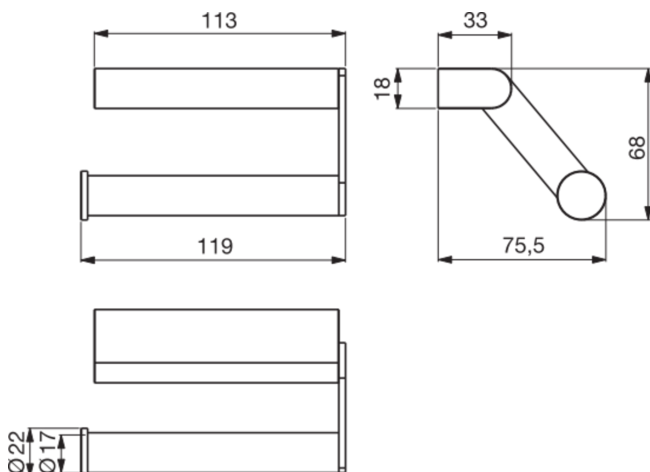

CONNECT

N1381AA

CONNECT | Toilet roll holder 119x75.5x68 mm in chrome finish

Image & drawing

General information

Product type:	Accessories
Sub product type:	Toilet roll holder
Brand:	Ideal Standard
Suite name:	CONNECT
Colour:	AA - Chrome
Surface finish effect:	glossy
Height (mm):	68
Width (mm):	119
Length / Projection (mm):	75.5
Fixing method:	Fixing bolts
Net weight (kg):	0.54
EAN code:	8014140353669

Downloads

- [• Declaration of Conformity](#)
- [• Installation Guide](#)
- [• Spare Parts List](#)

Product specifications

Amount of fixing points:	2
Colour code:	AA
Colour description:	chrome
Concealed fixing:	Yes
Double toilet roll holder:	No
Material:	Metal
Material of fixing bracket:	Metal
PVD technology:	No
Type of profile:	Round tube
SmartShine:	Yes
Surface cover:	chromium-plated
Surface finish effect:	glossy
Including cover:	No
With escutcheon(s):	No
With flap:	No
With spare roll holder:	No
Fixing method:	Fixing bolts
Mounting method:	Wall