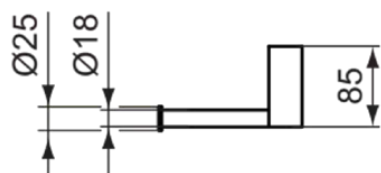

CONNECT

N1383AA

CONNECT | Toilet roll holder 151x88.5x25 mm in chrome finish

Image & drawing

General information

Product type:	Accessories
Sub product type:	Toilet roll holder
Brand:	Ideal Standard
Suite name:	CONNECT
Colour:	AA - Chrome
Surface finish effect:	glossy
Height (mm):	25
Width (mm):	151
Length / Projection (mm):	88.5
Fixing method:	Fixing bolts
Net weight (kg):	0.55
EAN code:	8014140353683

Downloads

- [Declaration of Conformity](#)
- [Installation Guide](#)
- [Spare Parts List](#)

Product specifications

Amount of fixing points:	2
Colour code:	AA
Colour description:	chrome
Concealed fixing:	Yes
Double toilet roll holder:	No
Material:	Metal
Material of fixing bracket:	Metal
PVD technology:	No
Type of profile:	Round tube
SmartShine:	Yes
Surface cover:	chromium-plated
Surface finish effect:	glossy
Including cover:	No
With escutcheon(s):	No
With flap:	No
With spare roll holder:	No
Fixing method:	Fixing bolts
Mounting method:	Wall