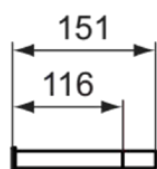

CONNECT

N1383AA

CONNECT | Toilet roll holder 151x88.5x25 mm in chrome finish

Image & drawing

General information

Product type:	Accessories
Sub product type:	Toilet roll holder
Brand:	Ideal Standard
Suite name:	CONNECT
Colour:	AA - Chrome
Surface finish effect:	glossy
Height (mm):	25
Width (mm):	151
Length / Projection (mm):	88.5
Fixing method:	Fixing bolts
Net weight (kg):	0.55
EAN code:	8014140353683

Downloads

- [Declaration of Conformity](#)
- [Installation Guide](#)
- [Spare Parts List](#)

Product specifications

Amount of fixing points:	2
Colour code:	AA
Colour description:	chrome
Concealed fixing:	Yes
Double toilet roll holder:	No
Material:	Metal
Material of fixing bracket:	Metal
PVD technology:	No
Type of profile:	Round tube
SmartShine:	Yes
Surface cover:	chromium-plated
Surface finish effect:	glossy
Including cover:	No
With escutcheon(s):	No
With flap:	No
With spare roll holder:	No
Fixing method:	Fixing bolts
Mounting method:	Wall