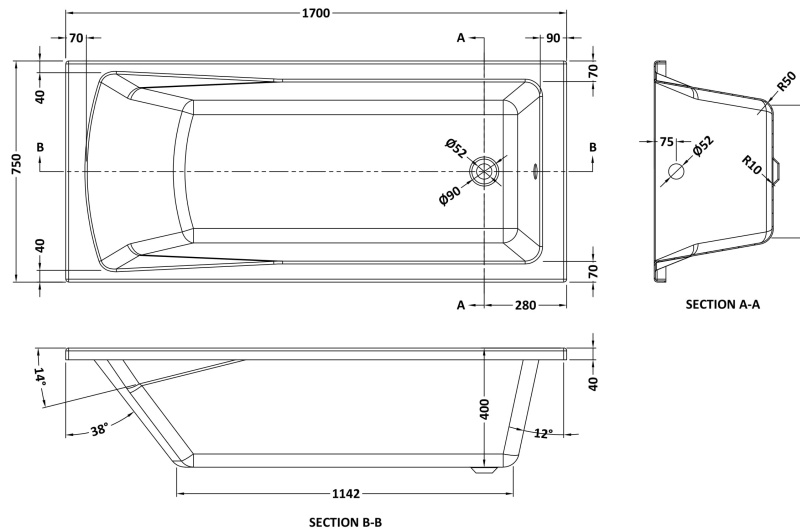

**Sales Code:** BMON009

**Description:** Square Se Bath & Leg Set 1700X750 EL

**Product Dimensions**

Length (mm):	1700
Width (mm):	750
Depth (mm):	400
Nett Weight (kg):	27

**Packaging Dimensions**

Length (mm):	1770
Width (mm):	760
Depth (mm):	420
Gross Weight (kg):	27

**Packaging Data**

Box Colour:	Brown Cardboard Sleeve
Box Qty:	1
Label Size:	100 x 50
Label Colour:	White Label
Label Qty:	2

**Outer Box Dimensions (If Applicable)**

Length (mm):	
Width (mm):	
Height (mm):	
Gross Weight (kg):	
Barcode:	5055369060962

**Product Details**

Country of Origin:	Egypt
Fitting Instruction:	No
Certification:	FSC: CE & UKCA:
Material Colour Reference:	European White
Product Material:	Acrylic With Eternalite
Material Thickness:	4mm
Volume (Ltr):	181L
Displaced Capacity:	111L
Leg Set Included:	Legset Included
Waste Included:	Waste Not Included
Drilled/Undrilled:	Undrilled For Taps
Includes Grips:	No Grips Supplied
Embossed:	No
No of Tapholes:	None
Anti-Slip:	No