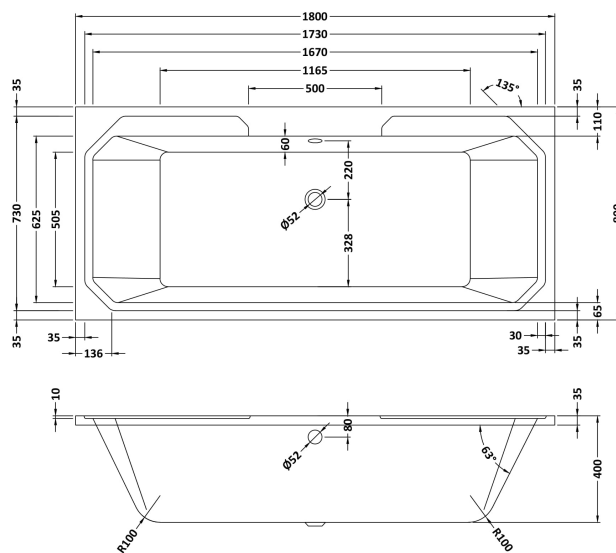

### Product Dimensions

Length (mm):	1800
Width (mm):	800
Depth (mm):	400
Nett Weight (kg):	22

### Packaging Dimensions

Length (mm):	1850
Width (mm):	820
Depth (mm):	440
Gross Weight (kg):	22

### Outer Box Dimensions (If Applicable)

Length (mm):	
Width (mm):	
Height (mm):	
Gross Weight (kg):	
Barcode:	5055369040681

### Product Details

Country of Origin:	Poland
Fitting Instruction:	No
Certification:	FSC: CE & UKCA: Yes
Material Colour Reference:	European White
Product Material:	Acrylic
Material Thickness:	4mm
Volume (Ltr):	215
Displaced Capacity:	145
Leg Set Included:	Legset Included
Waste Included:	Waste Not Included
Drilled/Undrilled:	Undrilled For Taps
Includes Grips:	No Grips Supplied
Embossed:	No
No of Tapholes:	None
Anti-Slip:	No