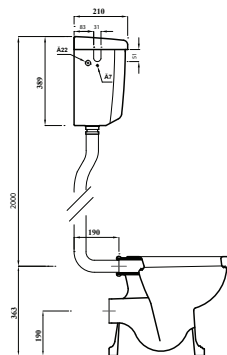

Overview:

This high level WC epitomises classic English Victorian design with the benefits of modern manufacturing techniques.

Key product features:

- Horizontal outlet
- CE Compliant
- Traditional design

Product:	Pan	Cistern	Soft close seat
Code:	CSHLWCSETSC		
Weight in kg:	12.8	16.3	2
Colour:	White		
Material:	Vitreous china		Plastic
Standard:	EN997-CL1-6A+CL2		n/a
DOP:	WCC1		n/a
BiM download:	x	x	x
CAD download:	✓	✓	n/a
Flushing volume	6/4ltr standard		
Flushing mechanism	Dual flush lever		
Inlet	Bottom inlet RH		
WRAS	all fittings are WRAS approved		

Shown: High level WC with soft close seat.
CSHLWCSETSC

Special notes

Pan fixes directly to floor - Screws not supplied.

Cistern can be fixed to a wall.

Cistern supplied with mechanism and chrome effect flush pipe.