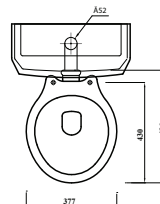

Overview:

This high level WC epitomises classic English Victorian design with the benefits of modern manufacturing techniques.

Key product features:

- Horizontal outlet
- CE Compliant
- Traditional design

Product:	Pan	Cistern	Soft close seat
Code:	CSHLWCSETSC		
Weight in kg:	12.8	16.3	2
Colour:	White		
Material:	Vitreous china		Plastic
Standard:	EN997-CL1-6A+CL2		n/a
DOP:	WCC1		n/a
BiM download:	x	x	x
CAD download:	✓	✓	n/a
Flushing volume	6/4ltr standard		
Flushing mechanism	Dual flush lever		
Inlet	Bottom inlet RH		
WRAS	all fittings are WRAS approved		

Shown: High level WC with soft close seat.
CSHLWCSETSC

Special notes

Pan fixes directly to floor - Screws not supplied.

Cistern can be fixed to a wall.

Cistern supplied with mechanism and chrome effect flush pipe.