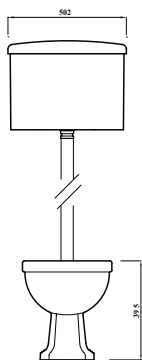

Overview:

This high level WC epitomises classic English Victorian design with the benefits of modern manufacturing techniques.

Key product features:

- Horizontal outlet
- CE Compliant
- Traditional design

Product:	Pan	Cistern	Soft close seat
Code:	CSHLWCSETSC		
Weight in kg:	12.8	16.3	2
Colour:	White		
Material:	Vitreous china		Plastic
Standard:	EN997-CL1-6A+CL2		n/a
DOP:	WCC1		n/a
BiM download:	x	x	x
CAD download:	✓	✓	n/a
Flushing volume	6/4ltr standard		
Flushing mechanism	Dual flush lever		
Inlet	Bottom inlet RH		
WRAS	all fittings are WRAS approved		

Shown: High level WC with soft close seat.
CSHLWCSETSC

Special notes

Pan fixes directly to floor - Screws not supplied.

Cistern can be fixed to a wall.

Cistern supplied with mechanism and chrome effect flush pipe.