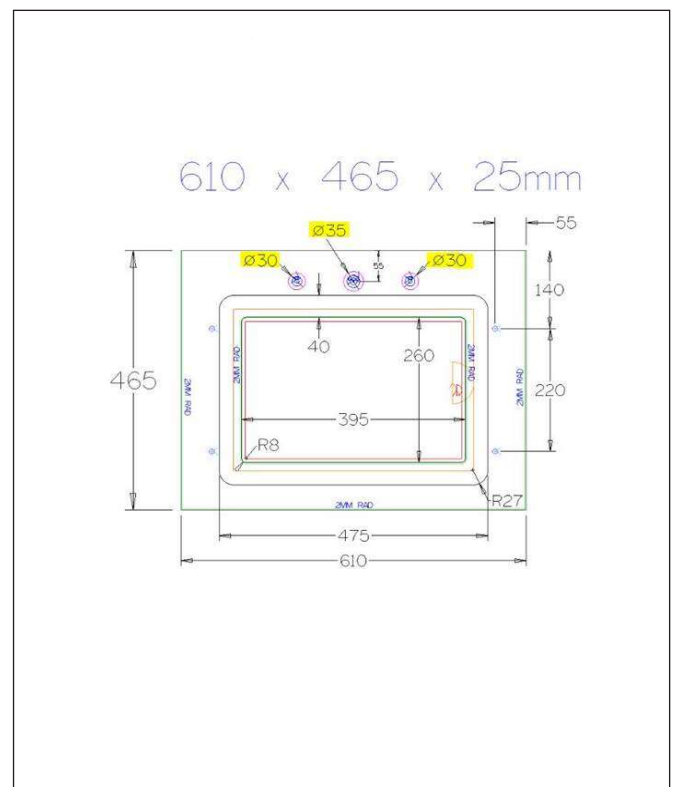

## Square Undermount Basin

Product Code	HARR-BASIN-SQUARE
Product Description	Square Undermount Basin
Barcode	5060713726944
<b>Product Measurements</b>	
Product Weight (KG)	5.9
Product Width (mm)	465
Product Height (mm)	190
Product Depth (mm)	335
<b>Primary Packed Measurements</b>	
Packaged Weight (KG)	6.6
Packed Width (mm)	480
Packed Height (mm)	220
Packed Depth (mm)	360

<b>General Information</b>	
Construction Material	Stone Resin
Installation type	Countertop Furniture Mounted
Colour / Finish	White

Dimensions