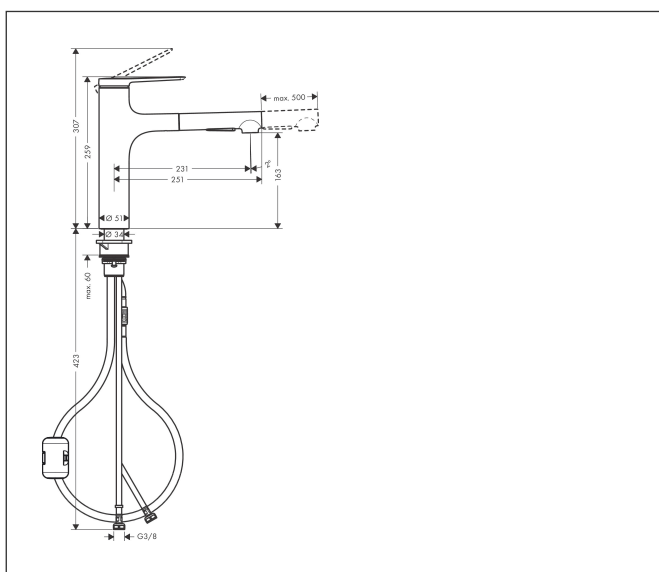

Brand	hansgrohe
Art. Name	Zesis M33 Single lever kitchen mixer 160, pull-out spray, 2jet
Art. Nr.	74801670
Surface	Matt Black
Pos.	1

Product picture

Features

- ComfortZone 160
- swivel range 150°
- laminar spray, shower spray
- lockable shower spray, spray returns through pressing spray diverter and spray returns automatically through handle closing
- MagFit magnetic shower support
- quick connect hose
- connection dimension: DN15
- maximum flow rate at 3 bar: 8,2 l/min
- ceramic cartridge
- connection type: G 3/8 connections
- temperature limitation adjustable
- integrated non-return valve
- suitable for continuous flow water heaters

Drawing

Codes / Standards

- PA-IX 17554/IO

XTechnologie