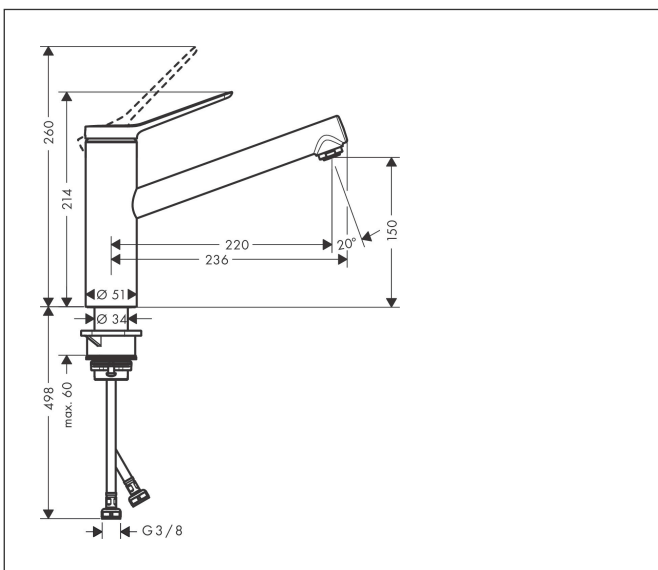

Drawing

Technology

Spray Types

Codes / Standards

- P-IX 17555/1A