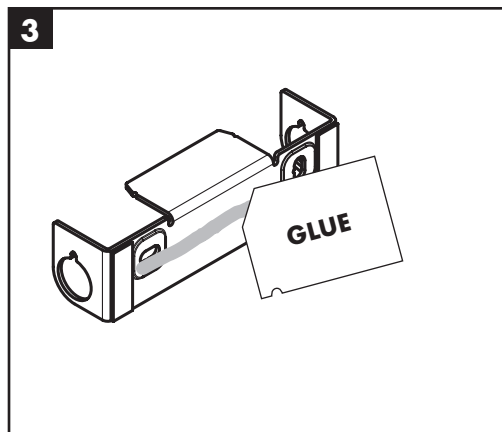

WallStoris 27928XXX