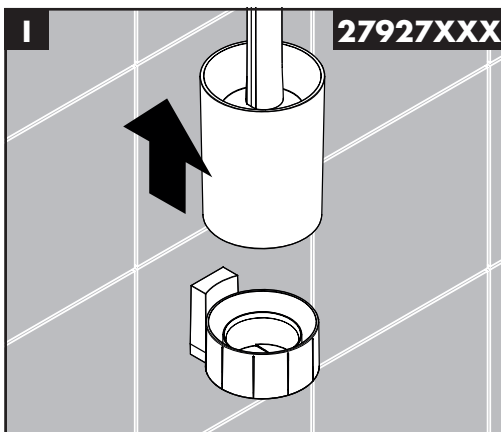

Symbol description

 Do not use silicone containing acetic acid!

 **Dimensions** (see page 29)

 **Installation example** (see page 18)

 **Dismounting** (see page 28)

 **Spare parts** (see page 30)

XXX = Colors
670 = Matt Black
700 = Matt White

WallStoris 27927XXX

WallStoris 27928XXX

WallStoris

27902XXX

WallStoris

27904XXX

WallStoris

27926XXX