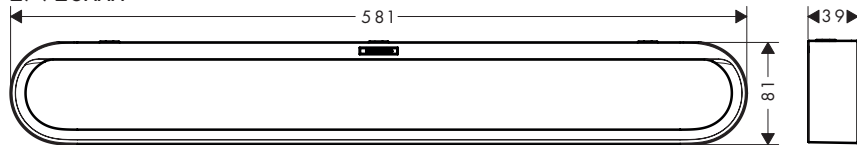

WallStoris

27926XXX