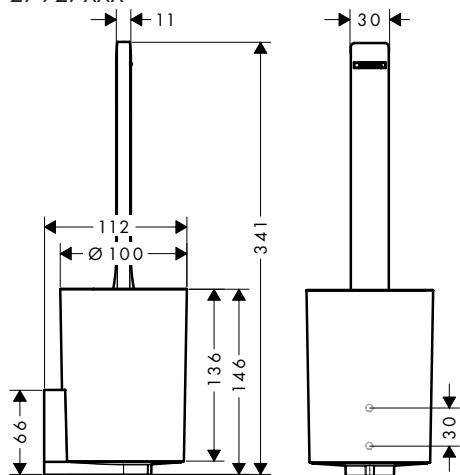

WallStoris

27927XXX