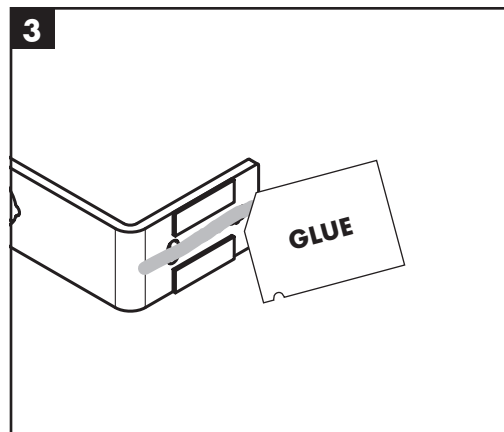

WallStoris 27927XXX