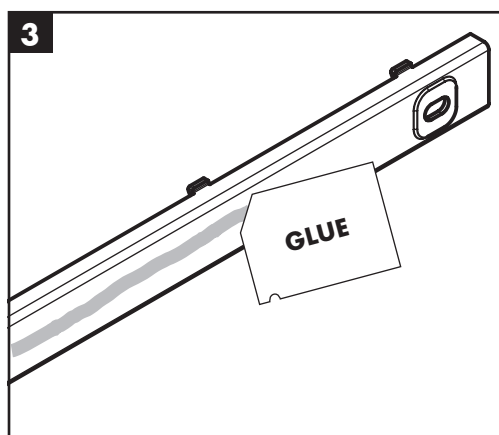

www.hansgrohe.com/wallstoris