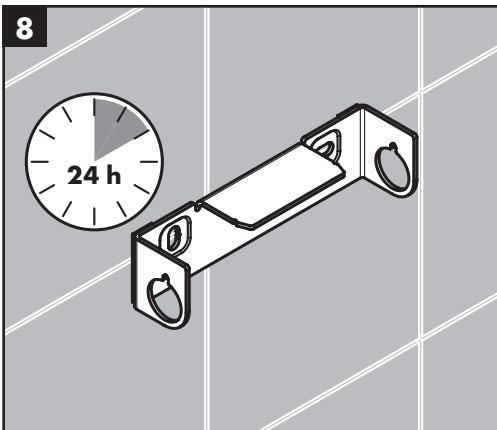

Symbol description

 Do not use silicone containing acetic acid!

 **Dimensions** (see page 29)

 **Installation example** (see page 18)

 **Dismounting** (see page 28)

 **Spare parts** (see page 30)

XXX = Colors
670 = Matt Black
700 = Matt White

WallStoris 27927XXX

WallStoris 27928XXX

WallStoris

27902XXX

WallStoris

27904XXX

WallStoris

27926XXX