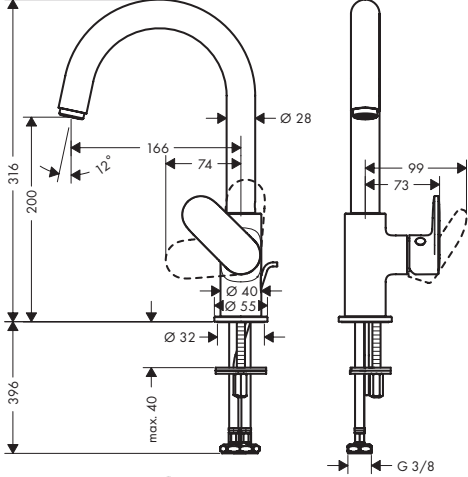

Installation Instructions

- Prior to installation, inspect the product for transport damages. After it has been installed, no transport or surface damage will be honoured.
- The pipes and the fixture must be installed, flushed and tested as per the applicable standards.
- The plumbing codes applicable in the respective countries must be observed.
- The drain valve must only be used as intended. It is not allowed to attach other objects to the drain valve, for example a semi-pedestal.
- The EcoSmart® (flow limiter) in the basic body can be removed if there are problems with the flow heater or if a higher water throughput is required. (see page 38)

Dimensions (see page 36)

Flow diagram (see page 36)

- ① with EcoSmart®
- ② without EcoSmart®

Spare parts (see page 39)

Special accessories (order as an extra)

- special tool #58085000 (see page 32)

- Installation putty (see page 33)

71554000

Vernis Shape 210

71564000

Vernis Blend 210

71554000

Vernis Shape 210

71564000