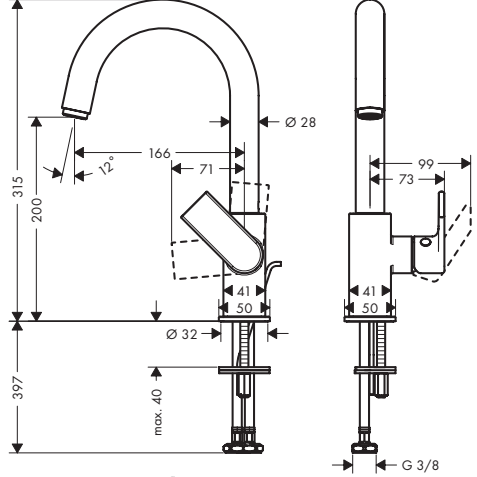

Dimensions (see page 36)

Flow diagram (see page 36)

- ① with EcoSmart®
- ② without EcoSmart®

Spare parts (see page 39)

Special accessories (order as an extra)

- special tool #58085000 (see page 32)

- Installation putty (see page 33)

71554000

Vernis Shape 210

71564000

Vernis Blend 210

71554000

Vernis Shape 210

71564000