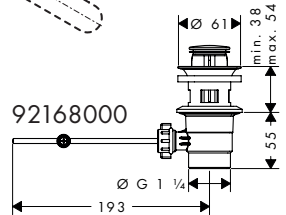

Vernis Shape 210

71564000