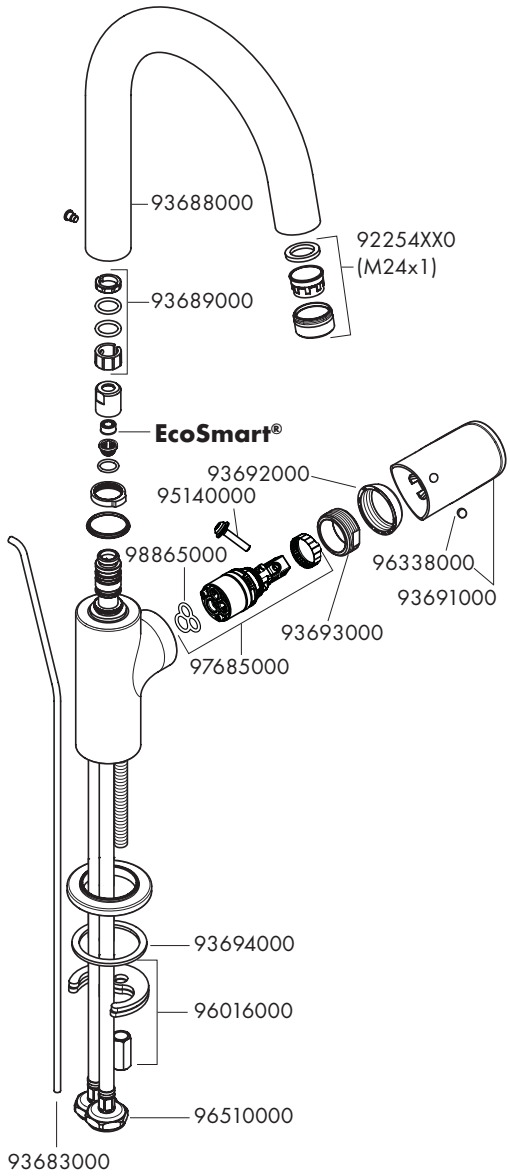

EN Instructions for use / Assembly instructions

Vernis Blend 210

71554000

Vernis Shape 210

71564000

Safety Notes

- △ Gloves should be worn during installation to prevent crushing and cutting injuries.
- △ The product may only be used for bathing, hygienic and body cleaning purposes.
- △ The hot and cold supplies must be of equal pressures.

Installation Instructions

- Prior to installation, inspect the product for transport damages. After it has been installed, no transport or surface damage will be honoured.
- The pipes and the fixture must be installed, flushed and tested as per the applicable standards.
- The plumbing codes applicable in the respective countries must be observed.
- The drain valve must only be used as intended. It is not allowed to attach other objects to the drain valve, for example a semi-pedestal.
- The EcoSmart® (flow limiter) in the basic body can be removed if there are problems with the flow heater or if a higher water throughput is required. (see page 38)

Dimensions (see page 36)

Flow diagram (see page 36)

- ① with EcoSmart®
- ② without EcoSmart®

Spare parts (see page 39)

Special accessories (order as an extra)

- special tool #58085000 (see page 32)

- Installation putty (see page 33)

71554000

Vernis Shape 210

71564000

Vernis Blend 210

71554000

Vernis Shape 210

71564000