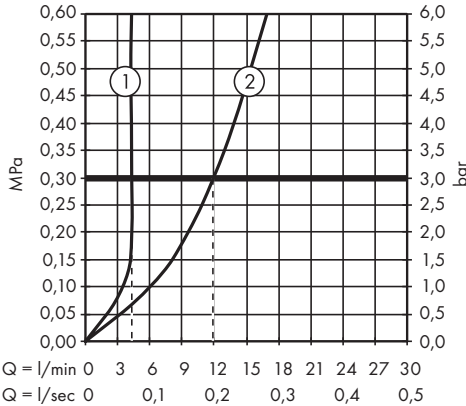

Vernis Shape 210

71564000