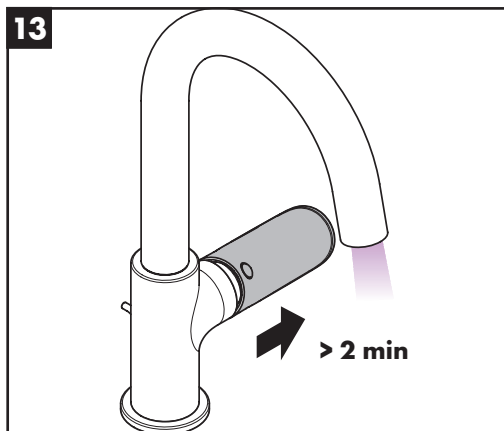

Installation Instructions

- Prior to installation, inspect the product for transport damages. After it has been installed, no transport or surface damage will be honoured.
- The pipes and the fixture must be installed, flushed and tested as per the applicable standards.
- The plumbing codes applicable in the respective countries must be observed.
- The drain valve must only be used as intended. It is not allowed to attach other objects to the drain valve, for example a semi-pedestal.
- The EcoSmart® (flow limiter) in the basic body can be removed if there are problems with the flow heater or if a higher water throughput is required. (see page 38)

Cleaning (see page 37)

Operation (see page 40)

Hansgrohe recommends not to use as drinking water the first half liter of water drawn in the morning or after a prolonged period of non-use.

Vernis Blend 210