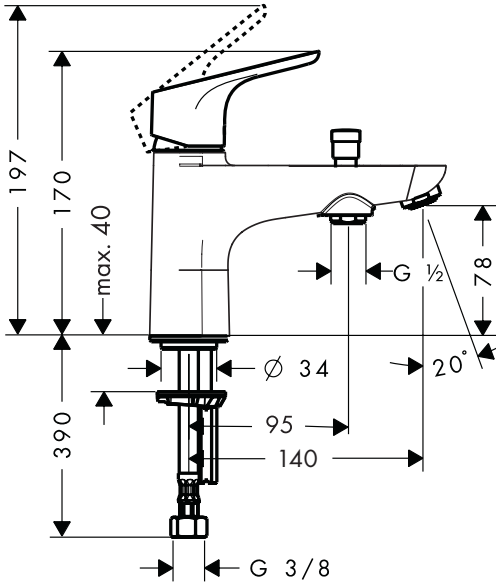

Focus
31930000