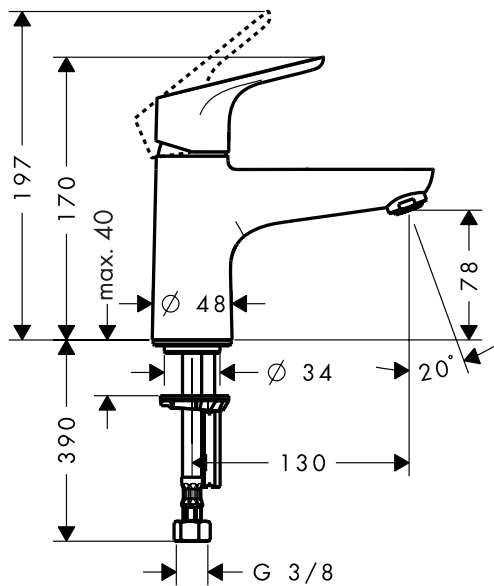

Focus
31931000