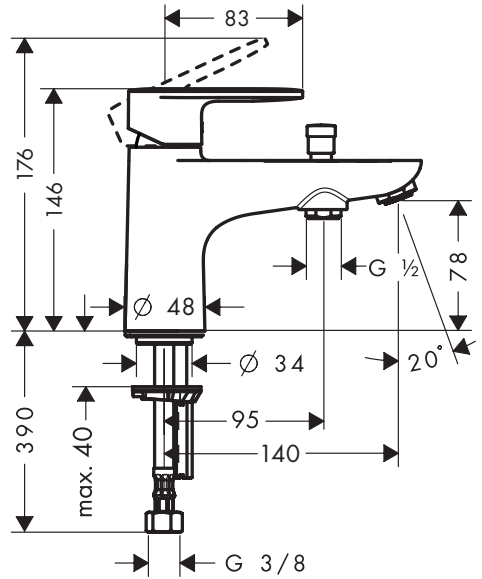

Vernis Blend
71444000