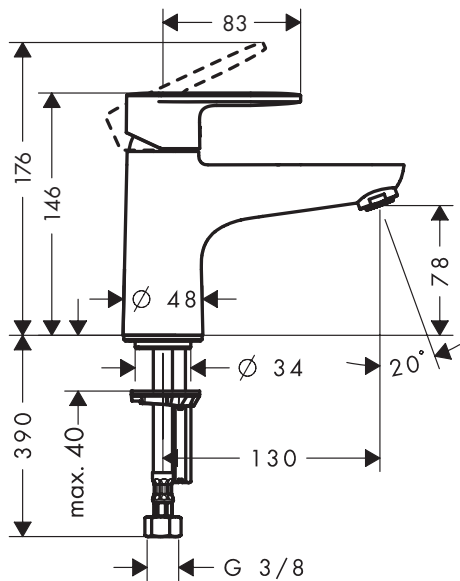

Vernis Blend
71443000