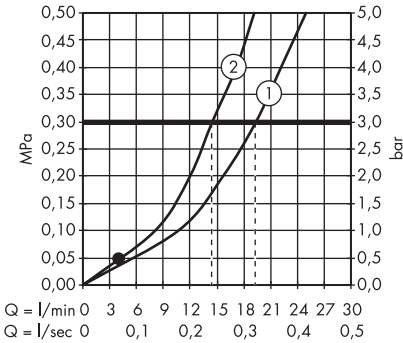

Vernis Blend
71444000