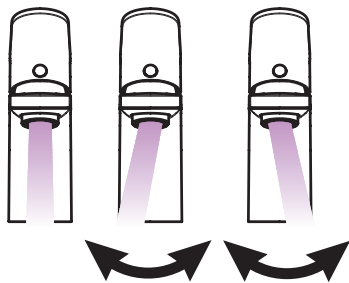

Vernis Blend 70 CoolStart
71584XXX

Vernis Blend 100 CoolStart
71585XXX