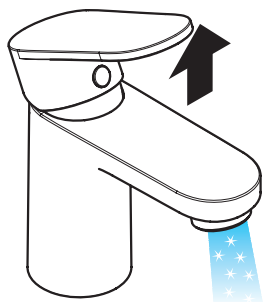

Vernis Blend 70 CoolStart
71584XXX

Vernis Blend 100 CoolStart
71585XXX