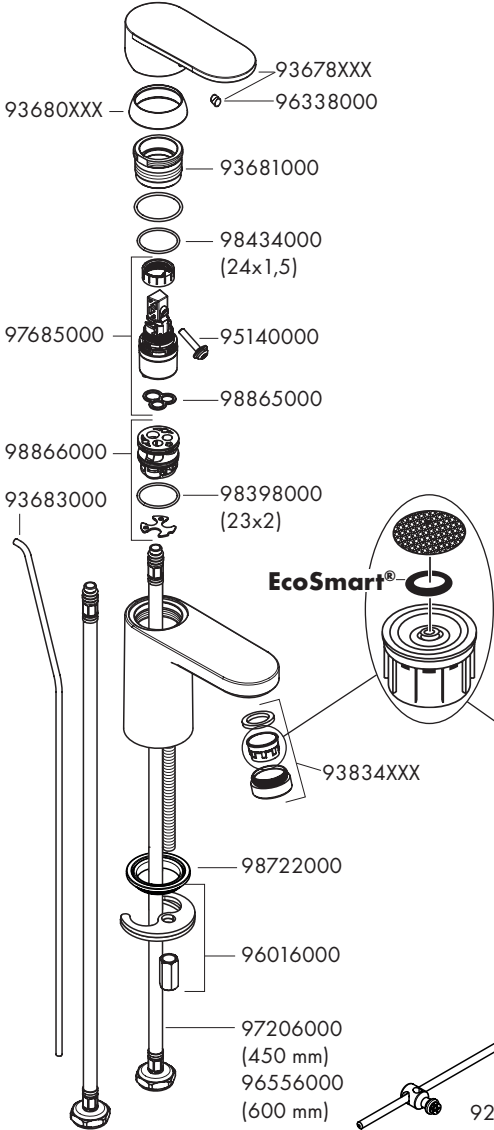

Vernis Blend 70

71550XXX / 71557000 / 71558XXX / 71587000

Vernis Blend 100

71551XXX / 71559000 / 71580XXX / 71588000