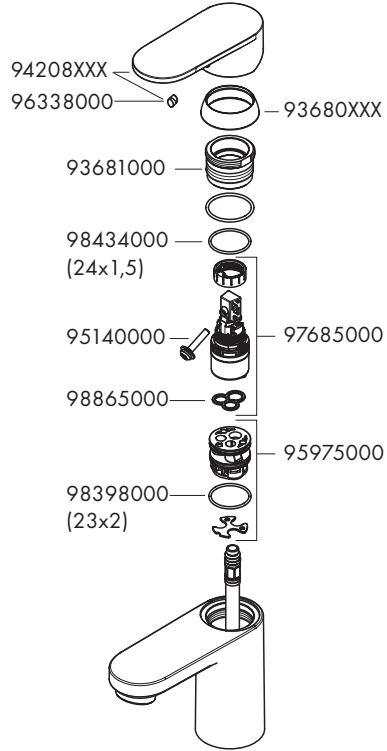

Vernis Blend 100 CoolStart

71585XXX