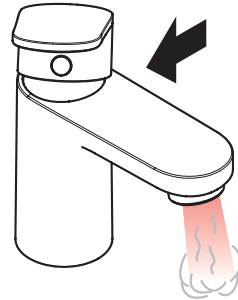

Vernis Blend 70

71550XXX / 71557000 / 71558XXX /
71570000 / 71587000

Vernis Blend 71210XXX

Vernis Blend 100

71551XXX / 71559000 / 71580XXX /
71571000 / 71588000