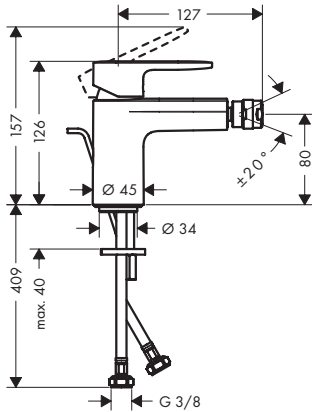

Vernis Blend

71210XXX

Vernis Blend 70

71550XXX / 71557000 / 71558XXX /
71570000 / 71587000

Vernis Blend 100

71551XXX / 71559000 / 71571000 /
71580XXX / 71588000