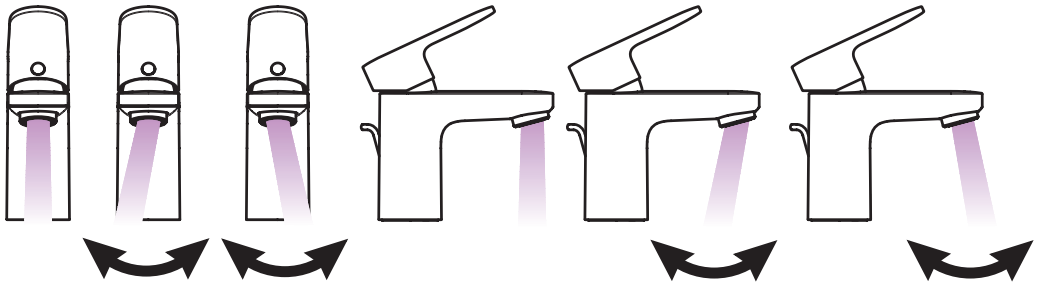

Vernis Blend 70

71550XXX / 71557000 / 71558XXX /
71570000 / 71587000

Vernis Blend 71210XXX

Vernis Blend 100

71551XXX / 71559000 / 71580XXX /
71571000 / 71588000