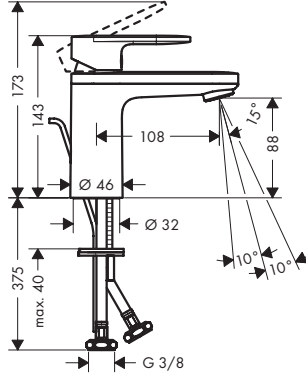

Vernis Blend 100

71571000