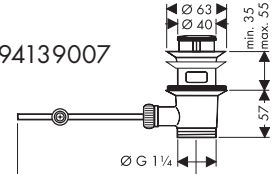

Vernis Blend

71210XXX

Vernis Blend 70

71550XXX / 71557000 / 71558XXX /
71570000 / 71587000

Vernis Blend 100

71551XXX / 71559000 / 71571000 /
71580XXX / 71588000

Vernis Blend

71210XXX

94139007

94139000

92168000

Vernis Blend 70 CoolStart

71584XXX

Vernis Blend 100 CoolStart

71585XXX