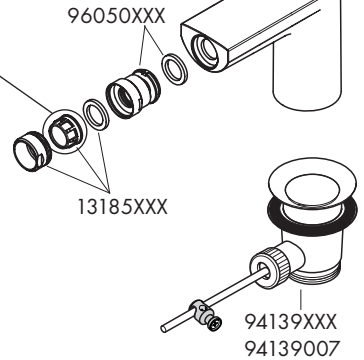

Vernis Blend 71210XXX