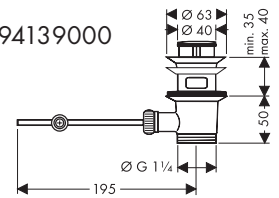

Vernis Blend

71210XXX

Vernis Blend 70

71550XXX / 71557000 / 71558XXX /
71570000 / 71587000

Vernis Blend 100

71551XXX / 71559000 / 71571000 /
71580XXX / 71588000

Vernis Blend

71210XXX

94139007

94139000

92168000

Vernis Blend 70 CoolStart

71584XXX

Vernis Blend 100 CoolStart

71585XXX