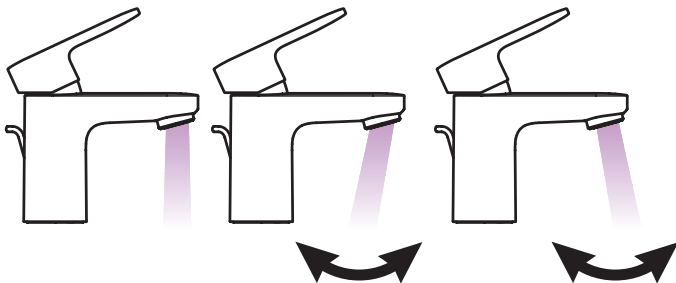

Vernis Blend 70 CoolStart
71584XXX

Vernis Blend 100 CoolStart
71585XXX