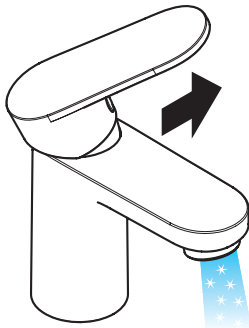

Vernis Blend 70

71550XXX / 71557000 / 71558XXX /
71570000 / 71587000

Vernis Blend 71210XXX

Vernis Blend 100

71551XXX / 71559000 / 71580XXX /
71571000 / 71588000