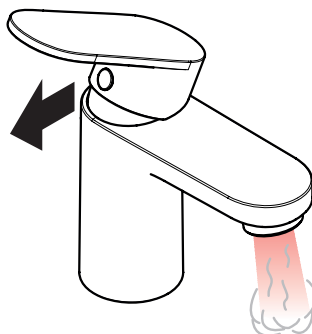

Vernis Blend 70 CoolStart
71584XXX

Vernis Blend 100 CoolStart
71585XXX