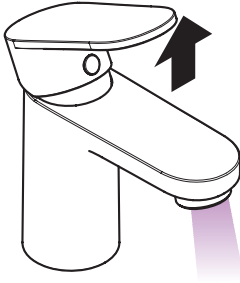

Vernis Blend 70

71550XXX / 71557000 / 71558XXX /
71570000 / 71587000

Vernis Blend 71210XXX

Vernis Blend 100

71551XXX / 71559000 / 71580XXX /
71571000 / 71588000