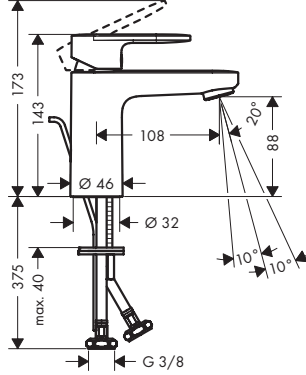

Vernis Blend 100 CoolStart

71585XXX