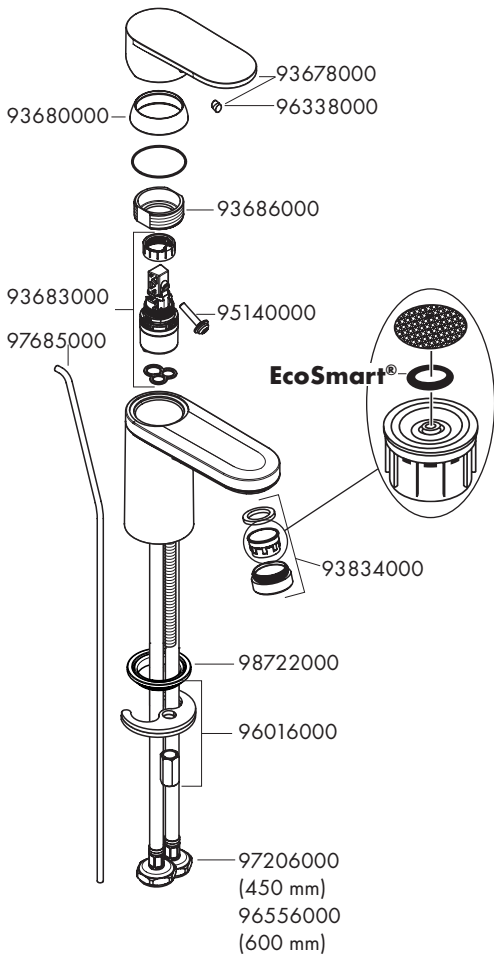

Vernis Blend 70

71570000

Vernis Blend 100

71571000