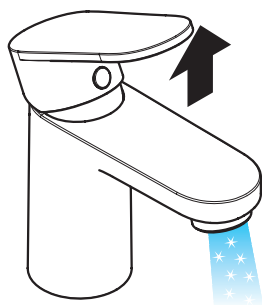

Vernis Blend 70 CoolStart
71584XXX

Vernis Blend 100 CoolStart
71585XXX