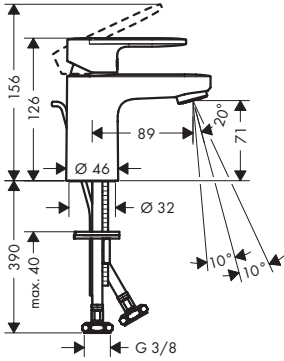

Vernis Blend 70

71550XXX / 71557000 /
71558XXX / 71587000

Vernis Blend 70 CoolStart

71584XXX