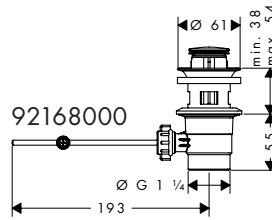

Vernis Blend

71210XXX

Vernis Blend 70

71550XXX / 71557000 / 71558XXX /
71570000 / 71587000

Vernis Blend 100

71551XXX / 71559000 / 71571000 /
71580XXX / 71588000

Vernis Blend

71210XXX

94139007

94139000

92168000

Vernis Blend 70 CoolStart

71584XXX

Vernis Blend 100 CoolStart

71585XXX