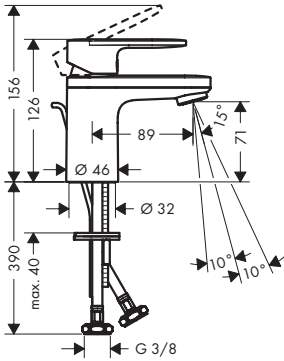

Vernis Blend 70

71570000