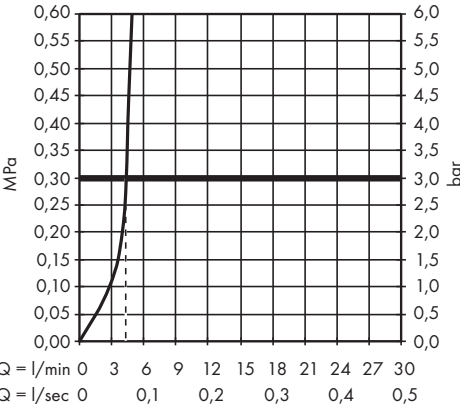

Operation (see page 41)

Hansgrohe recommends not to use as drinking water the first half liter of water drawn in the morning or after a prolonged period of non-use.

Vernis Blend
71553XXX

Vernis Shape
71563XXX