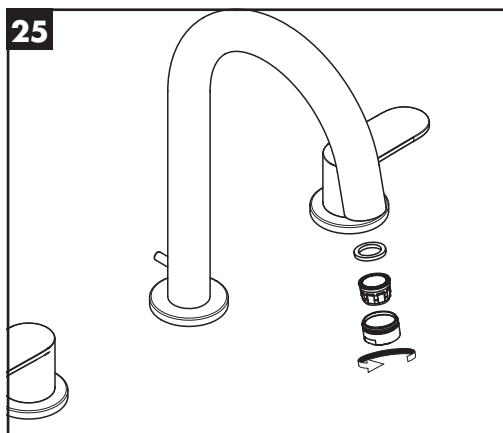

Operation (see page 41)

Hansgrohe recommends not to use as drinking water the first half liter of water drawn in the morning or after a prolonged period of non-use.

Vernis Blend
71553XXX

Vernis Shape
71563XXX