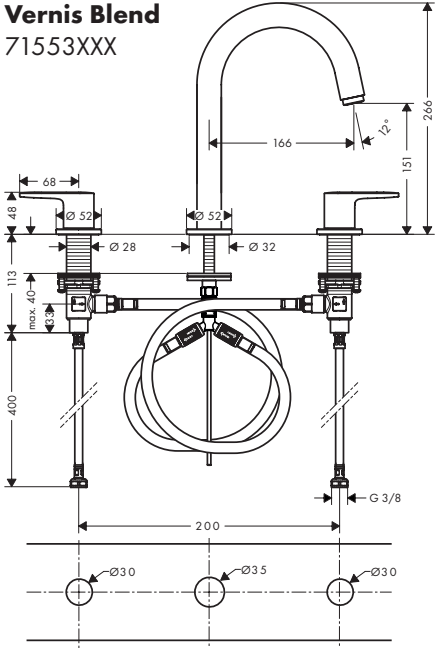

Operation (see page 41)

Hansgrohe recommends not to use as drinking water the first half liter of water drawn in the morning or after a prolonged period of non-use.

Vernis Blend
71553XXX

Vernis Shape
71563XXX