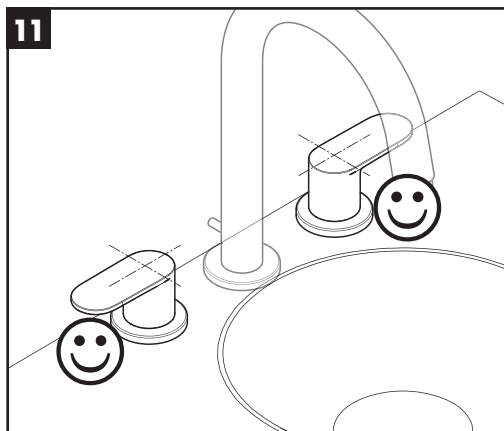

Installation Instructions

- Prior to installation, inspect the product for transport damages. After it has been installed, no transport or surface damage will be honoured.
- The pipes and the fixture must be installed, flushed and tested as per the applicable standards.
- The plumbing codes applicable in the respective countries must be observed.
- The drain valve must only be used as intended. It is not allowed to attach other objects to the drain valve, for example a semi-pedestal.
- The non return valve with integrated EcoSmart® (flow limiter) in the pull-out spray can be removed if there are problems with the flow heater or if a higher water throughput is required.

Operation (see page 41)

Hansgrohe recommends not to use as drinking water the first half liter of water drawn in the morning or after a prolonged period of non-use.

Vernis Blend
71553XXX

Vernis Shape
71563XXX