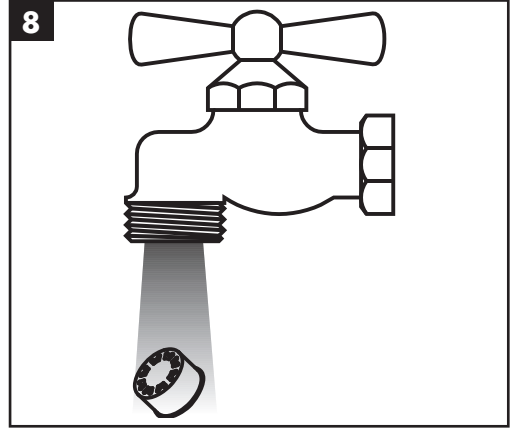

Installation Instructions

- Prior to installation, inspect the product for transport damages. After it has been installed, no transport or surface damage will be honoured.
- The pipes and the fixture must be installed, flushed and tested as per the applicable standards.
- The plumbing codes applicable in the respective countries must be observed.
- The drain valve must only be used as intended. It is not allowed to attach other objects to the drain valve, for example a semi-pedestal.
- The non return valve with integrated EcoSmart® (flow limiter) in the pull-out spray can be removed if there are problems with the flow heater or if a higher water throughput is required.

Operation (see page 41)

Hansgrohe recommends not to use as drinking water the first half liter of water drawn in the morning or after a prolonged period of non-use.

Vernis Blend
71553XXX

Vernis Shape
71563XXX