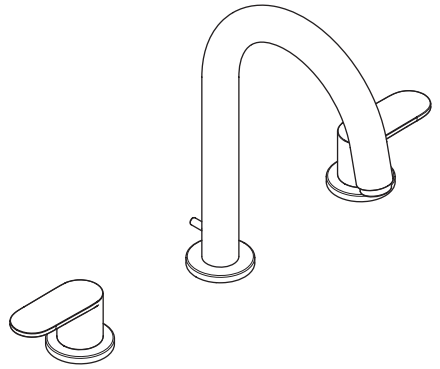

EN Instructions for use / Assembly instructions

Vernis Blend
71553XXX

Vernis Shape
71563XXX

Safety Notes

- △ Gloves should be worn during installation to prevent crushing and cutting injuries.
- △ The product may only be used for bathing, hygienic and body cleaning purposes.
- △ The hot and cold supplies must be of equal pressures.

Installation Instructions

- Prior to installation, inspect the product for transport damages. After it has been installed, no transport or surface damage will be honoured.
- The pipes and the fixture must be installed, flushed and tested as per the applicable standards.
- The plumbing codes applicable in the respective countries must be observed.
- The drain valve must only be used as intended. It is not allowed to attach other objects to the drain valve, for example a semi-pedestal.
- The non return valve with integrated EcoSmart® (flow limiter) in the pull-out spray can be removed if there are problems with the flow heater or if a higher water throughput is required.

The product is exclusively designed for drinking water!

Symbol description

Do not use silicone containing acetic acid!

Dimensions (see page 36)

Flow diagram (see page 36)

- ① with EcoSmart®
- ② without EcoSmart®