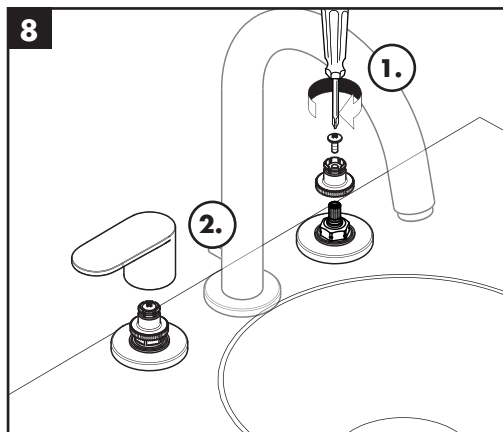

Installation Instructions

- Prior to installation, inspect the product for transport damages. After it has been installed, no transport or surface damage will be honoured.
- The pipes and the fixture must be installed, flushed and tested as per the applicable standards.
- The plumbing codes applicable in the respective countries must be observed.
- The drain valve must only be used as intended. It is not allowed to attach other objects to the drain valve, for example a semi-pedestal.
- The non return valve with integrated EcoSmart® (flow limiter) in the pull-out spray can be removed if there are problems with the flow heater or if a higher water throughput is required.

Spare parts (see page 40)

XXX = Colors
 000 = Chrome Plated
 670 = Matt Black

Special accessories (order as an extra)

- special tool #58085000 (see page 35)

- Installation putty (see page 35)

Cleaning (see page 37)

Operation (see page 41)

Hansgrohe recommends not to use as drinking water the first half liter of water drawn in the morning or after a prolonged period of non-use.

Vernis Blend
71553XXX

Vernis Shape
71563XXX