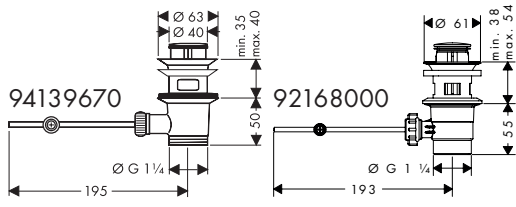

Operation (see page 41)

Hansgrohe recommends not to use as drinking water the first half liter of water drawn in the morning or after a prolonged period of non-use.

Vernis Blend
71553XXX

Vernis Shape
71563XXX