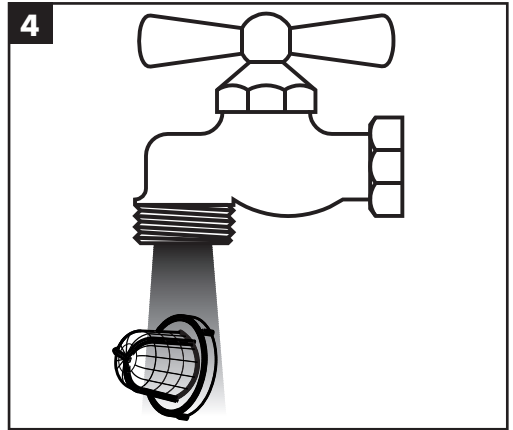

Installation Instructions

- Prior to installation, inspect the product for transport damages. After it has been installed, no transport or surface damage will be honoured.
- The pipes and the fixture must be installed, flushed and tested as per the applicable standards.
- The plumbing codes applicable in the respective countries must be observed.
- The drain valve must only be used as intended. It is not allowed to attach other objects to the drain valve, for example a semi-pedestal.
- The non return valve with integrated EcoSmart® (flow limiter) in the pull-out spray can be removed if there are problems with the flow heater or if a higher water throughput is required.

Operation (see page 41)

Hansgrohe recommends not to use as drinking water the first half liter of water drawn in the morning or after a prolonged period of non-use.

Vernis Blend
71553XXX

Vernis Shape
71563XXX