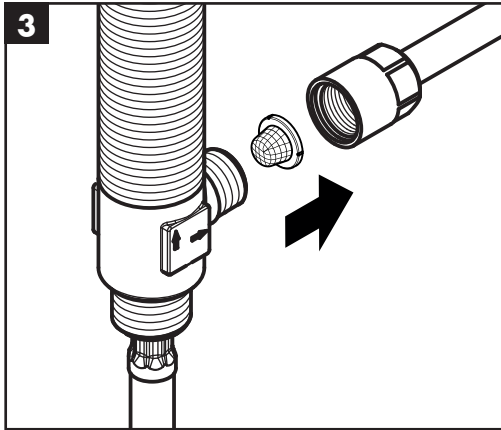

Installation Instructions

- Prior to installation, inspect the product for transport damages. After it has been installed, no transport or surface damage will be honoured.
- The pipes and the fixture must be installed, flushed and tested as per the applicable standards.
- The plumbing codes applicable in the respective countries must be observed.
- The drain valve must only be used as intended. It is not allowed to attach other objects to the drain valve, for example a semi-pedestal.
- The non return valve with integrated EcoSmart® (flow limiter) in the pull-out spray can be removed if there are problems with the flow heater or if a higher water throughput is required.

Operation (see page 41)

Hansgrohe recommends not to use as drinking water the first half liter of water drawn in the morning or after a prolonged period of non-use.

Vernis Blend
71553XXX

Vernis Shape
71563XXX