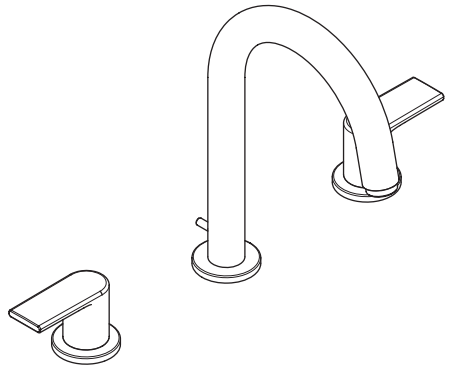

EN Instructions for use / Assembly instructions

Vernis Blend
71553XXX

Vernis Shape
71563XXX

Safety Notes

- △ Gloves should be worn during installation to prevent crushing and cutting injuries.
- △ The product may only be used for bathing, hygienic and body cleaning purposes.
- △ The hot and cold supplies must be of equal pressures.

Installation Instructions

- Prior to installation, inspect the product for transport damages. After it has been installed, no transport or surface damage will be honoured.
- The pipes and the fixture must be installed, flushed and tested as per the applicable standards.
- The plumbing codes applicable in the respective countries must be observed.
- The drain valve must only be used as intended. It is not allowed to attach other objects to the drain valve, for example a semi-pedestal.
- The non return valve with integrated EcoSmart® (flow limiter) in the pull-out spray can be removed if there are problems with the flow heater or if a higher water throughput is required.