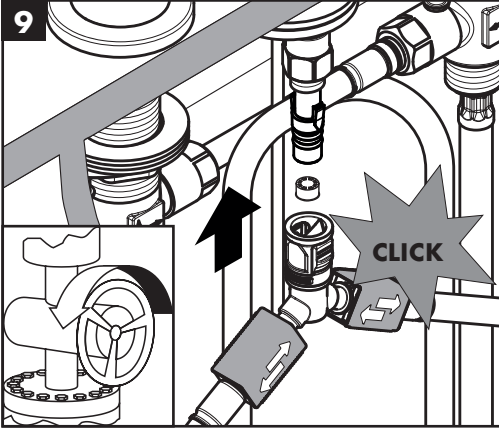

Installation Instructions

- Prior to installation, inspect the product for transport damages. After it has been installed, no transport or surface damage will be honoured.
- The pipes and the fixture must be installed, flushed and tested as per the applicable standards.
- The plumbing codes applicable in the respective countries must be observed.
- The drain valve must only be used as intended. It is not allowed to attach other objects to the drain valve, for example a semi-pedestal.
- The non return valve with integrated EcoSmart® (flow limiter) in the pull-out spray can be removed if there are problems with the flow heater or if a higher water throughput is required.

Operation (see page 41)

Hansgrohe recommends not to use as drinking water the first half liter of water drawn in the morning or after a prolonged period of non-use.

Vernis Blend
71553XXX

Vernis Shape
71563XXX