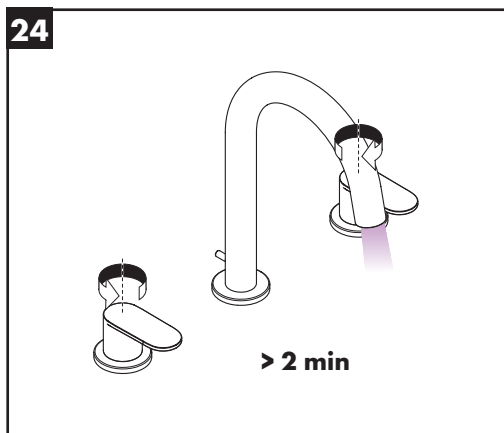

Installation Instructions

- Prior to installation, inspect the product for transport damages. After it has been installed, no transport or surface damage will be honoured.
- The pipes and the fixture must be installed, flushed and tested as per the applicable standards.
- The plumbing codes applicable in the respective countries must be observed.
- The drain valve must only be used as intended. It is not allowed to attach other objects to the drain valve, for example a semi-pedestal.
- The non return valve with integrated EcoSmart® (flow limiter) in the pull-out spray can be removed if there are problems with the flow heater or if a higher water throughput is required.

Operation (see page 41)

Hansgrohe recommends not to use as drinking water the first half liter of water drawn in the morning or after a prolonged period of non-use.

Vernis Blend
71553XXX

Vernis Shape
71563XXX