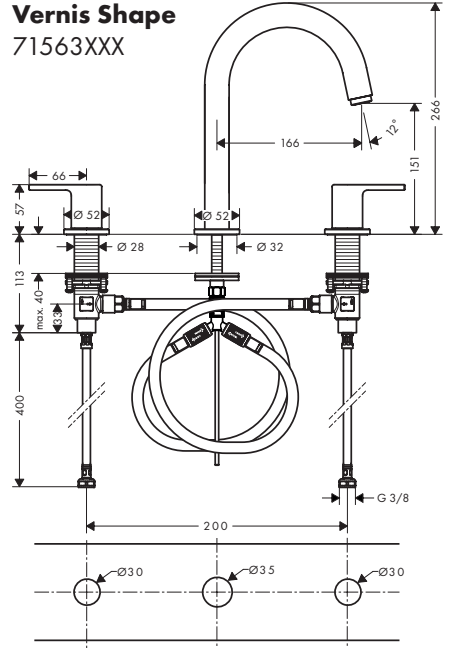

Vernis Shape
71563XXX