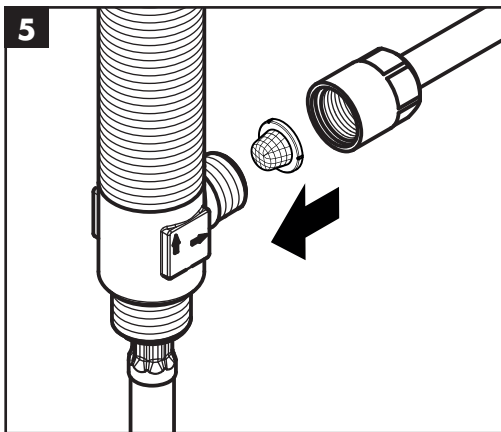

Operation (see page 41)

Hansgrohe recommends not to use as drinking water the first half liter of water drawn in the morning or after a prolonged period of non-use.

Vernis Blend
71553XXX

Vernis Shape
71563XXX