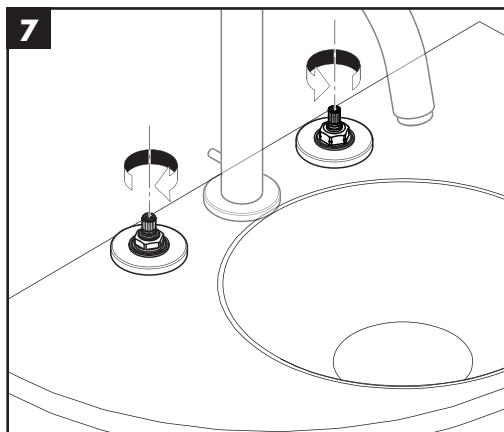

Installation Instructions

- Prior to installation, inspect the product for transport damages. After it has been installed, no transport or surface damage will be honoured.
- The pipes and the fixture must be installed, flushed and tested as per the applicable standards.
- The plumbing codes applicable in the respective countries must be observed.
- The drain valve must only be used as intended. It is not allowed to attach other objects to the drain valve, for example a semi-pedestal.
- The non return valve with integrated EcoSmart® (flow limiter) in the pull-out spray can be removed if there are problems with the flow heater or if a higher water throughput is required.

Spare parts (see page 40)

XXX = Colors
 000 = Chrome Plated
 670 = Matt Black

Special accessories (order as an extra)

- special tool #58085000 (see page 35)

- Installation putty (see page 35)

Cleaning (see page 37)

Operation (see page 41)

Hansgrohe recommends not to use as drinking water the first half liter of water drawn in the morning or after a prolonged period of non-use.

Vernis Blend
71553XXX

Vernis Shape
71563XXX