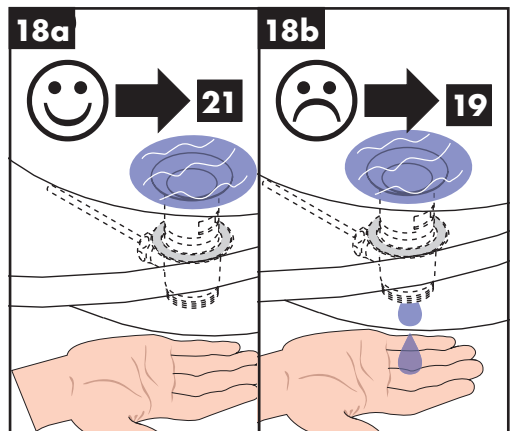

Operation (see page 41)

Hansgrohe recommends not to use as drinking water the first half liter of water drawn in the morning or after a prolonged period of non-use.

Vernis Blend
71553XXX

Vernis Shape
71563XXX