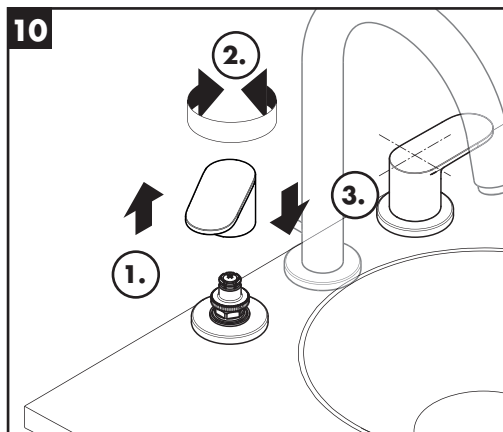

Installation Instructions

- Prior to installation, inspect the product for transport damages. After it has been installed, no transport or surface damage will be honoured.
- The pipes and the fixture must be installed, flushed and tested as per the applicable standards.
- The plumbing codes applicable in the respective countries must be observed.
- The drain valve must only be used as intended. It is not allowed to attach other objects to the drain valve, for example a semi-pedestal.
- The non return valve with integrated EcoSmart® (flow limiter) in the pull-out spray can be removed if there are problems with the flow heater or if a higher water throughput is required.

Spare parts (see page 40)

XXX = Colors
 000 = Chrome Plated
 670 = Matt Black

Special accessories (order as an extra)

- special tool #58085000 (see page 35)

- Installation putty (see page 35)

Cleaning (see page 37)

Operation (see page 41)

Hansgrohe recommends not to use as drinking water the first half liter of water drawn in the morning or after a prolonged period of non-use.

Vernis Blend
71553XXX

Vernis Shape
71563XXX