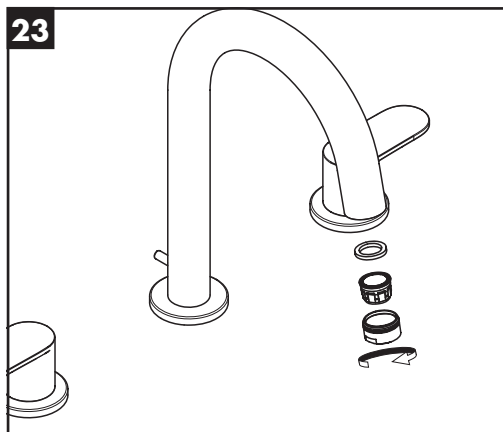

Operation (see page 41)

Hansgrohe recommends not to use as drinking water the first half liter of water drawn in the morning or after a prolonged period of non-use.

Vernis Blend
71553XXX

Vernis Shape
71563XXX