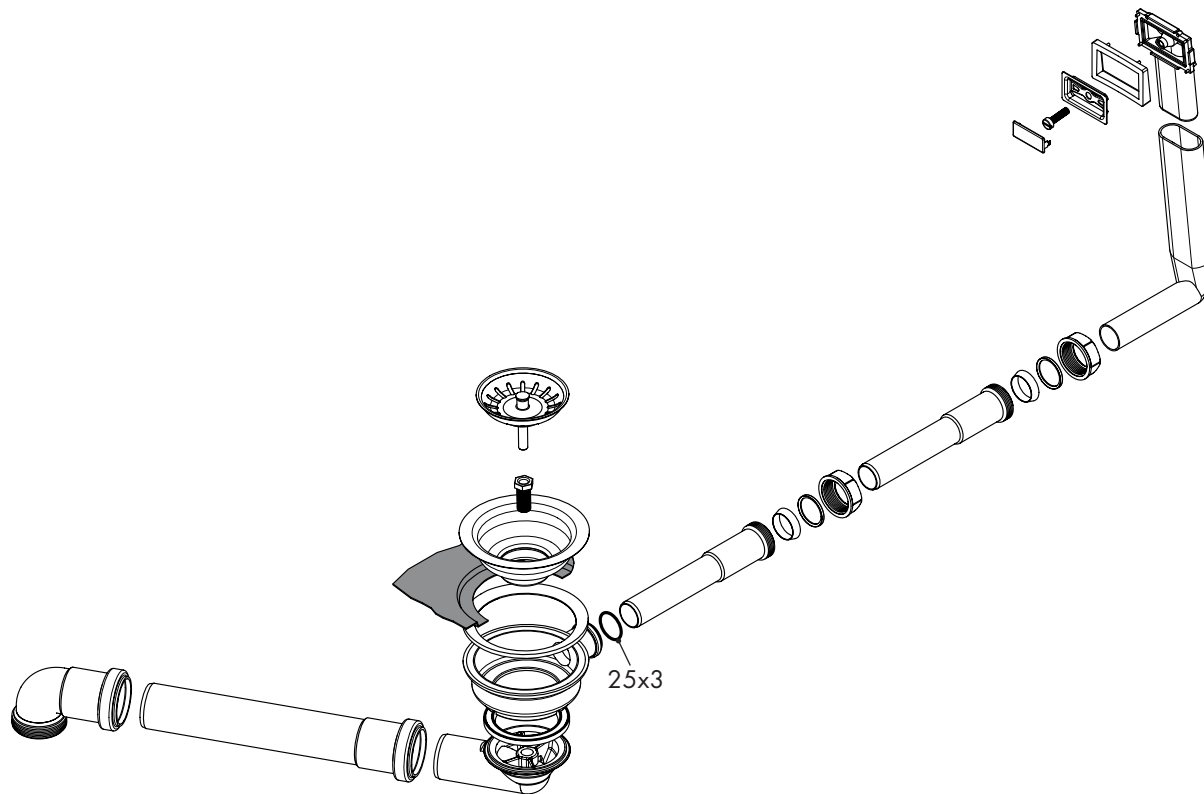

hansgrohe

Drain

1x 43921800

manual for sink 660

After mounting tighten all nuts firmly!