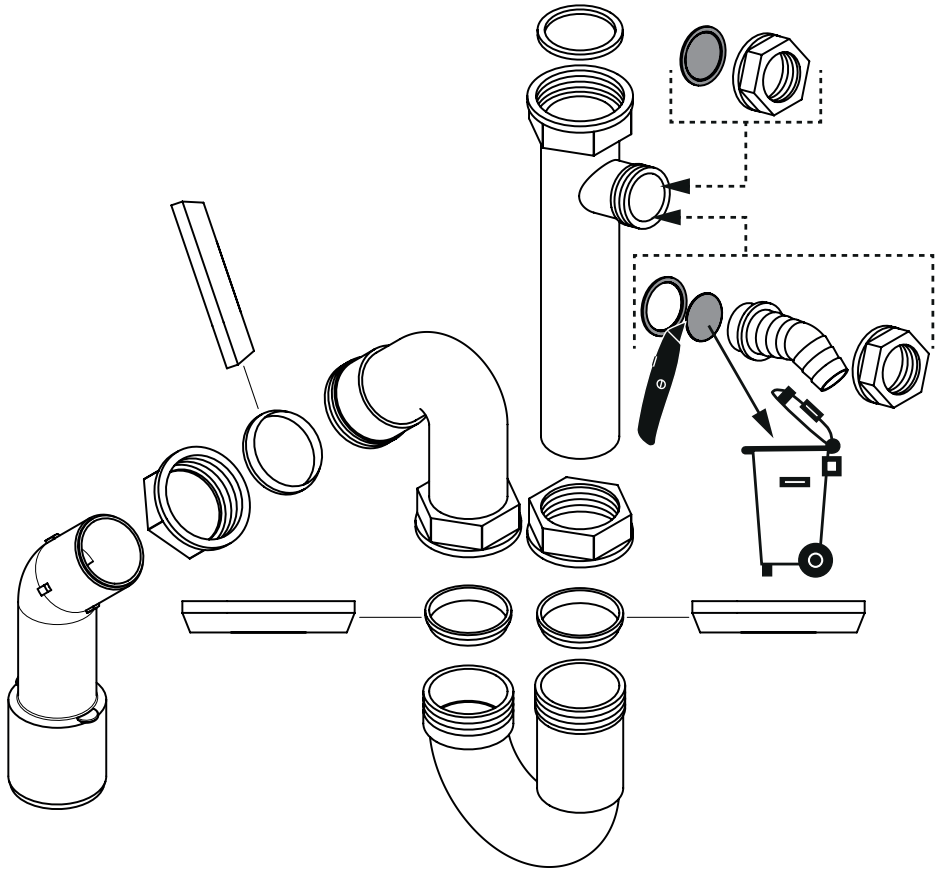

hansgrohe

Drain

1x 43921800

manual for sink 660

After mounting tighten all nuts firmly!