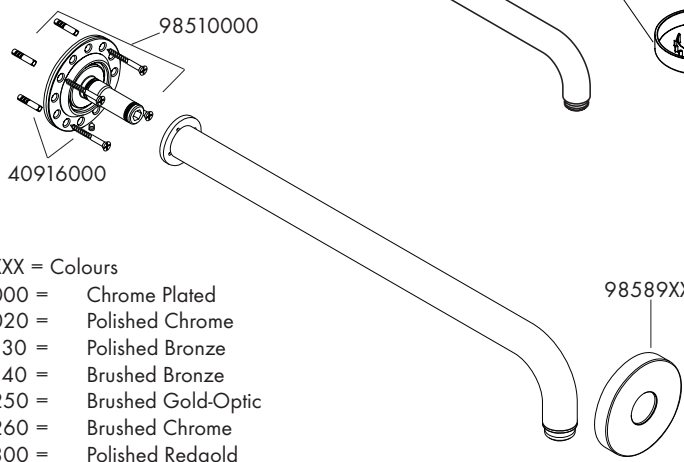

Symbol description

Do not use silicone containing acetic acid!

Dimensions (see page 17)

Spare parts (see page 23)

Cleaning (see page 24)

27413XXX

27393XXX

27467000

27446000

27410XXX

27411XXX

27409XXX

27388000

27389XXX

27412XXX

27409XXX
27412XXX
27413XXX

27411XXX

27446XXX

27388000
27389XXX
27393XXX
27467000

27410XXX

XXX = Colours

- 000 = Chrome Plated
- 020 = Polished Chrome
- 130 = Polished Bronze
- 140 = Brushed Bronze
- 250 = Brushed Gold-Optic
- 260 = Brushed Chrome
- 300 = Polished Redgold
- 310 = Brushed Redgold
- 330 = Polished Black Chrome
- 340 = Brushed Black Chrome
- 670 = Matt Black
- 700 = Matt White
- 800 = Stainless Steel Optic

- 820 = Brushed Nickel
- 830 = Polished Nickel
- 930 = Polished Brass
- 950 = Brushed Brass
- 990 = Polished Gold-Optic