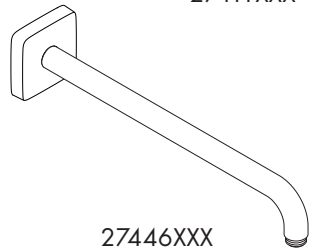

EN Instructions for use / assembly instructions

27467000

27393XXX

27388000

27389XXX

27412XXX

27411XXX

27446XXX

Symbol description

Do not use silicone containing acetic acid!

Dimensions (see page 17)

Spare parts (see page 23)

Cleaning (see page 24)

27413XXX

27393XXX

27467000

27411XXX

27446XXX

27388000
27389XXX
27393XXX
27467000

27410XXX

XXX = Colours

- 000 = Chrome Plated
- 020 = Polished Chrome
- 130 = Polished Bronze
- 140 = Brushed Bronze
- 250 = Brushed Gold-Optic
- 260 = Brushed Chrome
- 300 = Polished Redgold
- 310 = Brushed Redgold
- 330 = Polished Black Chrome
- 340 = Brushed Black Chrome
- 670 = Matt Black
- 700 = Matt White
- 800 = Stainless Steel Optic