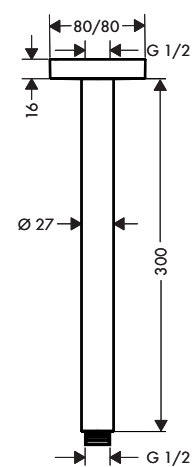

Symbol description

Do not use silicone containing acetic acid!

Dimensions (see page 17)

Spare parts (see page 23)

Cleaning (see page 24)

27413XXX

27393XXX

27467000

27446000

27410XXX

27411XXX

27409XXX

27388000

27389XXX

27412XXX

27409XXX
27412XXX
27413XXX

27411XXX

27446XXX

27388000
27389XXX
27393XXX
27467000

27410XXX

XXX = Colours

- 000 = Chrome Plated
- 020 = Polished Chrome
- 130 = Polished Bronze
- 140 = Brushed Bronze
- 250 = Brushed Gold-Optic
- 260 = Brushed Chrome
- 300 = Polished Redgold
- 310 = Brushed Redgold
- 330 = Polished Black Chrome
- 340 = Brushed Black Chrome
- 670 = Matt Black
- 700 = Matt White
- 800 = Stainless Steel Optic

- 820 = Brushed Nickel
- 830 = Polished Nickel
- 930 = Polished Brass
- 950 = Brushed Brass
- 990 = Polished Gold-Optic