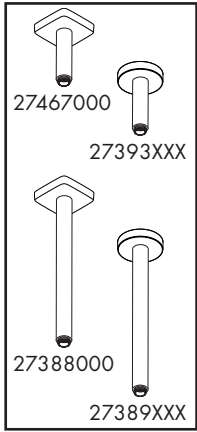

Symbol description

Do not use silicone containing acetic acid!

Dimensions (see page 17)

Spare parts (see page 23)

Cleaning (see page 24)

27413XXX

27393XXX

27467000

27446000

27410XXX

27411XXX

27409XXX

27388000

27389XXX

27412XXX

27409XXX
27412XXX
27413XXX

27411XXX

27446XXX

27388000
27389XXX
27393XXX
27467000

27410XXX

XXX = Colours

- 000 = Chrome Plated
- 020 = Polished Chrome
- 130 = Polished Bronze
- 140 = Brushed Bronze
- 250 = Brushed Gold-Optic
- 260 = Brushed Chrome
- 300 = Polished Redgold
- 310 = Brushed Redgold
- 330 = Polished Black Chrome
- 340 = Brushed Black Chrome
- 670 = Matt Black
- 700 = Matt White
- 800 = Stainless Steel Optic

- 820 = Brushed Nickel
- 830 = Polished Nickel
- 930 = Polished Brass
- 950 = Brushed Brass
- 990 = Polished Gold-Optic