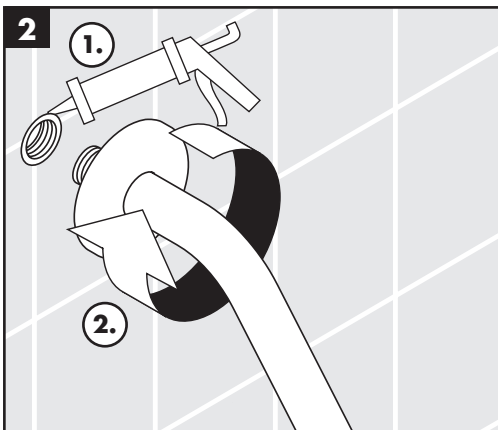

Installation Instructions

- Prior to installation, inspect the product for transport damages. After it has been installed, no transport or surface damage will be honoured.
- The pipes and the fixture must be installed, flushed and tested as per the applicable standards.
- The plumbing codes applicable in the respective countries must be observed.
- During installation of the product by qualified trained personnel, make sure that the entire fastening surface is even and smooth (no protruding seams or tile offset), that the finish of the wall is suitable to apply the product and has no weak points.

27446000

27410XXX

27411XXX

27409XXX

27388000

27389XXX

27412XXX

27409XXX
27412XXX
27413XXX