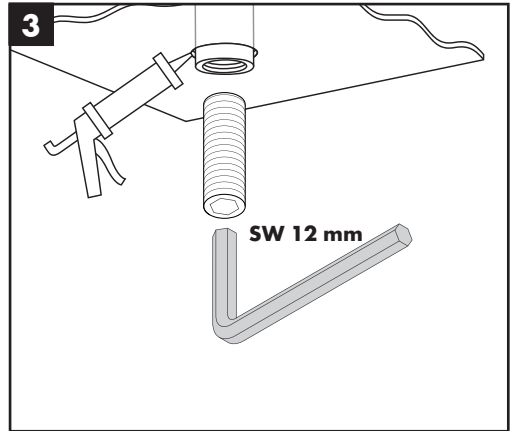

Installation Instructions

- Prior to installation, inspect the product for transport damages. After it has been installed, no transport or surface damage will be honoured.
- The pipes and the fixture must be installed, flushed and tested as per the applicable standards.
- The plumbing codes applicable in the respective countries must be observed.
- During installation of the product by qualified trained personnel, make sure that the entire fastening surface is even and smooth (no protruding seams or tile offset), that the finish of the wall is suitable to apply the product and has no weak points.

27446000

27410XXX

27411XXX

27409XXX

27388000

27389XXX

27412XXX

27409XXX
27412XXX
27413XXX