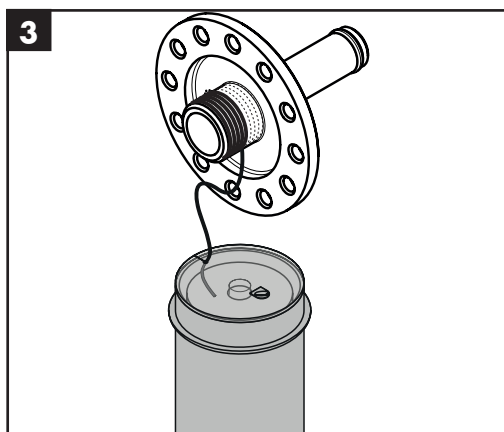

Installation Instructions

- Prior to installation, inspect the product for transport damages. After it has been installed, no transport or surface damage will be honoured.
- The pipes and the fixture must be installed, flushed and tested as per the applicable standards.
- The plumbing codes applicable in the respective countries must be observed.
- During installation of the product by qualified trained personnel, make sure that the entire fastening surface is even and smooth (no protruding seams or tile offset), that the finish of the wall is suitable to apply the product and has no weak points.

27446000

27410XXX

27411XXX

27409XXX

27388000

27389XXX

27412XXX

27409XXX
27412XXX
27413XXX