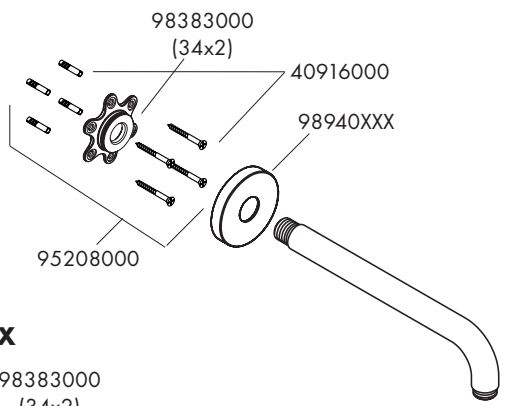

Installation Instructions

- Prior to installation, inspect the product for transport damages. After it has been installed, no transport or surface damage will be honoured.
- The pipes and the fixture must be installed, flushed and tested as per the applicable standards.
- The plumbing codes applicable in the respective countries must be observed.
- During installation of the product by qualified trained personnel, make sure that the entire fastening surface is even and smooth (no protruding seams or tile offset), that the finish of the wall is suitable to apply the product and has no weak points.

Symbol description

Do not use silicone containing acetic acid!

Dimensions (see page 17)

Spare parts (see page 23)

Cleaning (see page 24)

27413XXX

27393XXX

27467000

27446000

27410XXX

27411XXX

27409XXX

27388000

27389XXX

27412XXX

27409XXX
27412XXX
27413XXX

27411XXX

27446XXX

27388000
27389XXX
27393XXX
27467000

27410XXX

XXX = Colours

- 000 = Chrome Plated
- 020 = Polished Chrome
- 130 = Polished Bronze
- 140 = Brushed Bronze
- 250 = Brushed Gold-Optic
- 260 = Brushed Chrome
- 300 = Polished Redgold
- 310 = Brushed Redgold
- 330 = Polished Black Chrome
- 340 = Brushed Black Chrome
- 670 = Matt Black
- 700 = Matt White
- 800 = Stainless Steel Optic