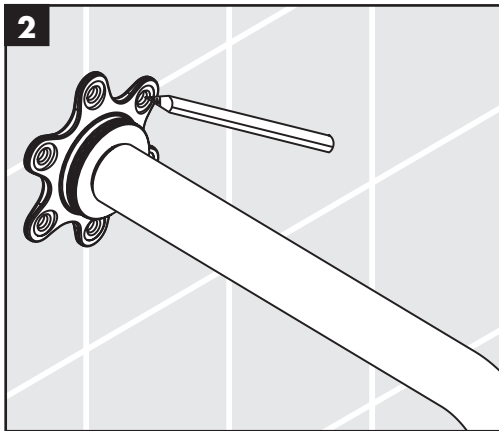

Installation Instructions

- Prior to installation, inspect the product for transport damages. After it has been installed, no transport or surface damage will be honoured.
- The pipes and the fixture must be installed, flushed and tested as per the applicable standards.
- The plumbing codes applicable in the respective countries must be observed.
- During installation of the product by qualified trained personnel, make sure that the entire fastening surface is even and smooth (no protruding seams or tile offset), that the finish of the wall is suitable to apply the product and has no weak points.

27446000

27410XXX

27411XXX

27409XXX

27388000

27389XXX

27412XXX

27409XXX
27412XXX
27413XXX