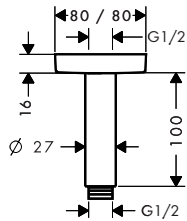

Symbol description

Do not use silicone containing acetic acid!

Dimensions (see page 17)

Spare parts (see page 23)

Cleaning (see page 24)

27413XXX

27393XXX

27467000

27446000

27410XXX

27411XXX

27409XXX

27388000

27389XXX

27412XXX

27409XXX
27412XXX
27413XXX

27411XXX

27446XXX

27388000
27389XXX
27393XXX
27467000

27410XXX

XXX = Colours

- 000 = Chrome Plated
- 020 = Polished Chrome
- 130 = Polished Bronze
- 140 = Brushed Bronze
- 250 = Brushed Gold-Optic
- 260 = Brushed Chrome
- 300 = Polished Redgold
- 310 = Brushed Redgold
- 330 = Polished Black Chrome
- 340 = Brushed Black Chrome
- 670 = Matt Black
- 700 = Matt White
- 800 = Stainless Steel Optic