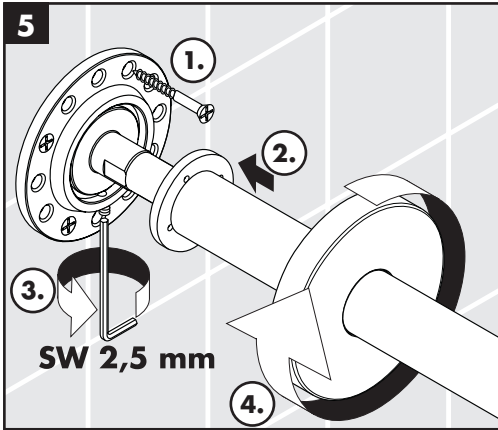

Installation Instructions

- Prior to installation, inspect the product for transport damages. After it has been installed, no transport or surface damage will be honoured.
- The pipes and the fixture must be installed, flushed and tested as per the applicable standards.
- The plumbing codes applicable in the respective countries must be observed.
- During installation of the product by qualified trained personnel, make sure that the entire fastening surface is even and smooth (no protruding seams or tile offset), that the finish of the wall is suitable to apply the product and has no weak points.

27446000

27410XXX

27411XXX

27409XXX

27388000

27389XXX

27412XXX

27409XXX
27412XXX
27413XXX