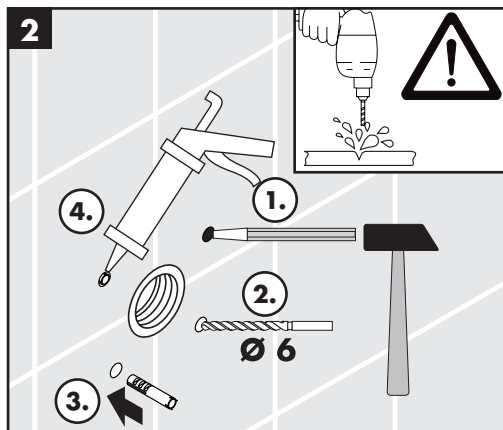

Installation Instructions

- Prior to installation, inspect the product for transport damages. After it has been installed, no transport or surface damage will be honoured.
- The pipes and the fixture must be installed, flushed and tested as per the applicable standards.
- The plumbing codes applicable in the respective countries must be observed.
- During installation of the product by qualified trained personnel, make sure that the entire fastening surface is even and smooth (no protruding seams or tile offset), that the finish of the wall is suitable to apply the product and has no weak points.

27446000

27410XXX

27411XXX

27409XXX

27388000

27389XXX

27412XXX

27409XXX
27412XXX
27413XXX