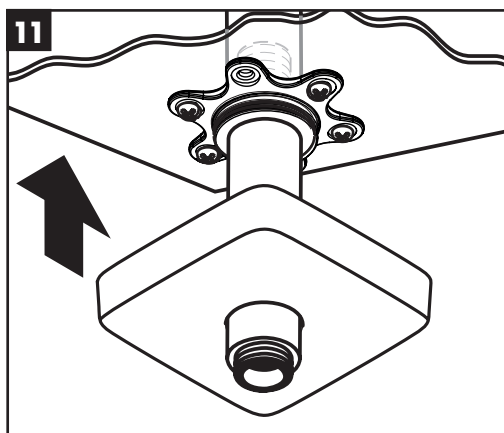

Installation Instructions

- Prior to installation, inspect the product for transport damages. After it has been installed, no transport or surface damage will be honoured.
- The pipes and the fixture must be installed, flushed and tested as per the applicable standards.
- The plumbing codes applicable in the respective countries must be observed.
- During installation of the product by qualified trained personnel, make sure that the entire fastening surface is even and smooth (no protruding seams or tile offset), that the finish of the wall is suitable to apply the product and has no weak points.

27446000

27410XXX

27411XXX

27409XXX

27388000

27389XXX

27412XXX

27409XXX
27412XXX
27413XXX