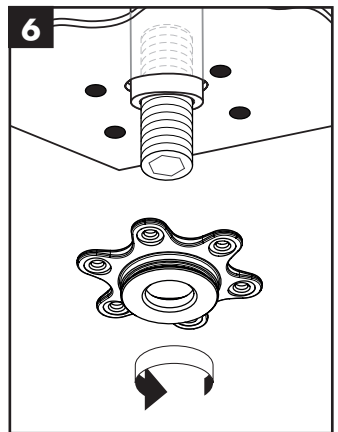

Installation Instructions

- Prior to installation, inspect the product for transport damages. After it has been installed, no transport or surface damage will be honoured.
- The pipes and the fixture must be installed, flushed and tested as per the applicable standards.
- The plumbing codes applicable in the respective countries must be observed.
- During installation of the product by qualified trained personnel, make sure that the entire fastening surface is even and smooth (no protruding seams or tile offset), that the finish of the wall is suitable to apply the product and has no weak points.

Symbol description

Do not use silicone containing acetic acid!

Dimensions (see page 17)

Spare parts (see page 23)

Cleaning (see page 24)

27413XXX

27393XXX

27467000

27446000

27410XXX

27411XXX

27409XXX

27388000

27389XXX

27412XXX

27409XXX
27412XXX
27413XXX