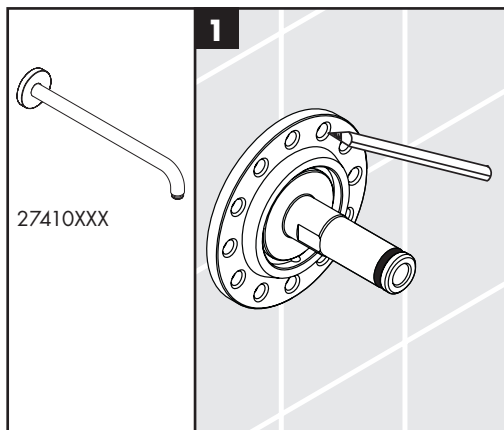

Installation Instructions

- Prior to installation, inspect the product for transport damages. After it has been installed, no transport or surface damage will be honoured.
- The pipes and the fixture must be installed, flushed and tested as per the applicable standards.
- The plumbing codes applicable in the respective countries must be observed.
- During installation of the product by qualified trained personnel, make sure that the entire fastening surface is even and smooth (no protruding seams or tile offset), that the finish of the wall is suitable to apply the product and has no weak points.

27446000

27410XXX

27411XXX

27409XXX

27388000

27389XXX

27412XXX

27409XXX
27412XXX
27413XXX