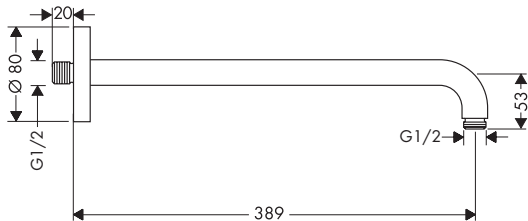

Installation Instructions

- Prior to installation, inspect the product for transport damages. After it has been installed, no transport or surface damage will be honoured.
- The pipes and the fixture must be installed, flushed and tested as per the applicable standards.
- The plumbing codes applicable in the respective countries must be observed.
- During installation of the product by qualified trained personnel, make sure that the entire fastening surface is even and smooth (no protruding seams or tile offset), that the finish of the wall is suitable to apply the product and has no weak points.

Symbol description

Do not use silicone containing acetic acid!

Dimensions (see page 17)

Spare parts (see page 23)

Cleaning (see page 24)

27413XXX

27393XXX

27467000