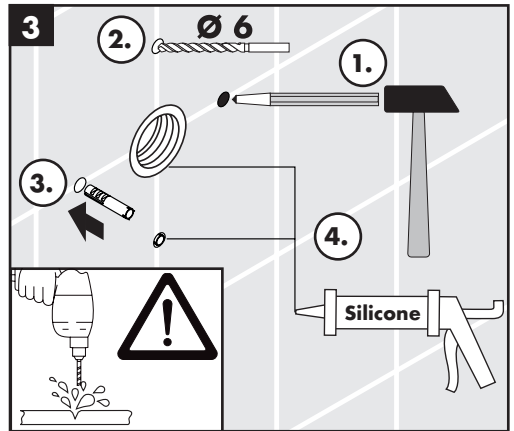

Installation Instructions

- Prior to installation, inspect the product for transport damages. After it has been installed, no transport or surface damage will be honoured.
- The pipes and the fixture must be installed, flushed and tested as per the applicable standards.
- The plumbing codes applicable in the respective countries must be observed.
- During installation of the product by qualified trained personnel, make sure that the entire fastening surface is even and smooth (no protruding seams or tile offset), that the finish of the wall is suitable to apply the product and has no weak points.

27446000

27410XXX

27411XXX

27409XXX

27388000

27389XXX

27412XXX

27409XXX
27412XXX
27413XXX