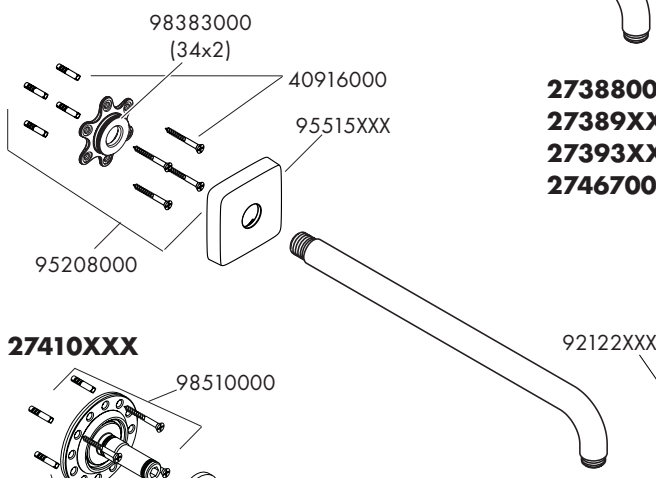

Installation Instructions

- Prior to installation, inspect the product for transport damages. After it has been installed, no transport or surface damage will be honoured.
- The pipes and the fixture must be installed, flushed and tested as per the applicable standards.
- The plumbing codes applicable in the respective countries must be observed.
- During installation of the product by qualified trained personnel, make sure that the entire fastening surface is even and smooth (no protruding seams or tile offset), that the finish of the wall is suitable to apply the product and has no weak points.

Symbol description

Do not use silicone containing acetic acid!

Dimensions (see page 17)

Spare parts (see page 23)

Cleaning (see page 24)

27413XXX

27393XXX

27467000

27446000

27410XXX

27411XXX

27409XXX

27388000

27389XXX

27412XXX

27409XXX
27412XXX
27413XXX

27411XXX

27446XXX

27388000
27389XXX
27393XXX
27467000

27410XXX

XXX = Colours

- 000 = Chrome Plated
- 020 = Polished Chrome
- 130 = Polished Bronze
- 140 = Brushed Bronze
- 250 = Brushed Gold-Optic
- 260 = Brushed Chrome
- 300 = Polished Redgold
- 310 = Brushed Redgold
- 330 = Polished Black Chrome
- 340 = Brushed Black Chrome
- 670 = Matt Black
- 700 = Matt White
- 800 = Stainless Steel Optic