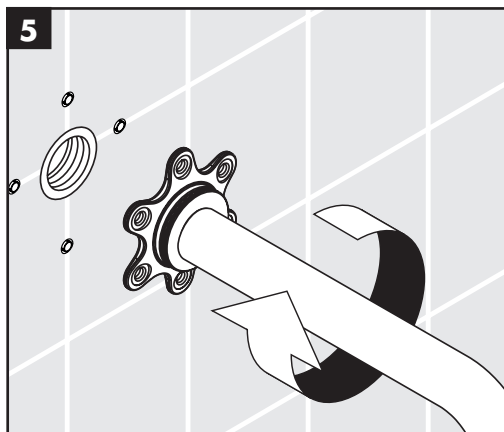

Installation Instructions

- Prior to installation, inspect the product for transport damages. After it has been installed, no transport or surface damage will be honoured.
- The pipes and the fixture must be installed, flushed and tested as per the applicable standards.
- The plumbing codes applicable in the respective countries must be observed.
- During installation of the product by qualified trained personnel, make sure that the entire fastening surface is even and smooth (no protruding seams or tile offset), that the finish of the wall is suitable to apply the product and has no weak points.

27446000

27410XXX

27411XXX

27409XXX

27388000

27389XXX

27412XXX

27409XXX
27412XXX
27413XXX