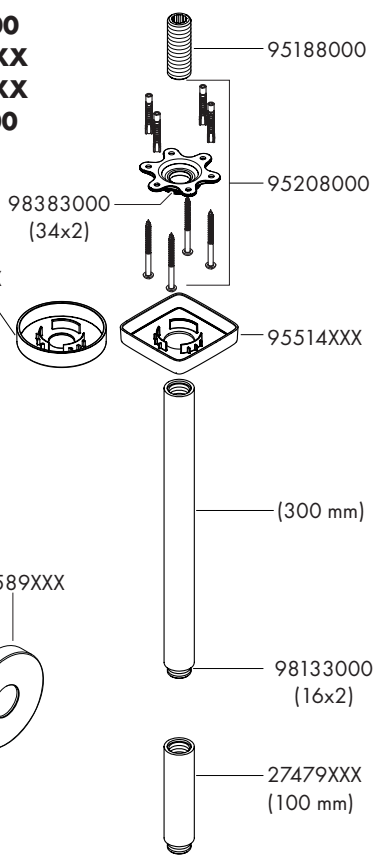

Symbol description

Do not use silicone containing acetic acid!

Dimensions (see page 17)

Spare parts (see page 23)

Cleaning (see page 24)

27413XXX

27393XXX

27467000

27446000

27410XXX

27411XXX

27409XXX

27388000

27389XXX

27412XXX

27409XXX
27412XXX
27413XXX

27411XXX

27446XXX

27388000
27389XXX
27393XXX
27467000

27410XXX

XXX = Colours

- 000 = Chrome Plated
- 020 = Polished Chrome
- 130 = Polished Bronze
- 140 = Brushed Bronze
- 250 = Brushed Gold-Optic
- 260 = Brushed Chrome
- 300 = Polished Redgold
- 310 = Brushed Redgold
- 330 = Polished Black Chrome
- 340 = Brushed Black Chrome
- 670 = Matt Black
- 700 = Matt White
- 800 = Stainless Steel Optic

- 820 = Brushed Nickel
- 830 = Polished Nickel
- 930 = Polished Brass
- 950 = Brushed Brass
- 990 = Polished Gold-Optic