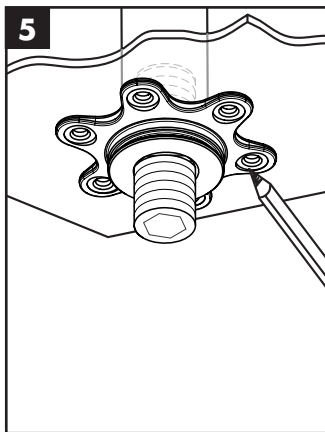

Installation Instructions

- Prior to installation, inspect the product for transport damages. After it has been installed, no transport or surface damage will be honoured.
- The pipes and the fixture must be installed, flushed and tested as per the applicable standards.
- The plumbing codes applicable in the respective countries must be observed.
- During installation of the product by qualified trained personnel, make sure that the entire fastening surface is even and smooth (no protruding seams or tile offset), that the finish of the wall is suitable to apply the product and has no weak points.

27446000

27410XXX

27411XXX

27409XXX

27388000

27389XXX

27412XXX

27409XXX
27412XXX
27413XXX