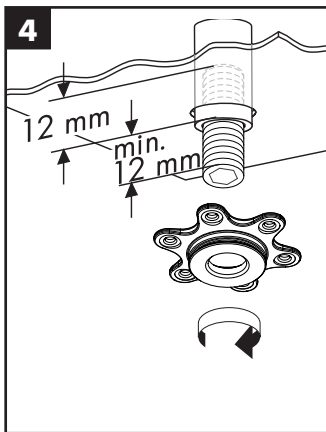

Installation Instructions

- Prior to installation, inspect the product for transport damages. After it has been installed, no transport or surface damage will be honoured.
- The pipes and the fixture must be installed, flushed and tested as per the applicable standards.
- The plumbing codes applicable in the respective countries must be observed.
- During installation of the product by qualified trained personnel, make sure that the entire fastening surface is even and smooth (no protruding seams or tile offset), that the finish of the wall is suitable to apply the product and has no weak points.

Symbol description

Do not use silicone containing acetic acid!

Dimensions (see page 17)

Spare parts (see page 23)

Cleaning (see page 24)

27413XXX

27393XXX

27467000

27446000

27410XXX

27411XXX

27409XXX

27388000

27389XXX

27412XXX

27409XXX
27412XXX
27413XXX