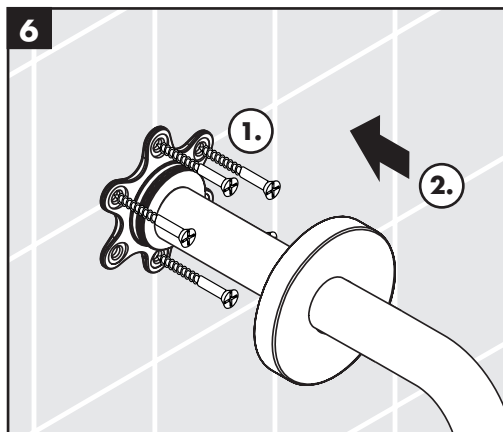

Installation Instructions

- Prior to installation, inspect the product for transport damages. After it has been installed, no transport or surface damage will be honoured.
- The pipes and the fixture must be installed, flushed and tested as per the applicable standards.
- The plumbing codes applicable in the respective countries must be observed.
- During installation of the product by qualified trained personnel, make sure that the entire fastening surface is even and smooth (no protruding seams or tile offset), that the finish of the wall is suitable to apply the product and has no weak points.

27446000

27410XXX

27411XXX

27409XXX

27388000

27389XXX

27412XXX

27409XXX
27412XXX
27413XXX