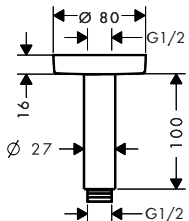

Symbol description

Do not use silicone containing acetic acid!

Dimensions (see page 17)

Spare parts (see page 23)

Cleaning (see page 24)

27413XXX

27393XXX

27467000

27446000

27410XXX

27411XXX

27409XXX

27388000

27389XXX

27412XXX

27409XXX
27412XXX
27413XXX

27411XXX

27446XXX

27388000
27389XXX
27393XXX
27467000

27410XXX

XXX = Colours

- 000 = Chrome Plated
- 020 = Polished Chrome
- 130 = Polished Bronze
- 140 = Brushed Bronze
- 250 = Brushed Gold-Optic
- 260 = Brushed Chrome
- 300 = Polished Redgold
- 310 = Brushed Redgold
- 330 = Polished Black Chrome
- 340 = Brushed Black Chrome
- 670 = Matt Black
- 700 = Matt White
- 800 = Stainless Steel Optic