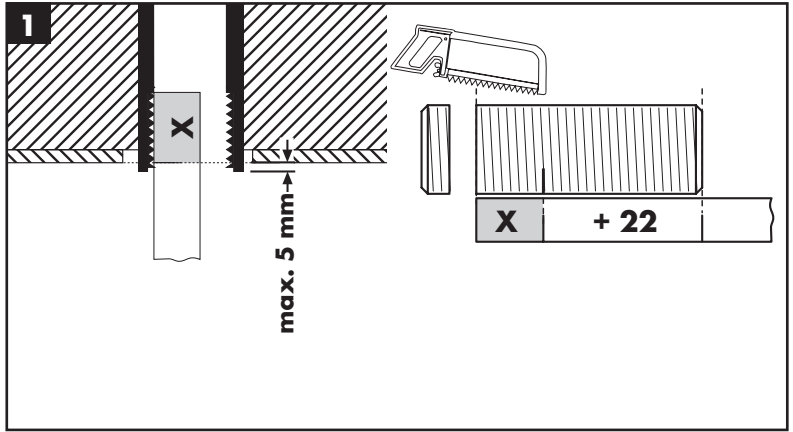

Installation Instructions

- Prior to installation, inspect the product for transport damages. After it has been installed, no transport or surface damage will be honoured.
- The pipes and the fixture must be installed, flushed and tested as per the applicable standards.
- The plumbing codes applicable in the respective countries must be observed.
- During installation of the product by qualified trained personnel, make sure that the entire fastening surface is even and smooth (no protruding seams or tile offset), that the finish of the wall is suitable to apply the product and has no weak points.

27446000

27410XXX

27411XXX

27409XXX

27388000

27389XXX

27412XXX

27409XXX
27412XXX
27413XXX