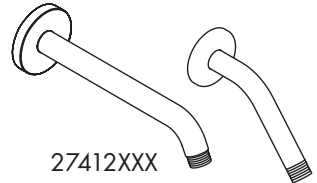

EN Instructions for use / assembly instructions

27467000

27393XXX

27388000

27389XXX

27412XXX

27411XXX

27446XXX

Installation Instructions

- Prior to installation, inspect the product for transport damages. After it has been installed, no transport or surface damage will be honoured.
- The pipes and the fixture must be installed, flushed and tested as per the applicable standards.
- The plumbing codes applicable in the respective countries must be observed.
- During installation of the product by qualified trained personnel, make sure that the entire fastening surface is even and smooth (no protruding seams or tile offset), that the finish of the wall is suitable to apply the product and has no weak points.

Symbol description

Do not use silicone containing acetic acid!

Dimensions (see page 17)

Spare parts (see page 23)

Cleaning (see page 24)

27413XXX

27393XXX

27467000

27411XXX

27446XXX

27388000
27389XXX
27393XXX
27467000

27410XXX

XXX = Colours

- 000 = Chrome Plated
- 020 = Polished Chrome
- 130 = Polished Bronze
- 140 = Brushed Bronze
- 250 = Brushed Gold-Optic
- 260 = Brushed Chrome
- 300 = Polished Redgold
- 310 = Brushed Redgold
- 330 = Polished Black Chrome
- 340 = Brushed Black Chrome
- 670 = Matt Black
- 700 = Matt White
- 800 = Stainless Steel Optic