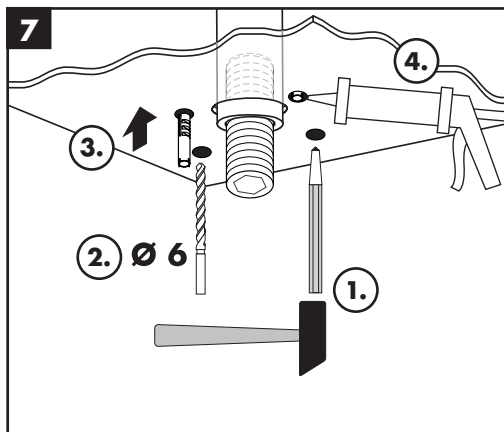

Installation Instructions

- Prior to installation, inspect the product for transport damages. After it has been installed, no transport or surface damage will be honoured.
- The pipes and the fixture must be installed, flushed and tested as per the applicable standards.
- The plumbing codes applicable in the respective countries must be observed.
- During installation of the product by qualified trained personnel, make sure that the entire fastening surface is even and smooth (no protruding seams or tile offset), that the finish of the wall is suitable to apply the product and has no weak points.

27446000

27410XXX

27411XXX

27409XXX

27388000

27389XXX

27412XXX

27409XXX
27412XXX
27413XXX