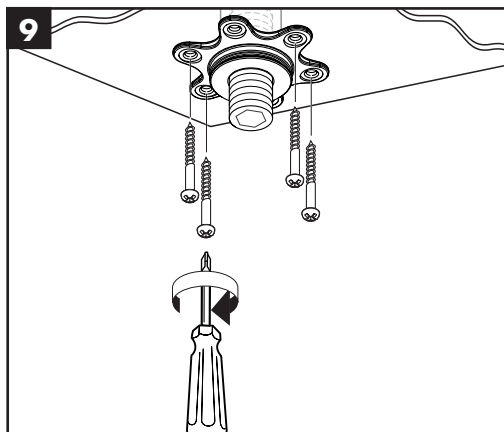

Installation Instructions

- Prior to installation, inspect the product for transport damages. After it has been installed, no transport or surface damage will be honoured.
- The pipes and the fixture must be installed, flushed and tested as per the applicable standards.
- The plumbing codes applicable in the respective countries must be observed.
- During installation of the product by qualified trained personnel, make sure that the entire fastening surface is even and smooth (no protruding seams or tile offset), that the finish of the wall is suitable to apply the product and has no weak points.

27446000

27410XXX

27411XXX

27409XXX

27388000

27389XXX

27412XXX

27409XXX
27412XXX
27413XXX