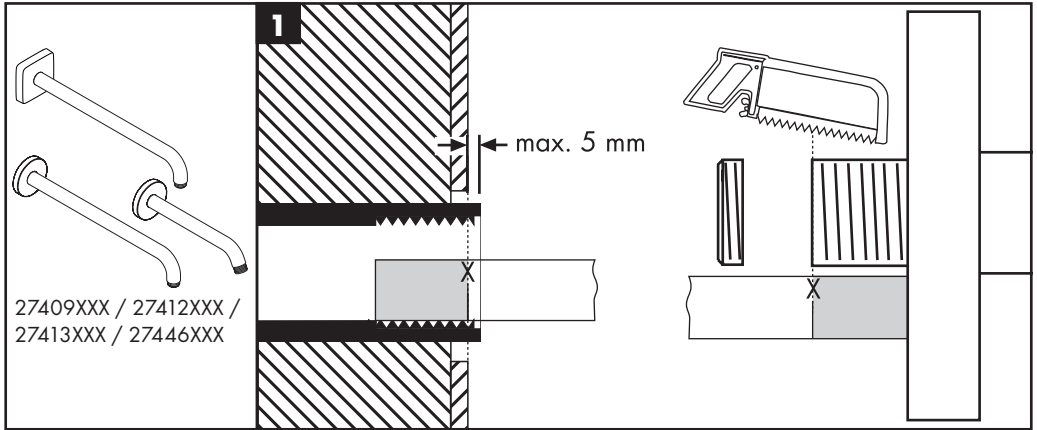

Installation Instructions

- Prior to installation, inspect the product for transport damages. After it has been installed, no transport or surface damage will be honoured.
- The pipes and the fixture must be installed, flushed and tested as per the applicable standards.
- The plumbing codes applicable in the respective countries must be observed.
- During installation of the product by qualified trained personnel, make sure that the entire fastening surface is even and smooth (no protruding seams or tile offset), that the finish of the wall is suitable to apply the product and has no weak points.

27446000

27410XXX

27411XXX

27409XXX

27388000

27389XXX

27412XXX

27409XXX
27412XXX
27413XXX