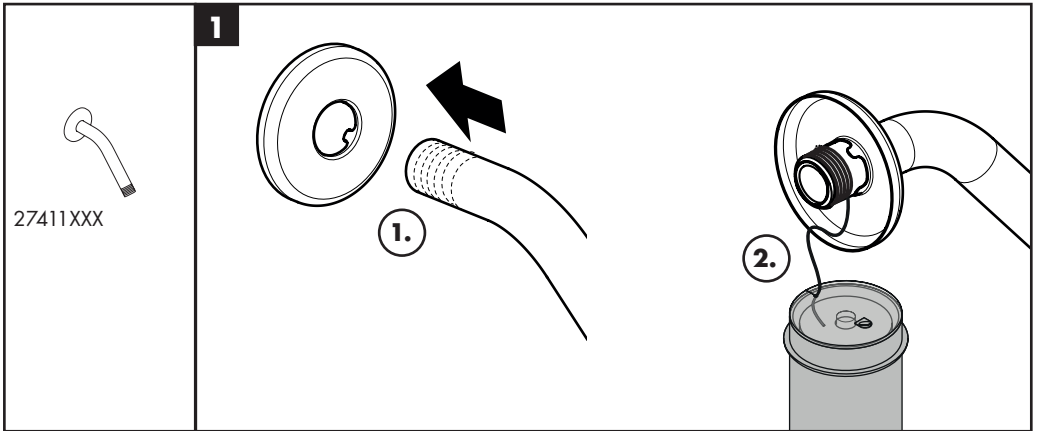

Installation Instructions

- Prior to installation, inspect the product for transport damages. After it has been installed, no transport or surface damage will be honoured.
- The pipes and the fixture must be installed, flushed and tested as per the applicable standards.
- The plumbing codes applicable in the respective countries must be observed.
- During installation of the product by qualified trained personnel, make sure that the entire fastening surface is even and smooth (no protruding seams or tile offset), that the finish of the wall is suitable to apply the product and has no weak points.

27446000

27410XXX

27411XXX

27409XXX

27388000

27389XXX

27412XXX

27409XXX
27412XXX
27413XXX