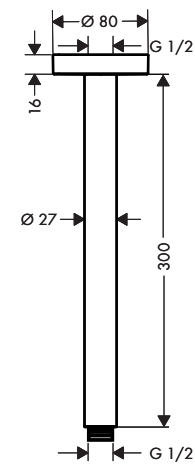

Symbol description

Do not use silicone containing acetic acid!

Dimensions (see page 17)

Spare parts (see page 23)

Cleaning (see page 24)

27413XXX

27393XXX

27467000

27446000

27410XXX

27411XXX

27409XXX

27388000

27389XXX

27412XXX

27409XXX
27412XXX
27413XXX

27411XXX

27446XXX

27388000
27389XXX
27393XXX
27467000

27410XXX

XXX = Colours

- 000 = Chrome Plated
- 020 = Polished Chrome
- 130 = Polished Bronze
- 140 = Brushed Bronze
- 250 = Brushed Gold-Optic
- 260 = Brushed Chrome
- 300 = Polished Redgold
- 310 = Brushed Redgold
- 330 = Polished Black Chrome
- 340 = Brushed Black Chrome
- 670 = Matt Black
- 700 = Matt White
- 800 = Stainless Steel Optic

- 820 = Brushed Nickel
- 830 = Polished Nickel
- 930 = Polished Brass
- 950 = Brushed Brass
- 990 = Polished Gold-Optic