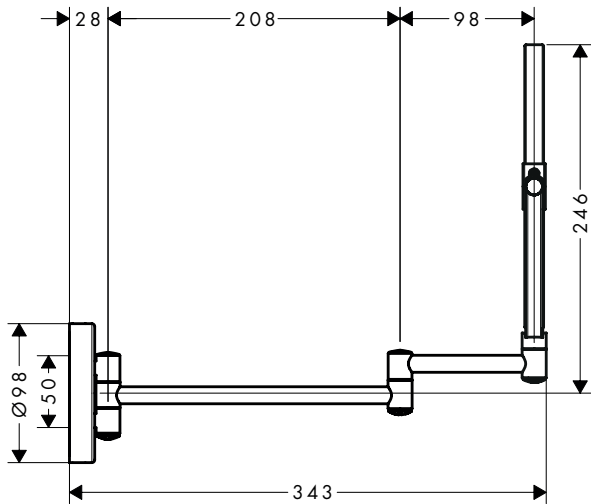

Logis Universal

73561XXX