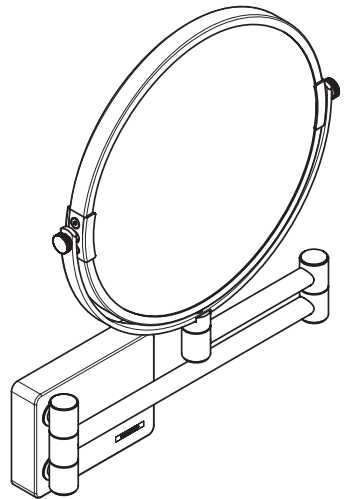

hangrohe

Logis Universal
73561XXX

AddStoris
41791XXX

Safety Notes

⚠️ Gloves should be worn during installation to prevent crushing and cutting injuries.

Installation Instructions

- Prior to installation, inspect the product for transport damages. After it has been installed, no transport or surface damage will be honoured.
- Where the contractor mounts the product, he should ensure that the entire area of the wall to which the mounting plate is to be fitted, is flat (no projecting joints or tiles sticking out), that the structure of the wall is suitable for the installation of the product and has no weak points. The enclosed screws and dowels are only suitable for concrete. For another wall constructions the manufacturer's indications of the dowel manufacturer have to be taken into account.