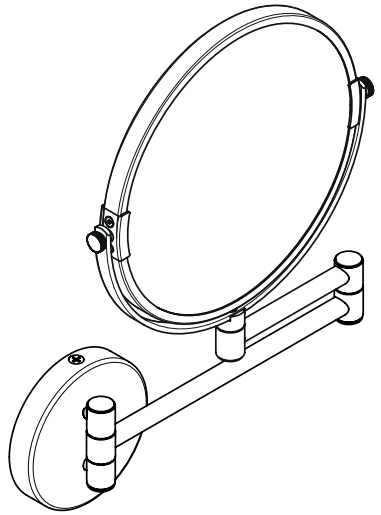

hangrohe

Logis Universal
73561XXX

AddStoris
41791XXX

Safety Notes

⚠️ Gloves should be worn during installation to prevent crushing and cutting injuries.

Installation Instructions

- Prior to installation, inspect the product for transport damages. After it has been installed, no transport or surface damage will be honoured.
- Where the contractor mounts the product, he should ensure that the entire area of the wall to which the mounting plate is to be fitted, is flat (no projecting joints or tiles sticking out), that the structure of the wall is suitable for the installation of the product and has no weak points. The enclosed screws and dowels are only suitable for concrete. For another wall constructions the manufacturer's indications of the dowel manufacturer have to be taken into account.