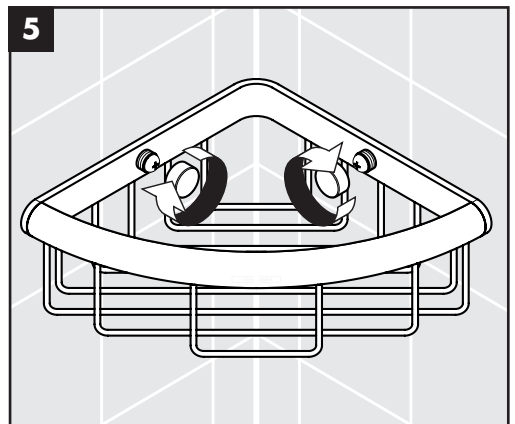

41723000

41710000