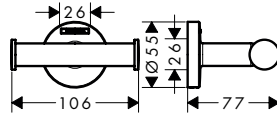

41726000

41725000