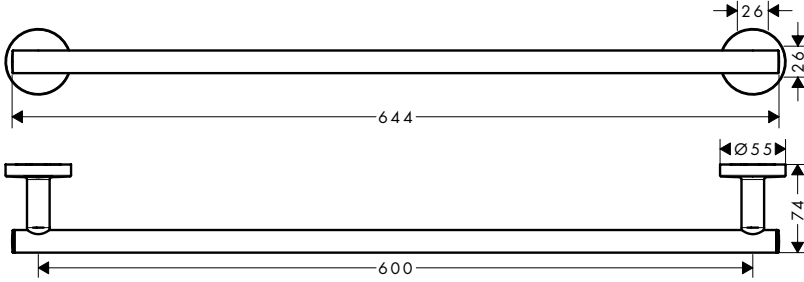

41712000

41716000

41720000