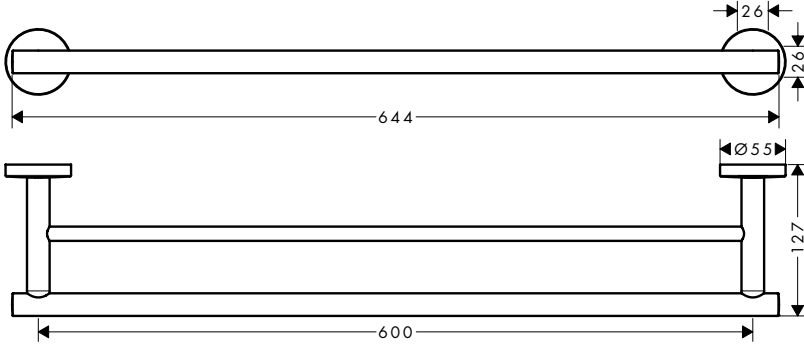

41712000

41716000

41720000