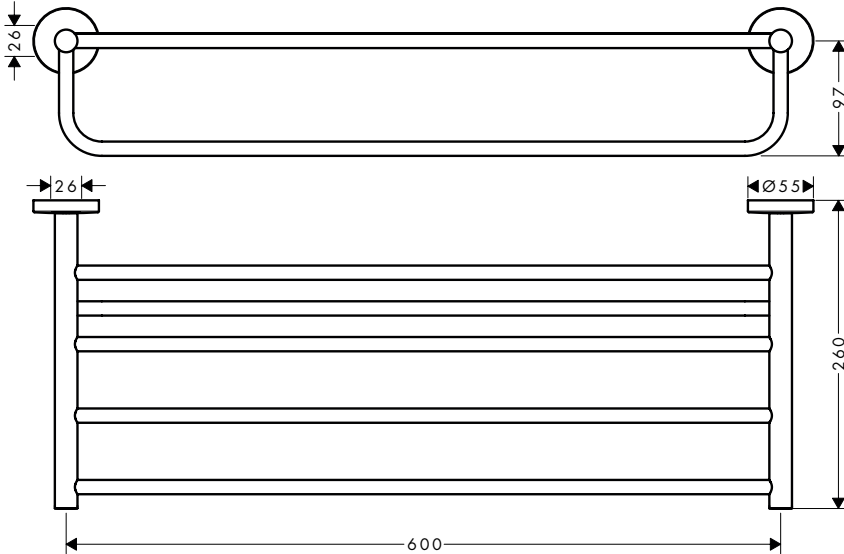

41712000

41716000

41720000