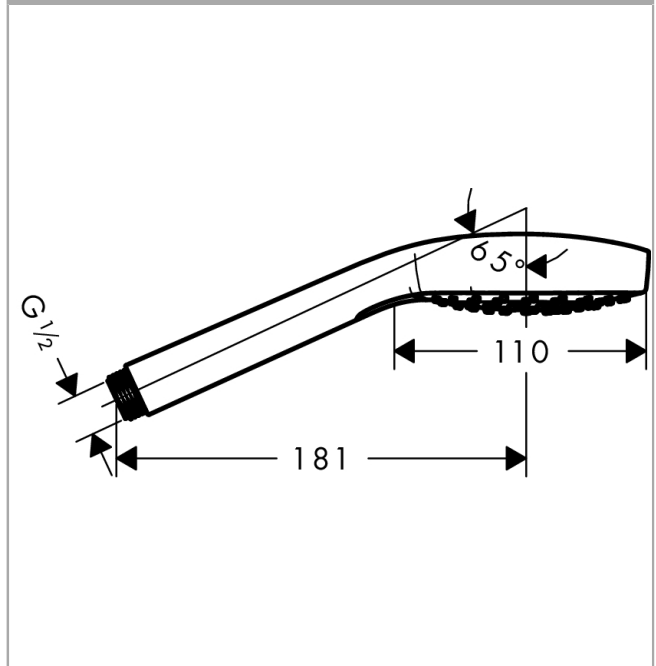

Croma Select E Hand shower 110 Vario

Finish: **White/Chrome** Art. no. : **26812400**

Description

product features

- shower head size: 110 mm
- spray type: Rain, IntenseRain, TurboRain
- convenient spray selection via Select button
- maximum flow rate at 3 bar: 14.7 l/min
- outlet from: 7.7 l/min
- minimum operation pressure: 1 bar
- operating pressure: min. 1 bar/max. 6 bar
- with internal water conduction
- filter washer can be rinsed
- connection thread: G ½
- min operating pressure 1 bar
- WRAS 2212078

Article Details

Price excl. VAT

£ 68.33

Technology

Certificates / Sustainability

Product image

Scale drawing

Flowchart

The consumption was measured in combination with the appropriate fittings (thermostat/mixer/ in-wall valve) to reflect actual application in practice.

Croma Select E
Hand shower 110 Vario
Finish: **White/Chrome** Art. no. : **26812400**

Exploded Drawing

Year of production: >07/15

Croma Select E
Hand shower 110 Vario
 Finish: **White/Chrome** Art. no. : **26812400**

Spare part list

Year of production: >07/15

Pos.	Description	Art. no.	Price	PU
1	filter	92672000	£ 6.40	1
2	seal	98058000	£ 3.40	1