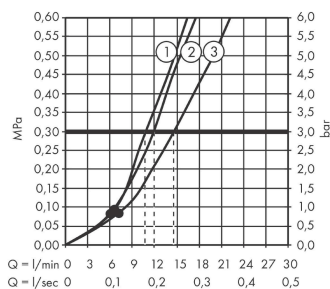

Croma Select E Hand shower 110 Vario

Finish: **White/Chrome** Art. no. : **26812400**

Description

product features

- shower head size: 110 mm
- spray type: Rain, IntenseRain, TurboRain
- convenient spray selection via Select button
- maximum flow rate at 3 bar: 14.7 l/min
- outlet from: 7.7 l/min
- minimum operation pressure: 1 bar
- operating pressure: min. 1 bar/max. 6 bar
- with internal water conduction
- filter washer can be rinsed
- connection thread: G ½
- min operating pressure 1 bar
- WRAS 2212078

Article Details

Price excl. VAT

£ 68.33

Technology

Certificates / Sustainability

Product image

Scale drawing

Flowchart

The consumption was measured in combination with the appropriate fittings (thermostat/mixer/ in-wall valve) to reflect actual application in practice.

Croma Select E
Hand shower 110 Vario
Finish: **White/Chrome** Art. no. : **26812400**

Exploded Drawing

Year of production: >07/15

Croma Select E
Hand shower 110 Vario
 Finish: **White/Chrome** Art. no. : **26812400**

Spare part list

Year of production: >07/15

Pos.	Description	Art. no.	Price	PU
1	filter	92672000	£ 6.40	1
2	seal	98058000	£ 3.40	1