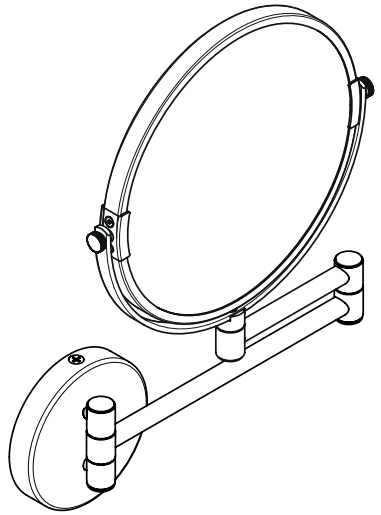

hansgrohe

Logis Universal
73561XXX

AddStoris
41791XXX

Safety Notes

- △ Gloves should be worn during installation to prevent crushing and cutting injuries.

Installation Instructions

- Prior to installation, inspect the product for transport damages. After it has been installed, no transport or surface damage will be honoured.
- Where the contractor mounts the product, he should ensure that the entire area of the wall to which the mounting plate is to be fitted, is flat (no projecting joints or tiles sticking out), that the structure of the wall is suitable for the installation of the product and has no weak points. The enclosed screws and dowels are only suitable for concrete. For another wall constructions the manufacturer's indications of the dowel manufacturer have to be taken into account.