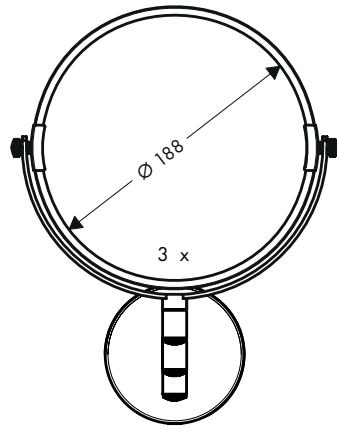

Logis Universal

73561XXX