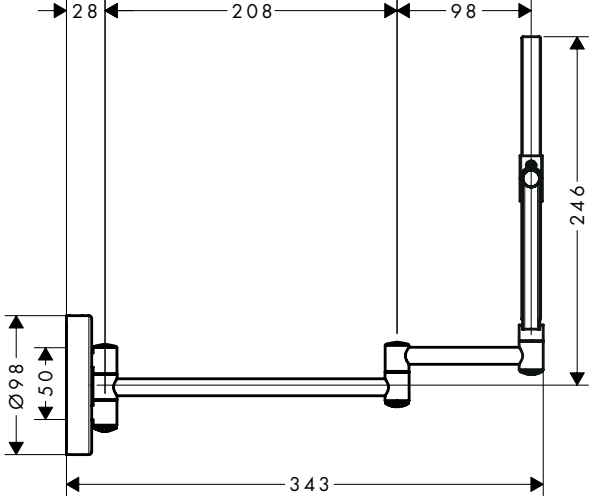

Logis Universal

73561XXX