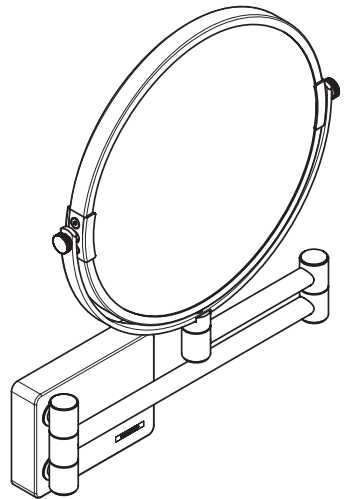

hansgrohe

Logis Universal
73561XXX

AddStoris
41791XXX

Safety Notes

- △ Gloves should be worn during installation to prevent crushing and cutting injuries.

Installation Instructions

- Prior to installation, inspect the product for transport damages. After it has been installed, no transport or surface damage will be honoured.
- Where the contractor mounts the product, he should ensure that the entire area of the wall to which the mounting plate is to be fitted, is flat (no projecting joints or tiles sticking out), that the structure of the wall is suitable for the installation of the product and has no weak points. The enclosed screws and dowels are only suitable for concrete. For another wall constructions the manufacturer's indications of the dowel manufacturer have to be taken into account.