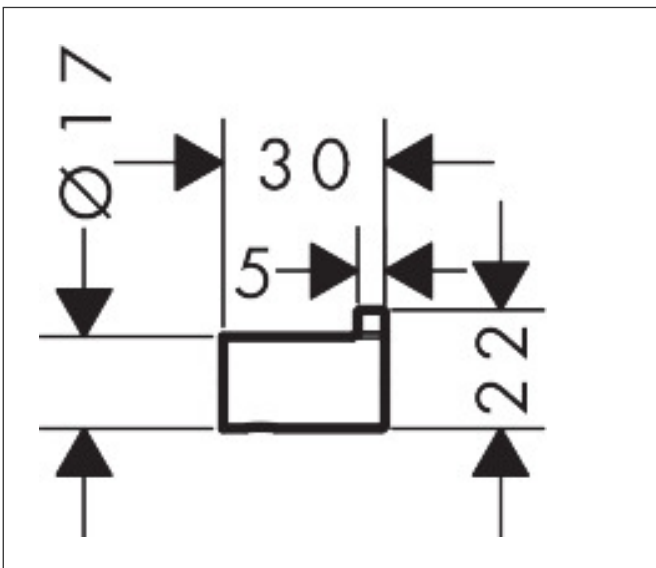

Brand hansgrohe
 Art. Name **AddStoris S** Towel hook
 Art. Nr. 41762670
 Surface Matt Black

Product picture

Features

- wall-mounted
- material: metal
- with mounting material
- concealed fastening
- diameter drill hole: 6 mm

Drawing

Technology