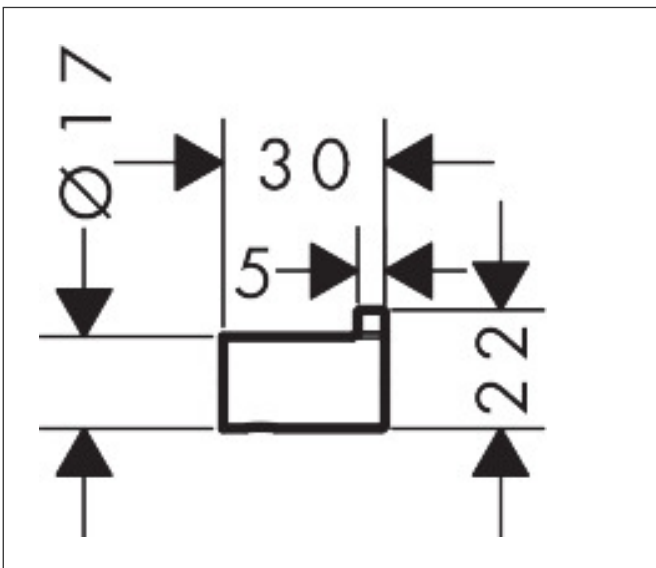

Brand hansgrohe
 Art. Name **AddStoris S** Towel hook
 Art. Nr. 41762000
 Surface Chrome

Product picture

Features

- wall-mounted
- material: metal
- with mounting material
- concealed fastening
- diameter drill hole: 6 mm

Drawing

Technology