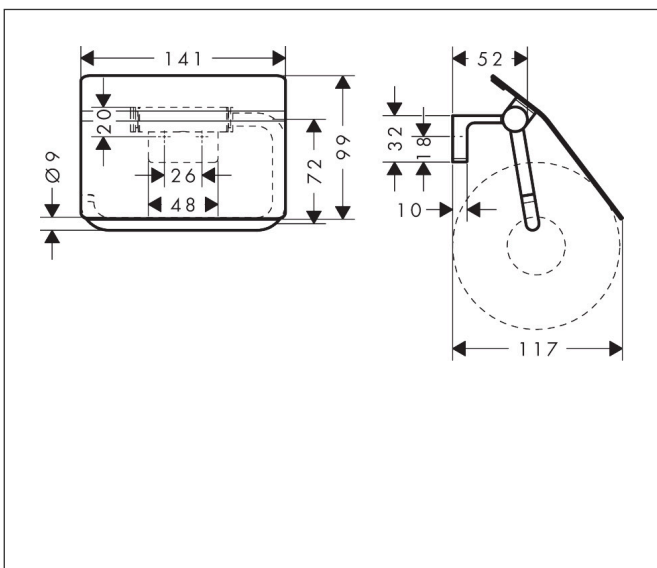

Brand hansgrohe
 Art. Name **AddStoris S** Roll holder with cover
 Art. Nr. 41783000
 Surface Chrome

Product picture

Features

- wall-mounted
- material: metal
- with mounting material
- concealed fastening
- drilling distance: 26 mm
- diameter drill hole: 6 mm

Drawing

Technology