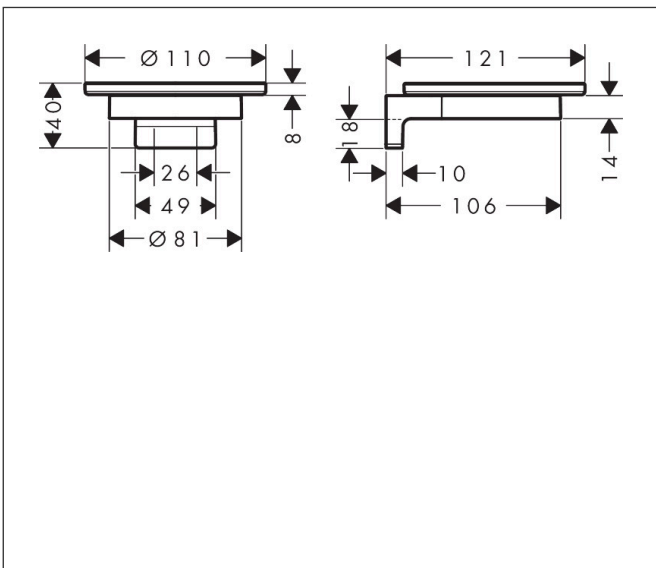

Brand hansgrohe
 Art. Name **AddStoris S** Soap dish
 Art. Nr. 41766000
 Surface Chrome

Product picture

Features

- wall-mounted
- material recess: matt glass
- holder material: metal
- with mounting material
- concealed fastening
- drilling distance: 26 mm
- diameter drill hole: 6 mm

Drawing

Technology