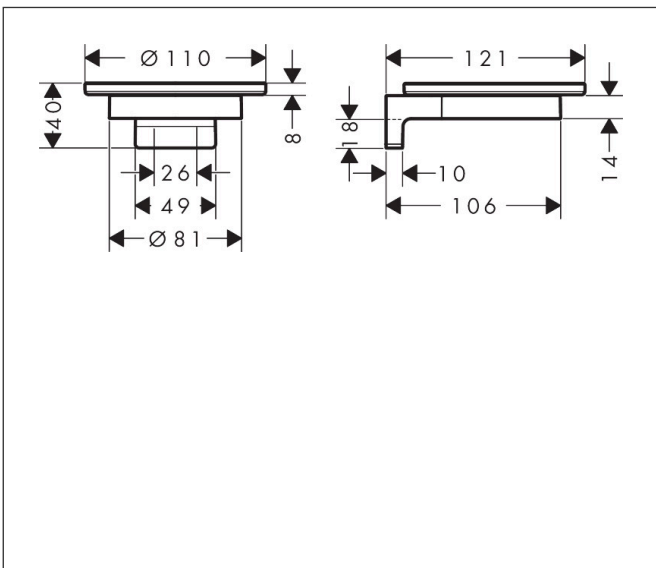

Brand hansgrohe
 Art. Name **AddStoris S** Soap dish
 Art. Nr. 41766140
 Surface Brushed Bronze

Product picture

Features

- wall-mounted
- material recess: matt glass
- holder material: metal
- with mounting material
- concealed fastening
- drilling distance: 26 mm
- diameter drill hole: 6 mm

Drawing

Technology