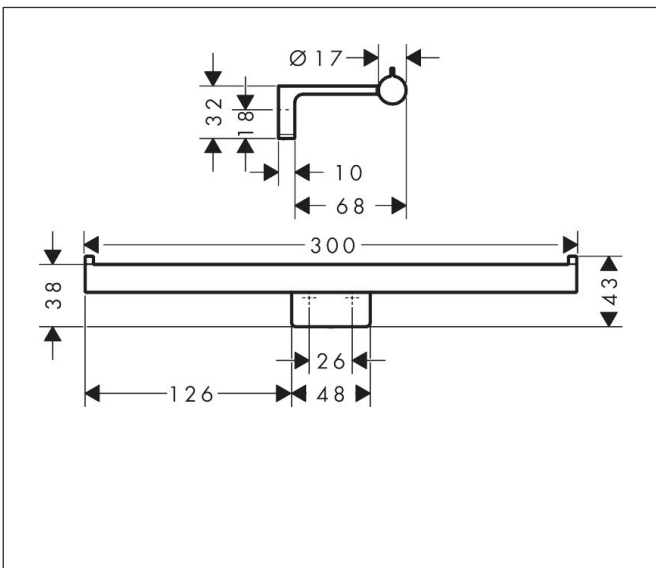

Brand hansgrohe
Art. Name **AddStoris S** Toilet paper holder double
Art. Nr. 41768140
Surface Brushed Bronze

Product picture

Features

- wall-mounted
- material: metal
- with mounting material
- concealed fastening
- drilling distance: 26 mm
- diameter drill hole: 6 mm
- for 2 paper rolls

Drawing

Technology