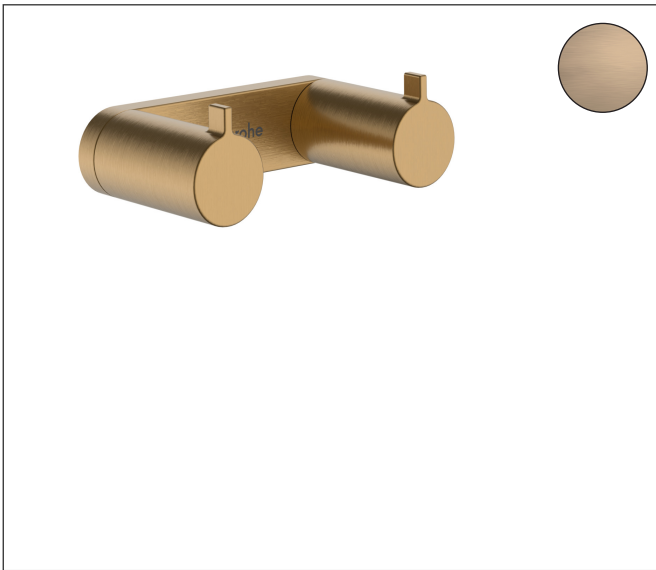

Brand hansgrohe
 Art. Name **AddStoris S** Towel hook double
 Art. Nr. 41785140
 Surface Brushed Bronze

Product picture

Features

- wall-mounted
- material: metal
- with mounting material
- concealed fastening
- drilling distance: 50 mm
- diameter drill hole: 6 mm

Drawing

Technology