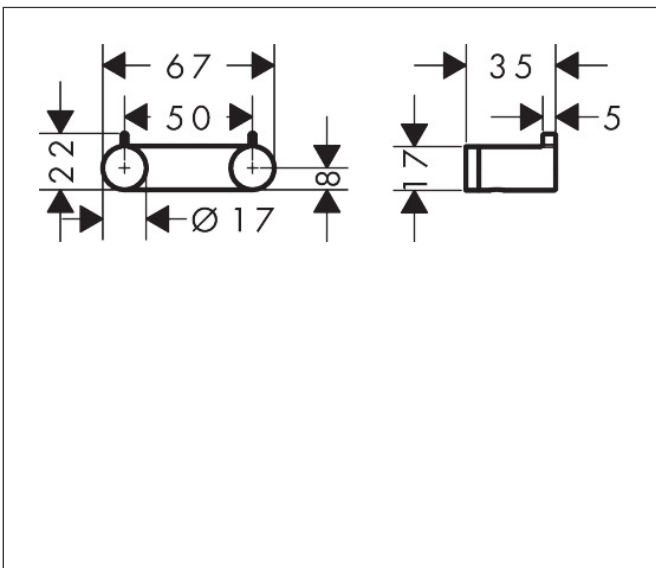

Brand hansgrohe
 Art. Name **AddStoris S** Towel hook double
 Art. Nr. 41785140
 Surface Brushed Bronze

Product picture

Features

- wall-mounted
- material: metal
- with mounting material
- concealed fastening
- drilling distance: 50 mm
- diameter drill hole: 6 mm

Drawing

Technology